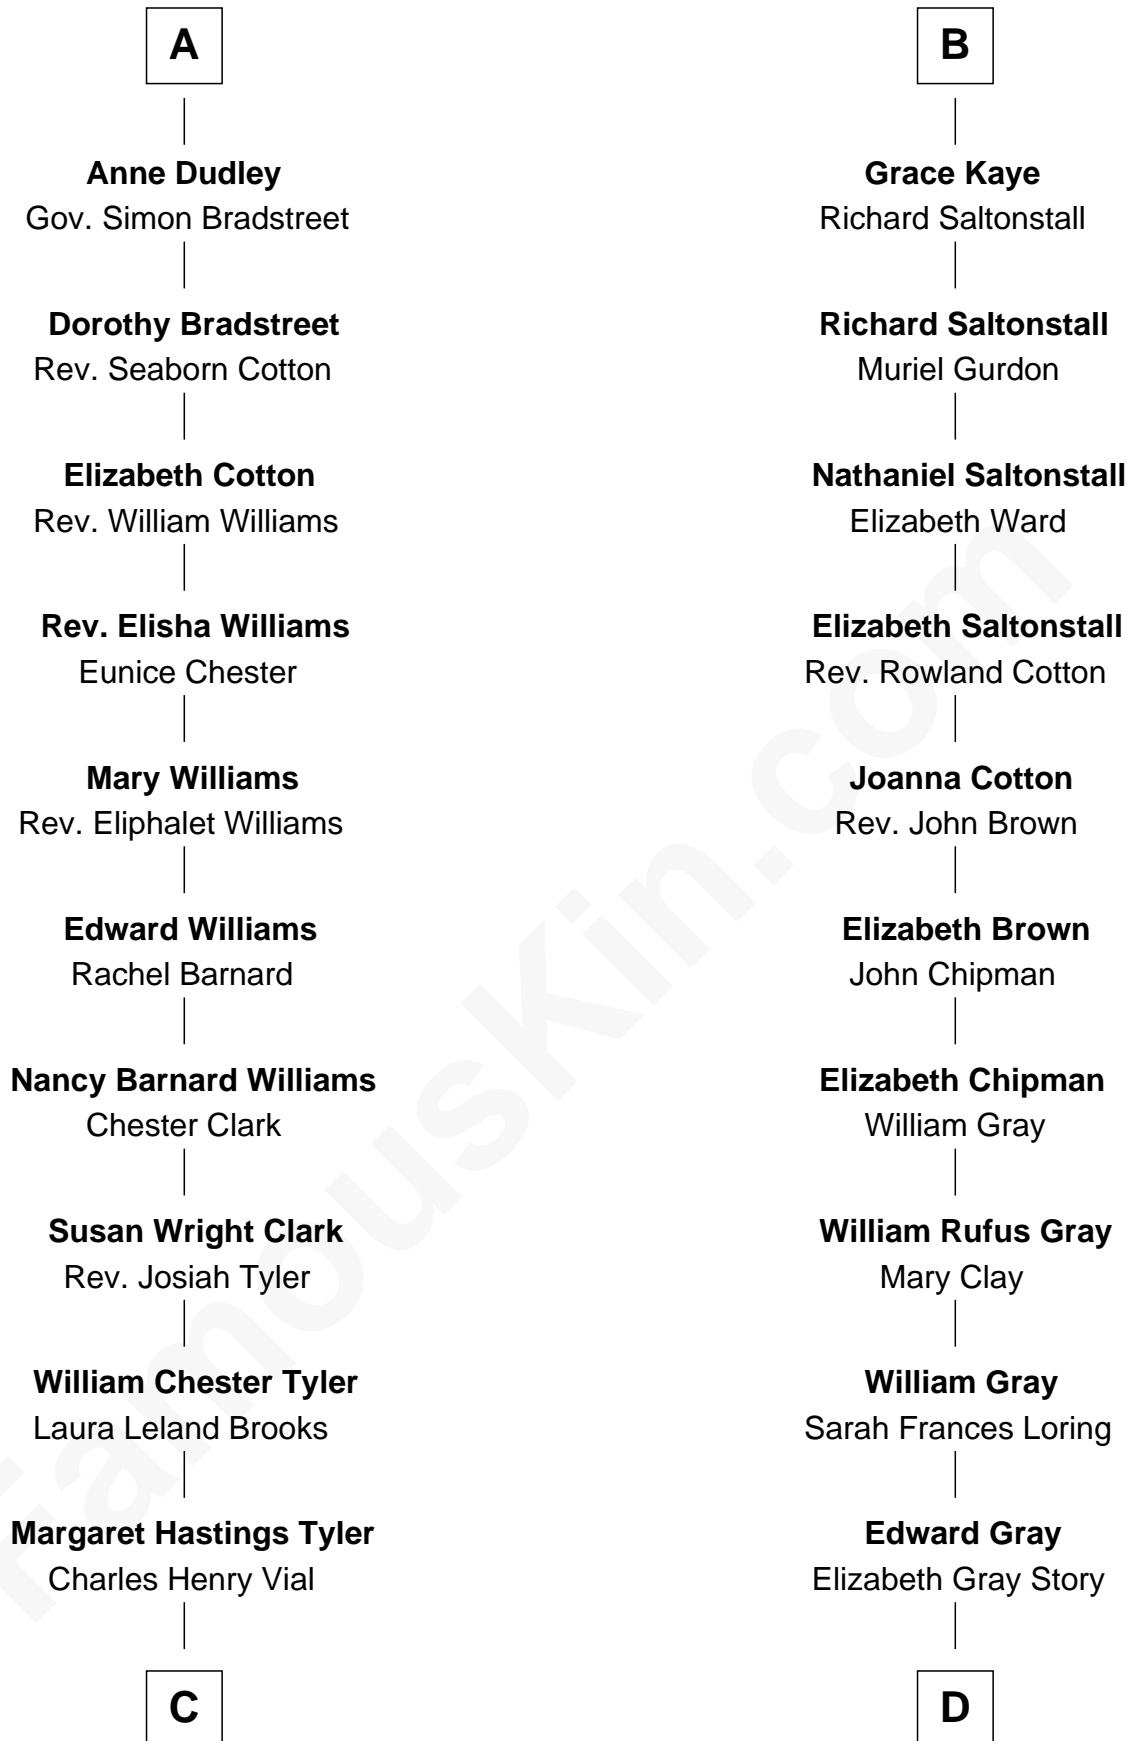

# FamousKin.com Relationship Chart of

**Kate Upton**

*Sports Illustrated Swimsuit Cover Model*

19th cousin of

**Story Musgrave**

*NASA Astronaut*

**Sir John Berkeley**  
Elizabeth Betteshorne

**Elizabeth Berkeley**  
Sir John Sutton

**Sir Edmund Sutton**  
Joyce Tiptoft

**Sir Edward Sutton**  
Cecily Willoughby

**Sir John Sutton**  
Cecily Grey

**Sir Henry Dudley**  
----- Ashton

Probable

**Roger Dudley**  
Susanna Thorne

**Gov. Thomas Dudley**  
Dorothy York

**A**

**Eleanor Berkeley**  
Sir Richard Poynings

**Eleanor Poynings**  
Sir Henry Percy

**Margaret Percy**  
Sir William Gascoigne

**Dorothy Gascoigne**  
Sir Ninian Markenfield

**Alice Markenfield**  
Sir Robert Mauleverer

**Dorothy Mauleverer**  
John Kaye

**Robert Kaye**  
Anne Flower

**B**

**C**

**Elizabeth Brooks Vial**  
Stephen Edward Upton

**Jefferson Matthew Upton**  
Shelley Fawn Davis

**Kate Upton**  
*Model and Actress*