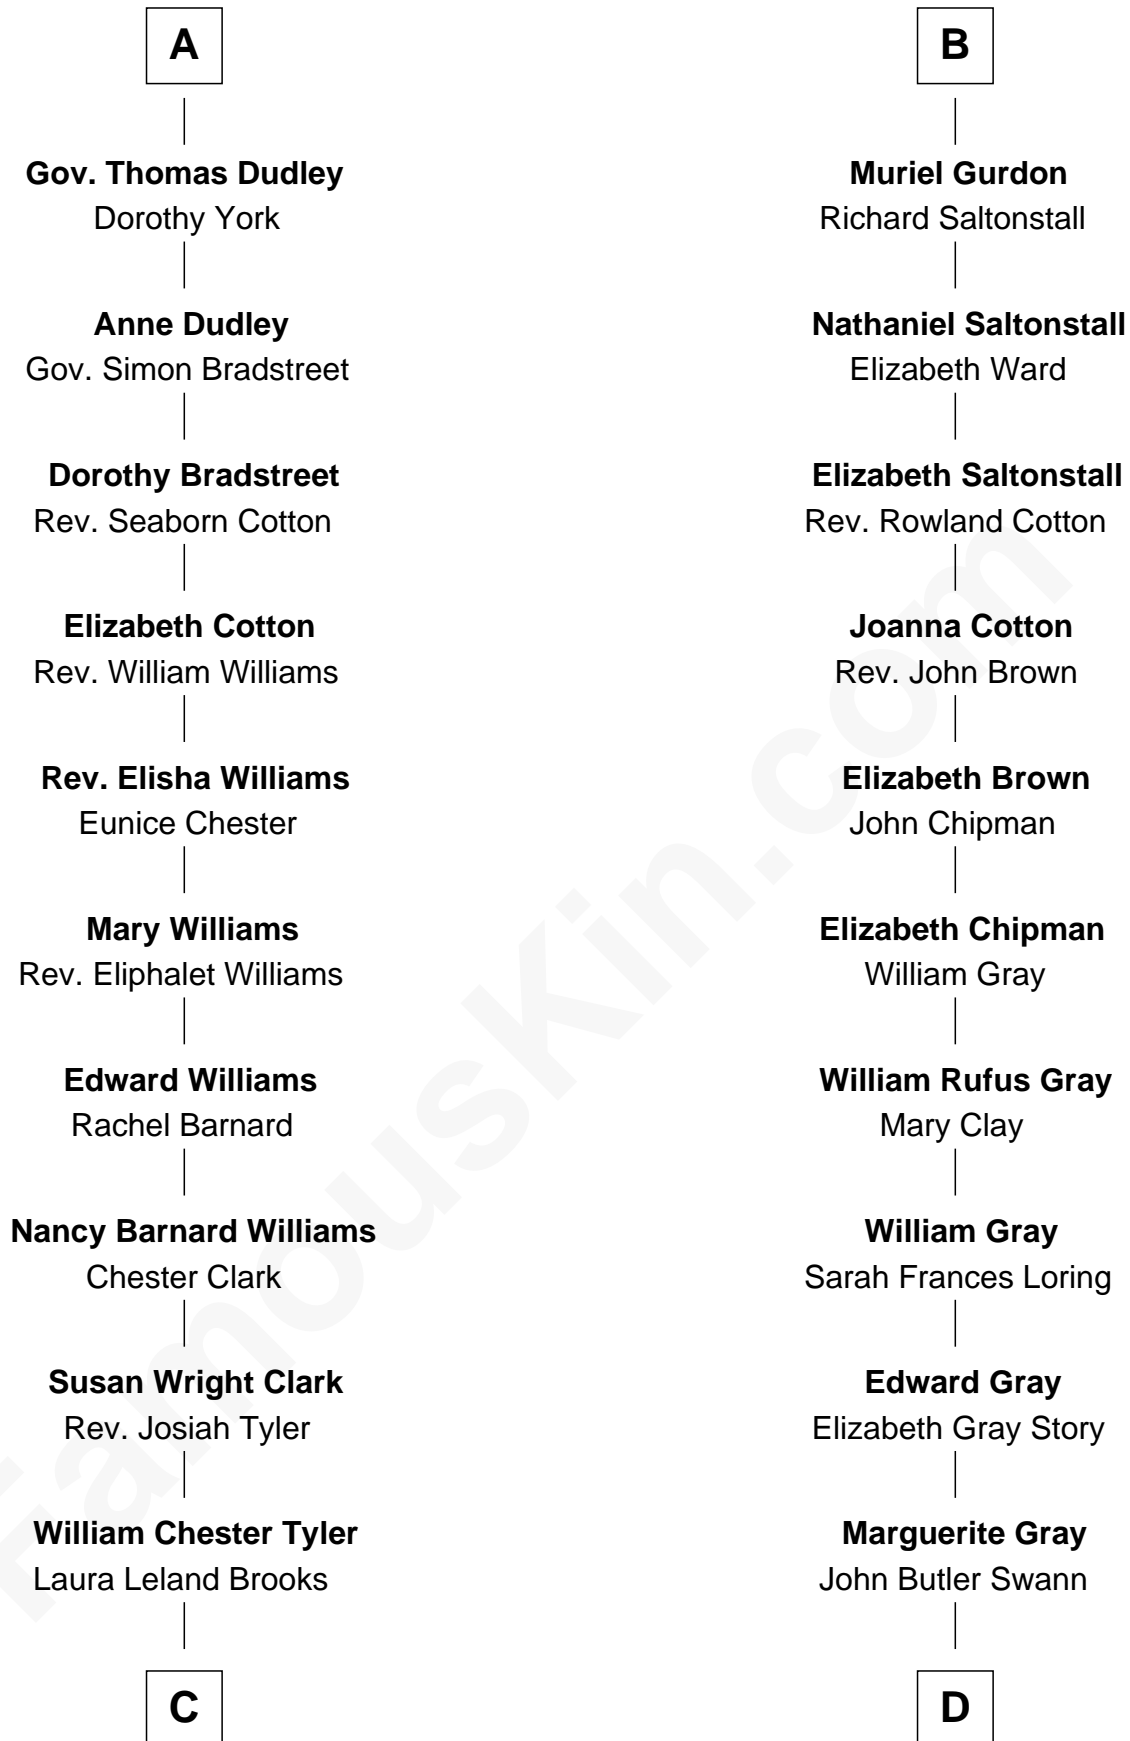

### Kate Upton

*Sports Illustrated Swimsuit Cover Model*

18th cousin 2 times removed of

**Story Musgrave**  
*NASA Astronaut*

**Sir Reynold Grey**  
Margaret de Ros

**Margaret Grey**  
Sir William Bonville

**William Bonville**  
Elizabeth Harington

**William Bonville**  
Katherine Neville

**Cecily Bonville**  
Thomas Grey

**Cecily Grey**  
Sir John Sutton

**Sir Henry Dudley**  
----- Ashton

Probable

**Roger Dudley**  
Susanna Thorne

**A**

**Sir John Grey**  
Constance de Holand

**Alice Grey**  
Sir William Knyvet

**Sir Edmund Knyvet**  
Eleanor Tyrrel

**Edmund Knyvet**  
Jane Bouchier

**John Knyvet**  
Agnes Harcourt

**Abigail Knyvet**  
Martin Sedley

**Muriel Sedley**  
Brampton Gurdon

**B**

FamousKin.com