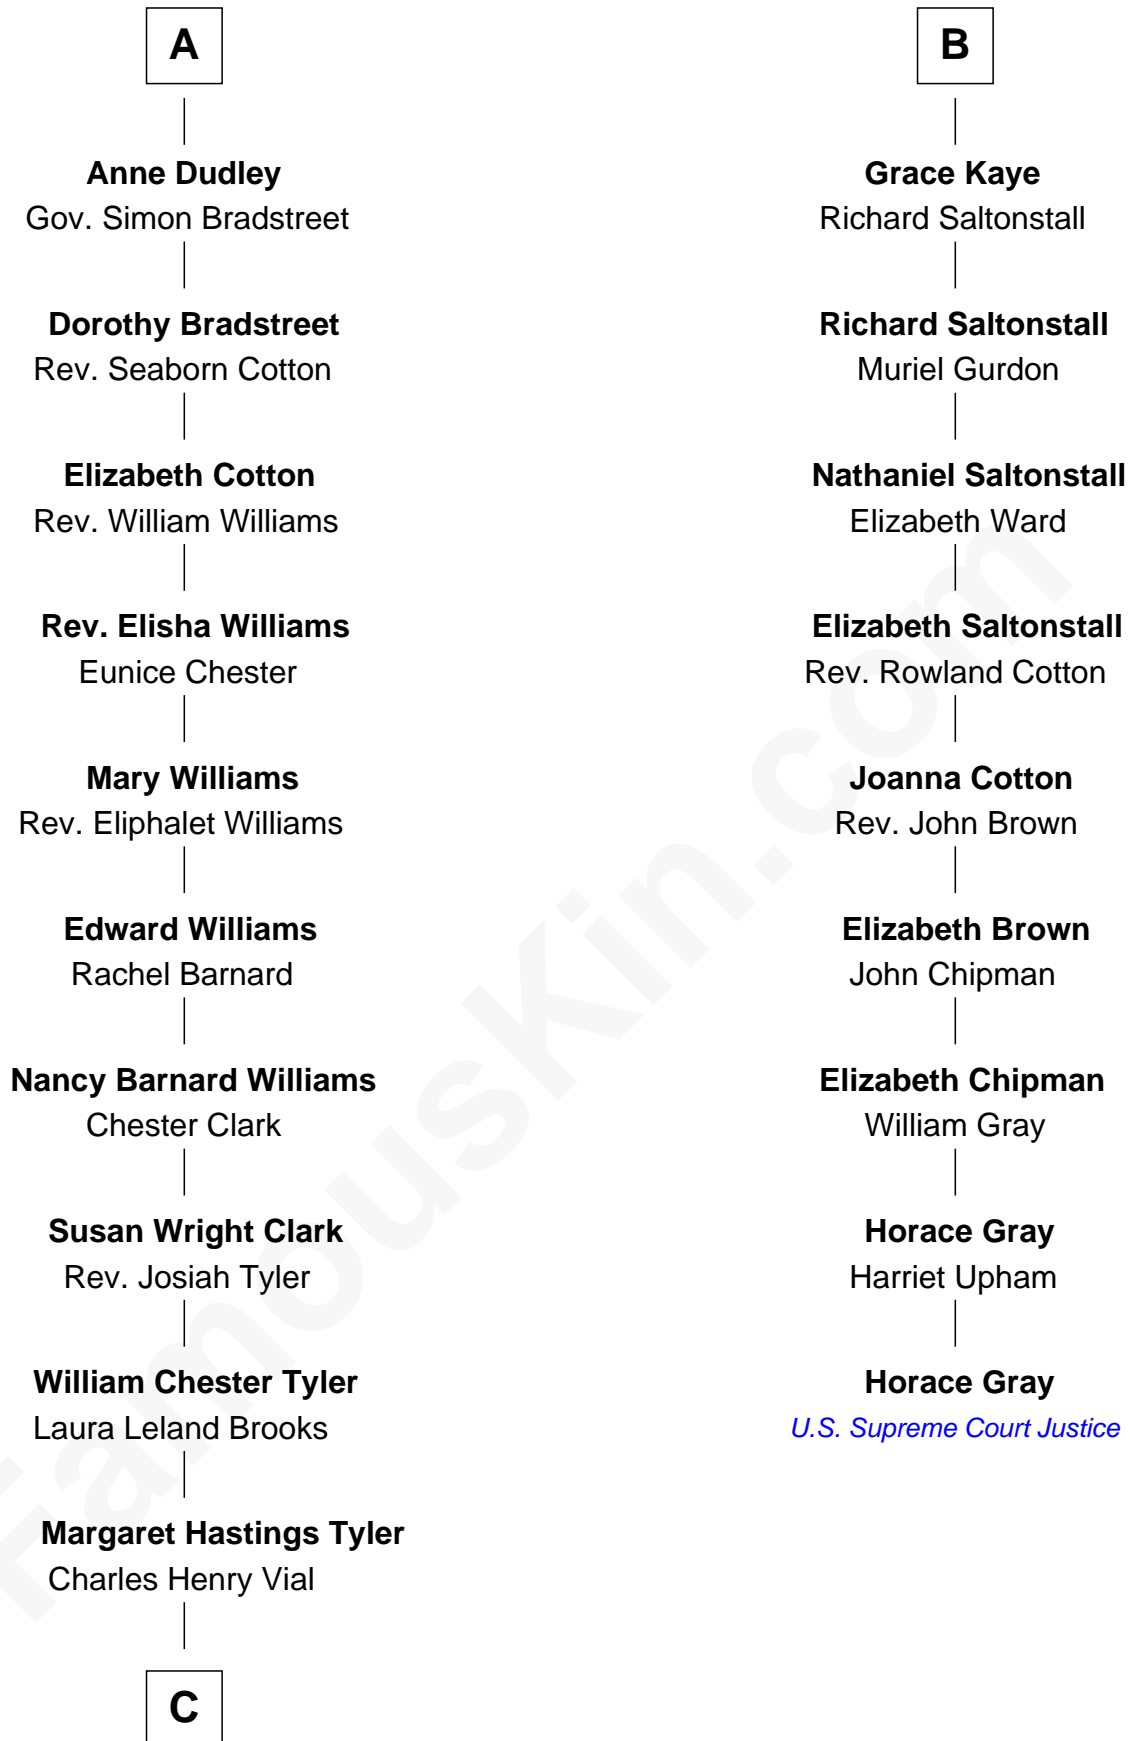

FamousKin.com

Relationship Chart of

Kate Upton

Sports Illustrated Swimsuit Cover Model

15th cousin 4 times removed of

Horace Gray

U.S. Supreme Court Justice

C

Elizabeth Brooks Vial
Stephen Edward Upton

Jefferson Matthew Upton
Shelley Fawn Davis

Kate Upton
Model and Actress

FamousKin.com