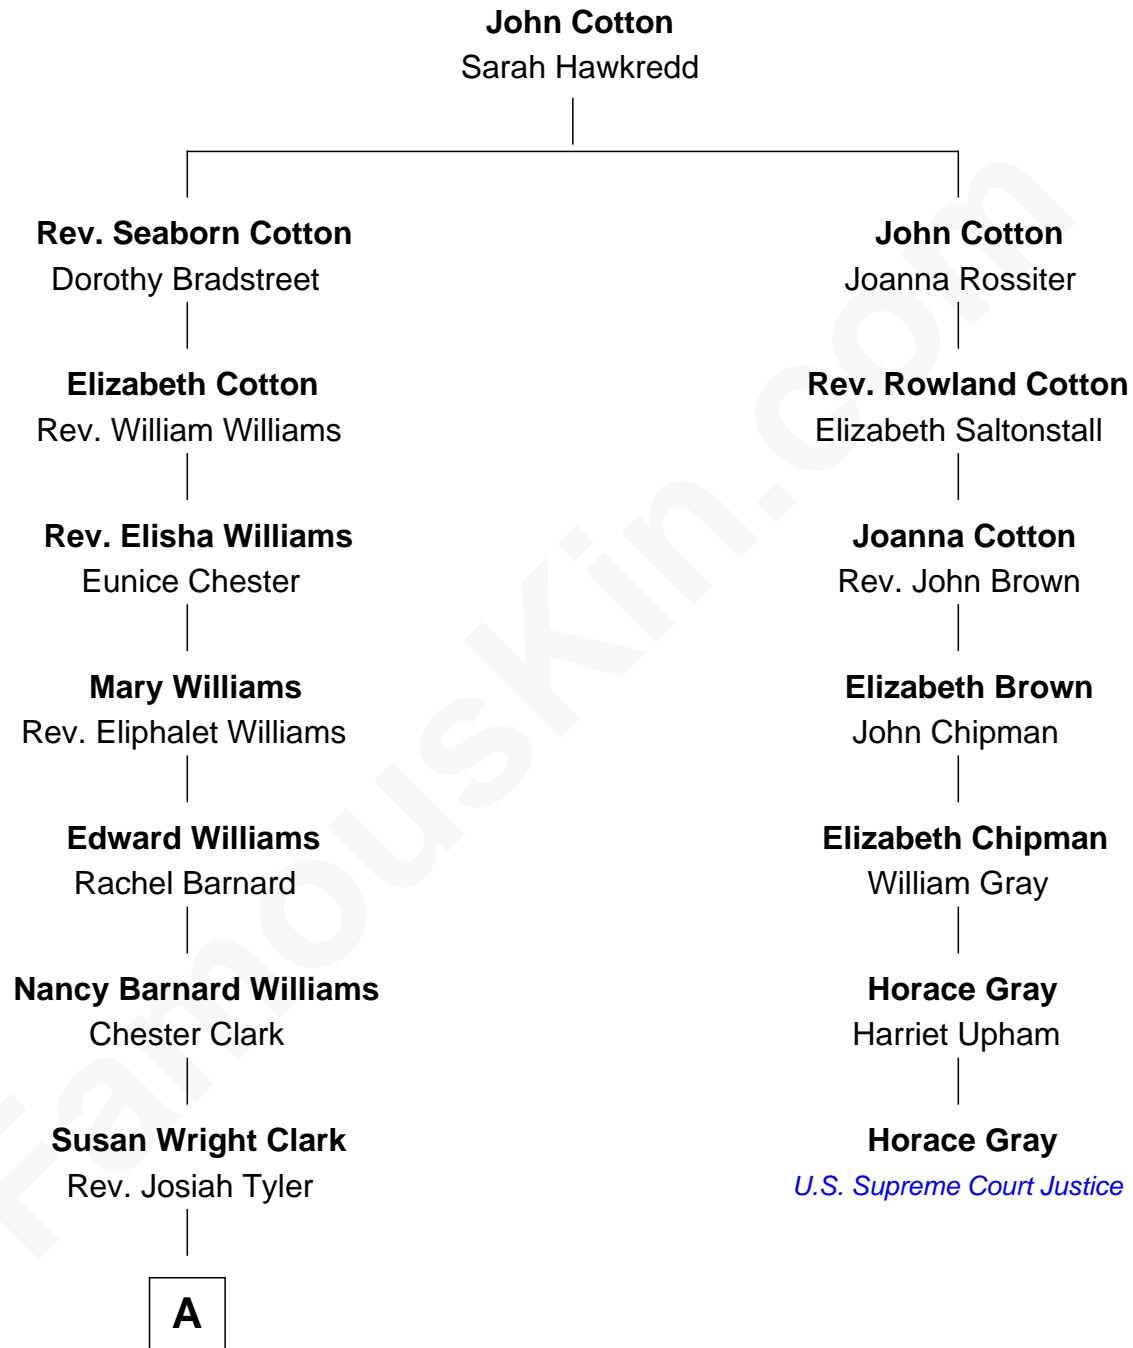

FamousKin.com Relationship Chart of

Kate Upton

Sports Illustrated Swimsuit Cover Model

6th cousin 5 times removed of

Horace Gray

U.S. Supreme Court Justice

A

William Chester Tyler

Laura Leland Brooks

Margaret Hastings Tyler

Charles Henry Vial

Elizabeth Brooks Vial

Stephen Edward Upton

Jefferson Matthew Upton

Shelley Fawn Davis

Kate Upton