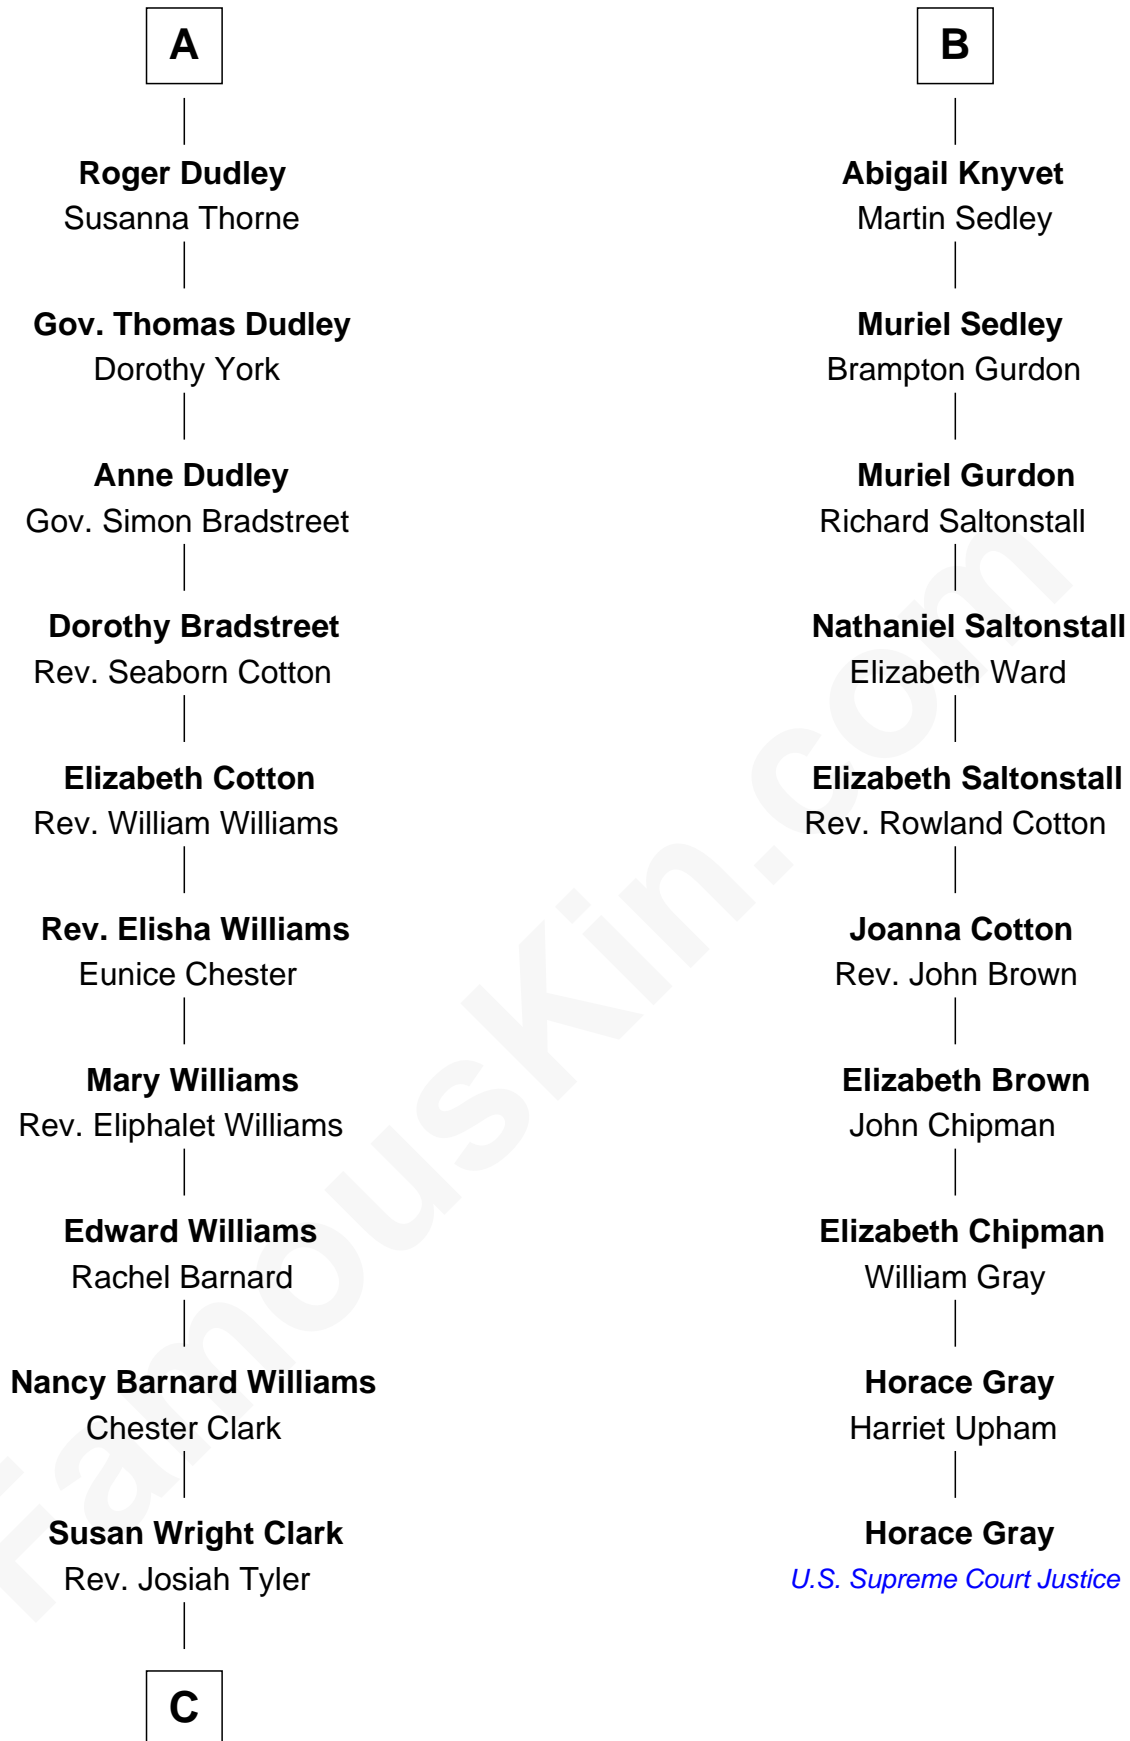

FamousKin.com

Relationship Chart of

Kate Upton

Sports Illustrated Swimsuit Cover Model

16th cousin 5 times removed of

Horace Gray

U.S. Supreme Court Justice

C

William Chester Tyler

Laura Leland Brooks

Margaret Hastings Tyler

Charles Henry Vial

Elizabeth Brooks Vial

Stephen Edward Upton

Jefferson Matthew Upton

Shelley Fawn Davis