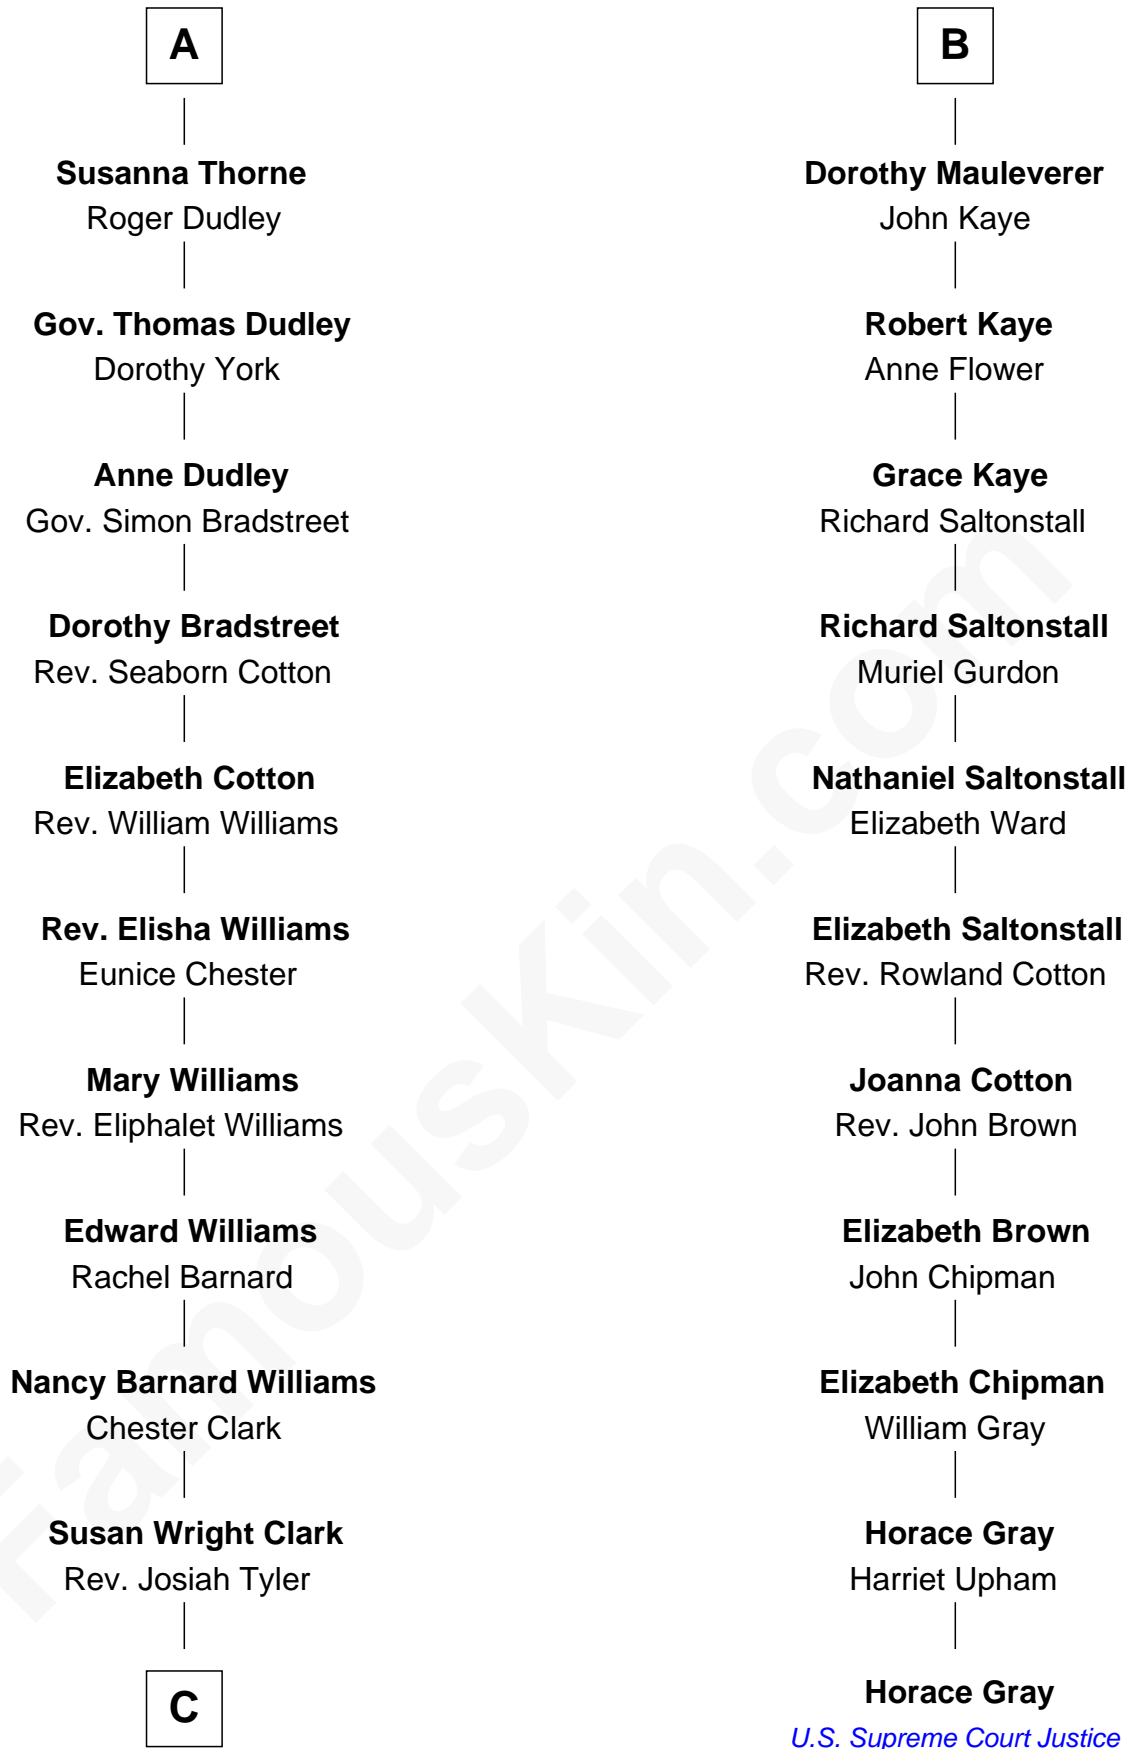

FamousKin.com Relationship Chart of

Kate Upton

Sports Illustrated Swimsuit Cover Model

17th cousin 4 times removed of

Horace Gray

U.S. Supreme Court Justice

C

William Chester Tyler

Laura Leland Brooks

Margaret Hastings Tyler

Charles Henry Vial

Elizabeth Brooks Vial

Stephen Edward Upton

Jefferson Matthew Upton

Shelley Fawn Davis

Kate Upton