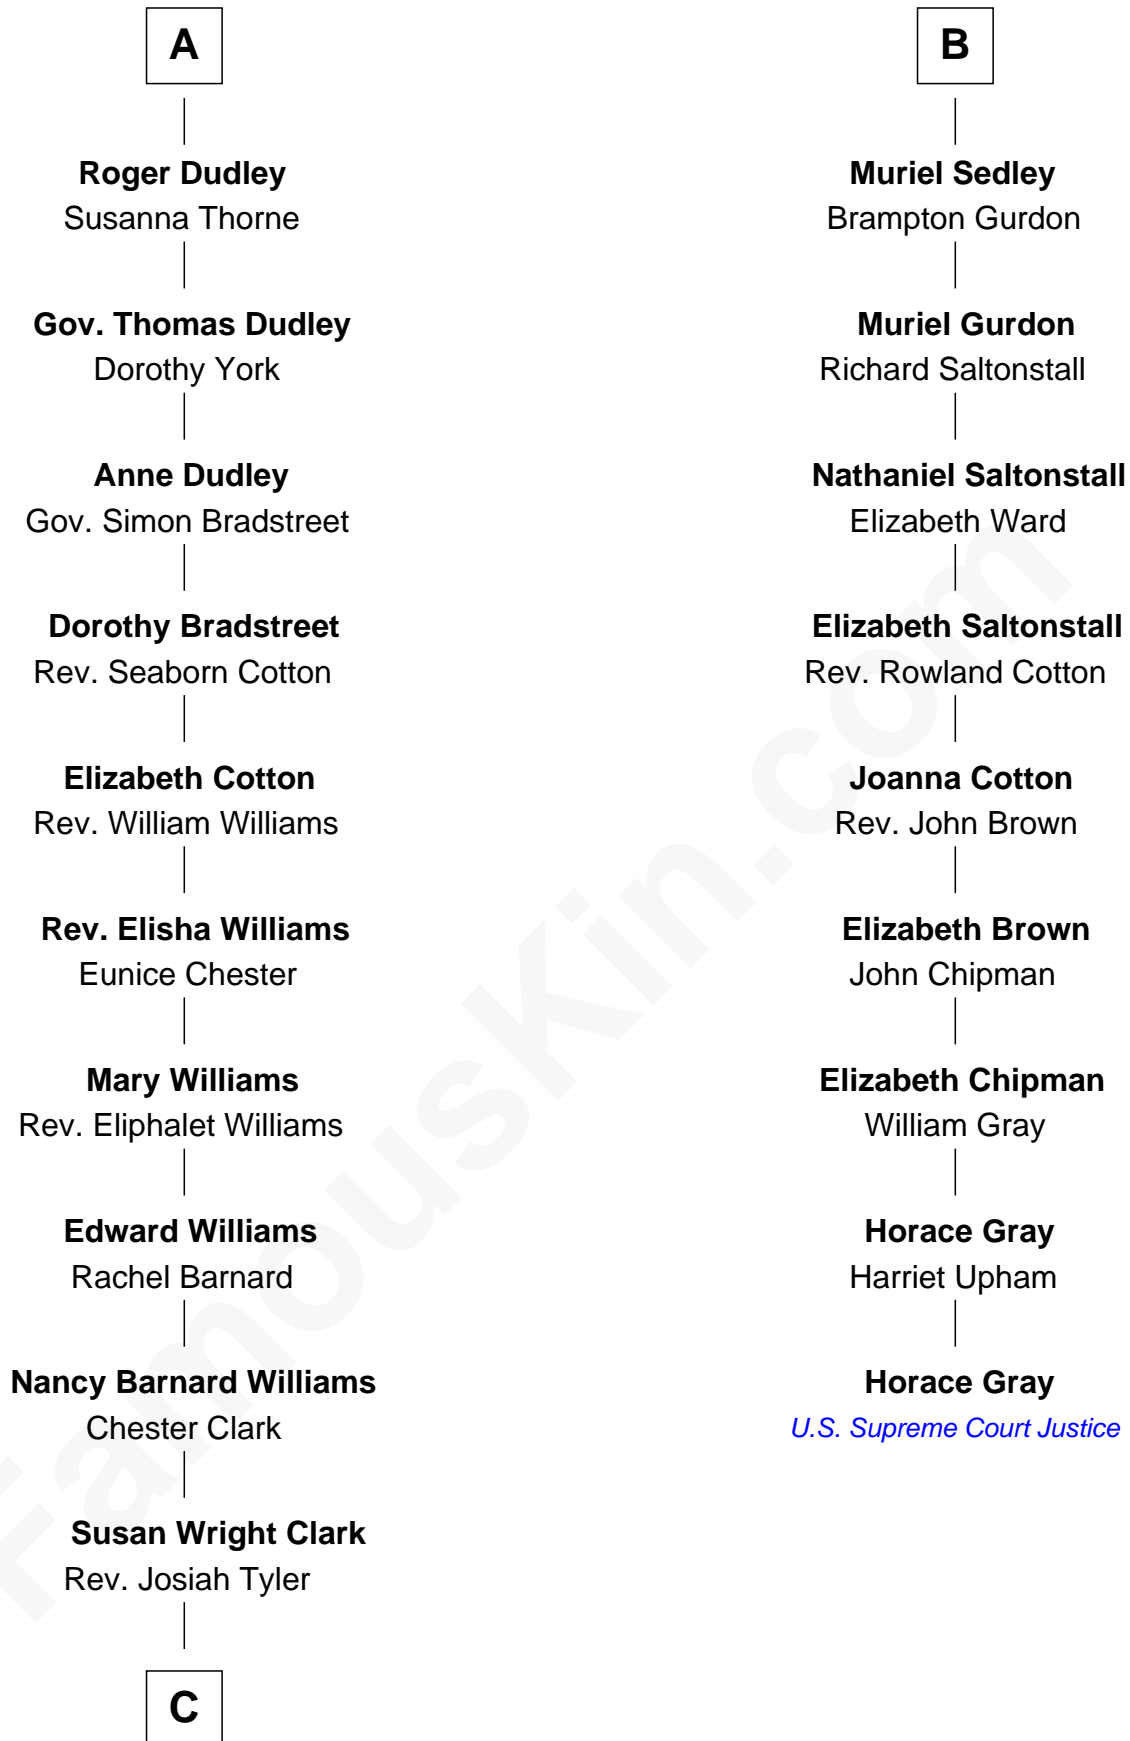

## Relationship Chart of

### Kate Upton

*Sports Illustrated Swimsuit Cover Model*

15th cousin 6 times removed of

### Horace Gray

*U.S. Supreme Court Justice*

**C**

William Chester Tyler

Laura Leland Brooks

Margaret Hastings Tyler

Charles Henry Vial

Elizabeth Brooks Vial