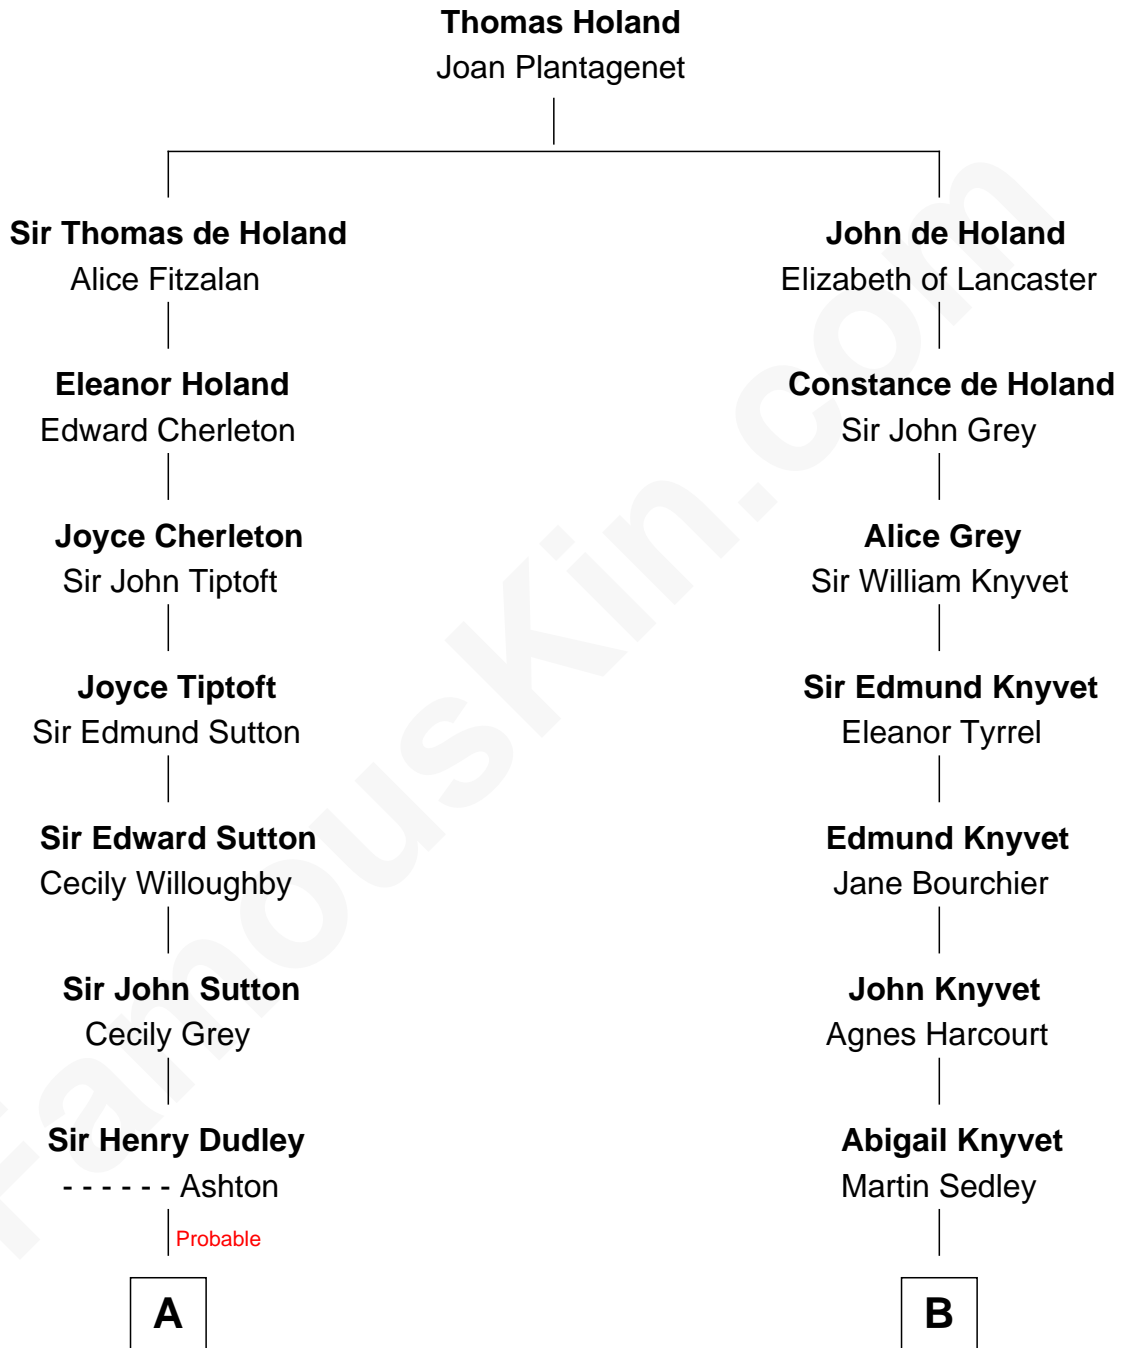

## Relationship Chart of

### Kate Upton

*Sports Illustrated Swimsuit Cover Model*

15th cousin 6 times removed of

### Horace Gray

*U.S. Supreme Court Justice*

**C**

William Chester Tyler

Laura Leland Brooks

Margaret Hastings Tyler

Charles Henry Vial

Elizabeth Brooks Vial