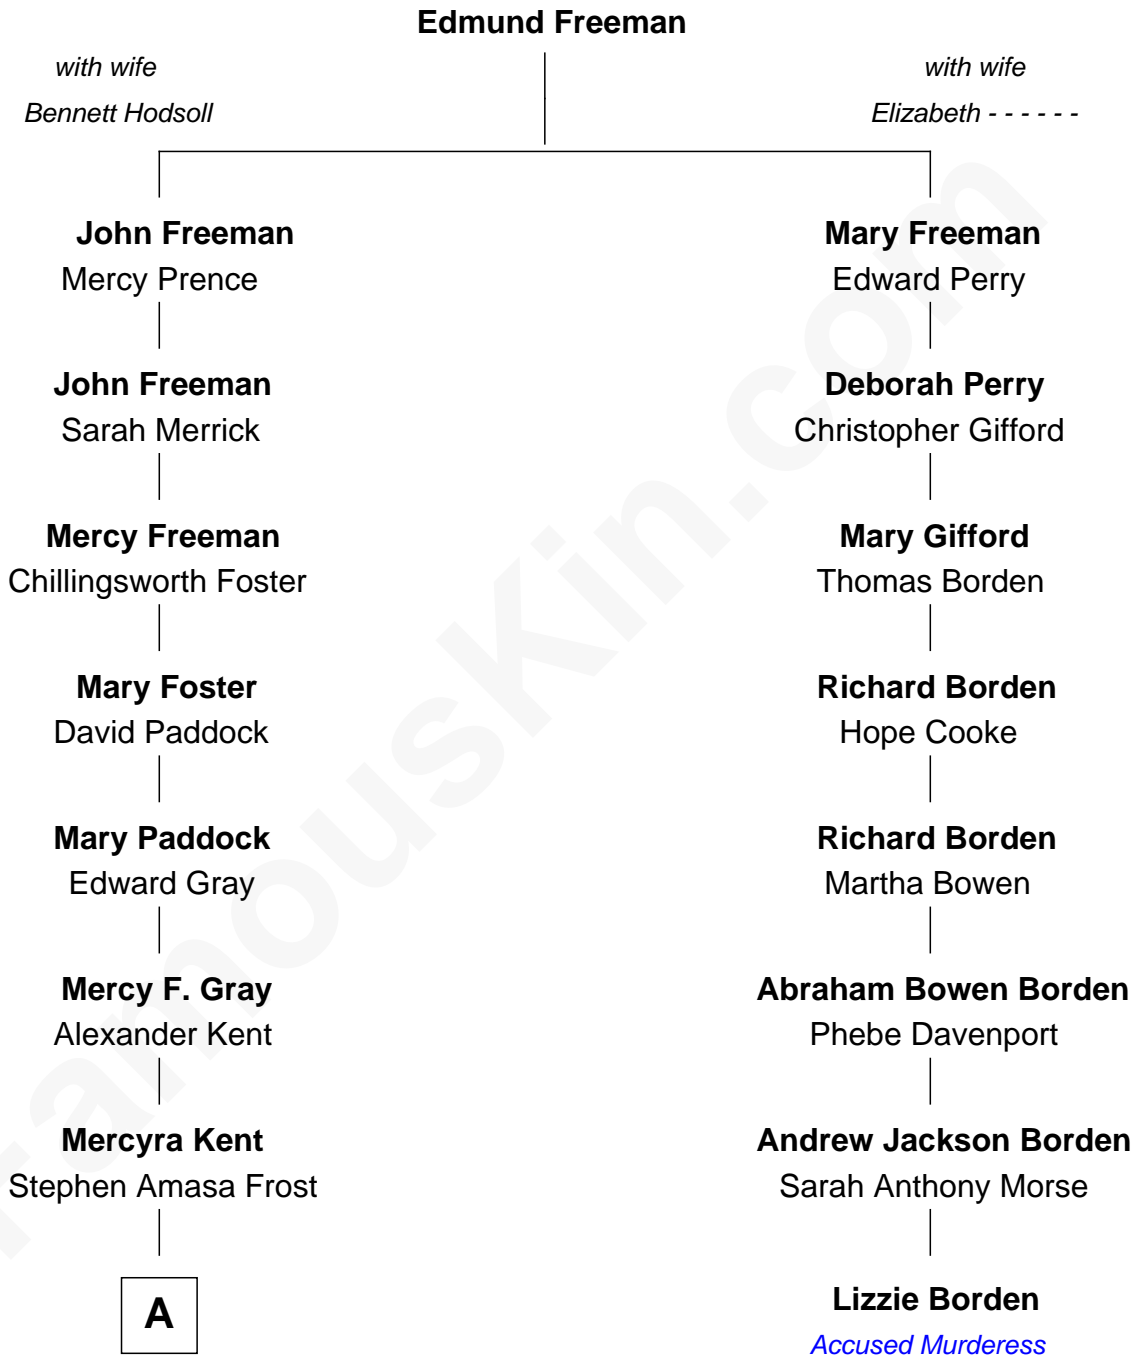

FamousKin.com

Relationship Chart of

Kate Upton

Sports Illustrated Swimsuit Cover Model

7th cousin 5 times removed of

Lizzie Borden

Accused Murderess

A

—
Mercy Ann Frost
Henry Butler Goodrich

—
Emma Frost Goodrich
George McNaughton Vial

—
Charles Henry Vial
Margaret Hastings Tyler

—
Elizabeth Brooks Vial
Stephen Edward Upton

—
Jefferson Matthew Upton
Shelley Fawn Davis