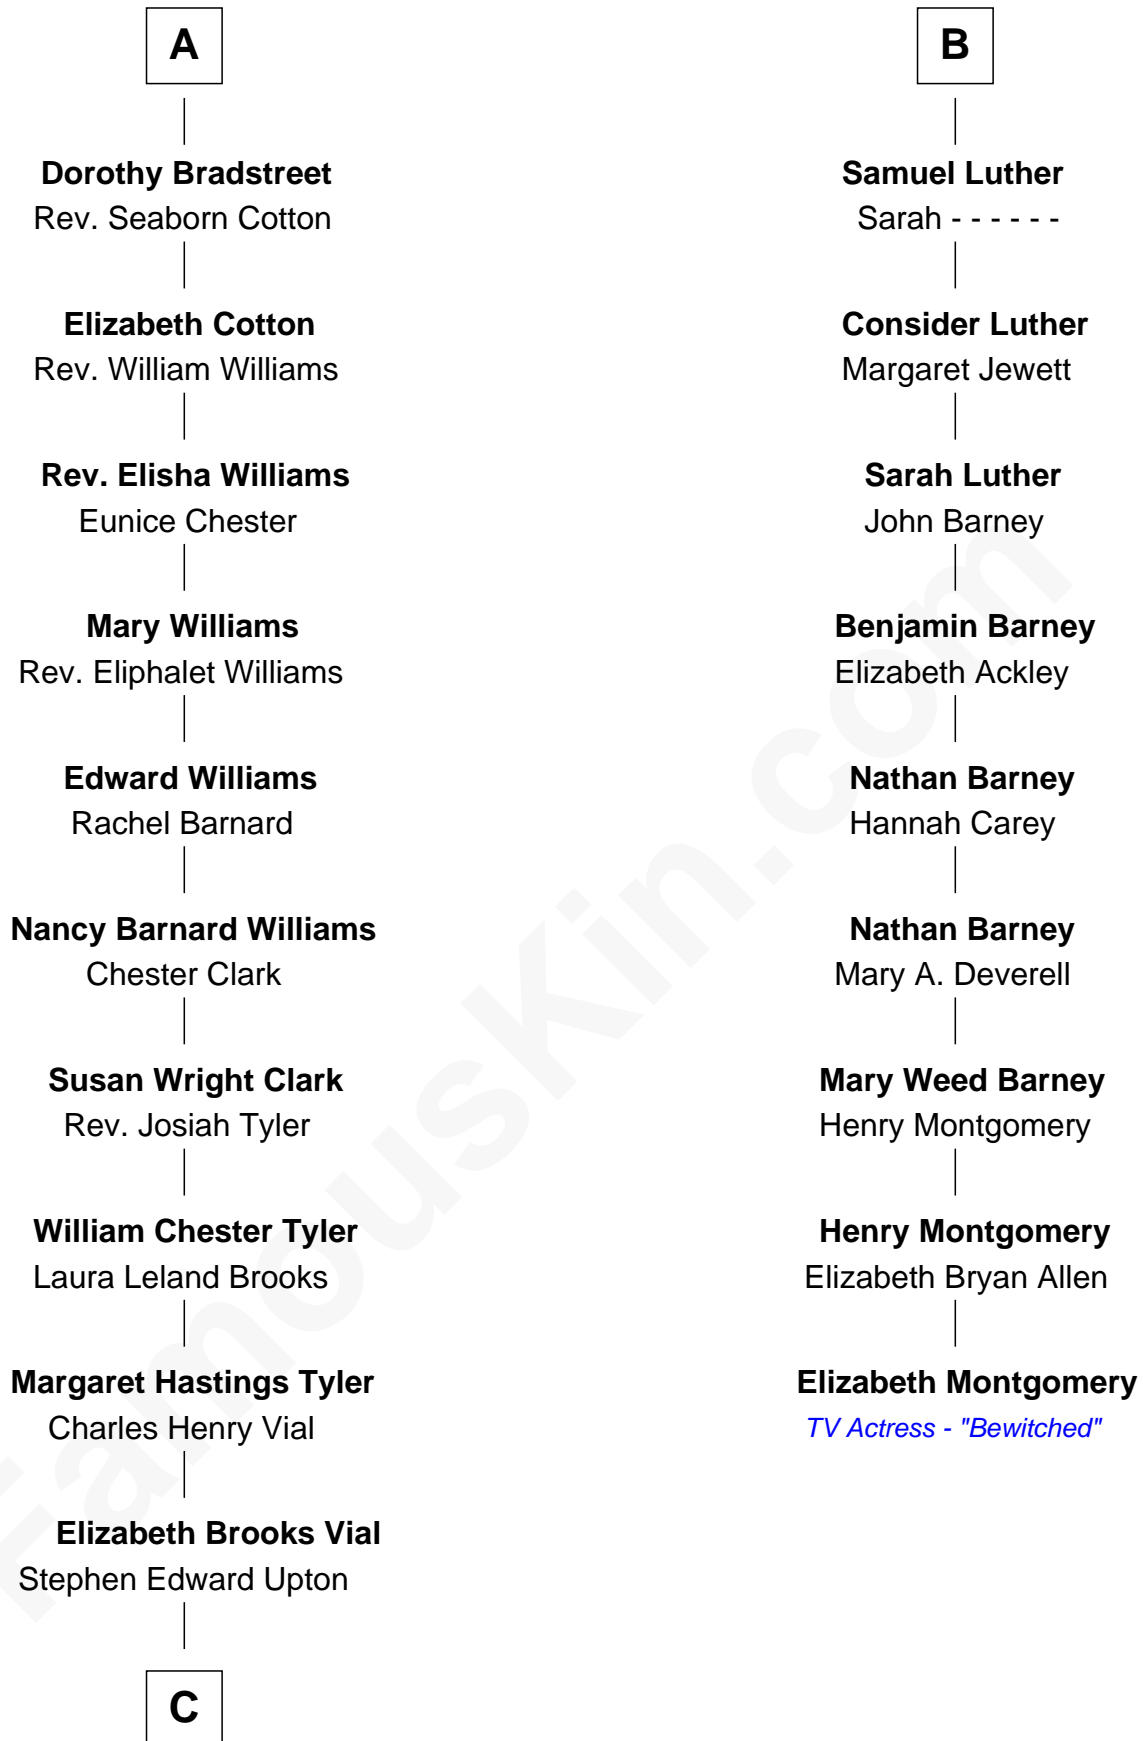

FamousKin.com

Relationship Chart of

Kate Upton

Sports Illustrated Swimsuit Cover Model

15th cousin 3 times removed of

Elizabeth Montgomery
TV Actress - "Bewitched"

Jefferson Matthew Upton

Shelley Fawn Davis