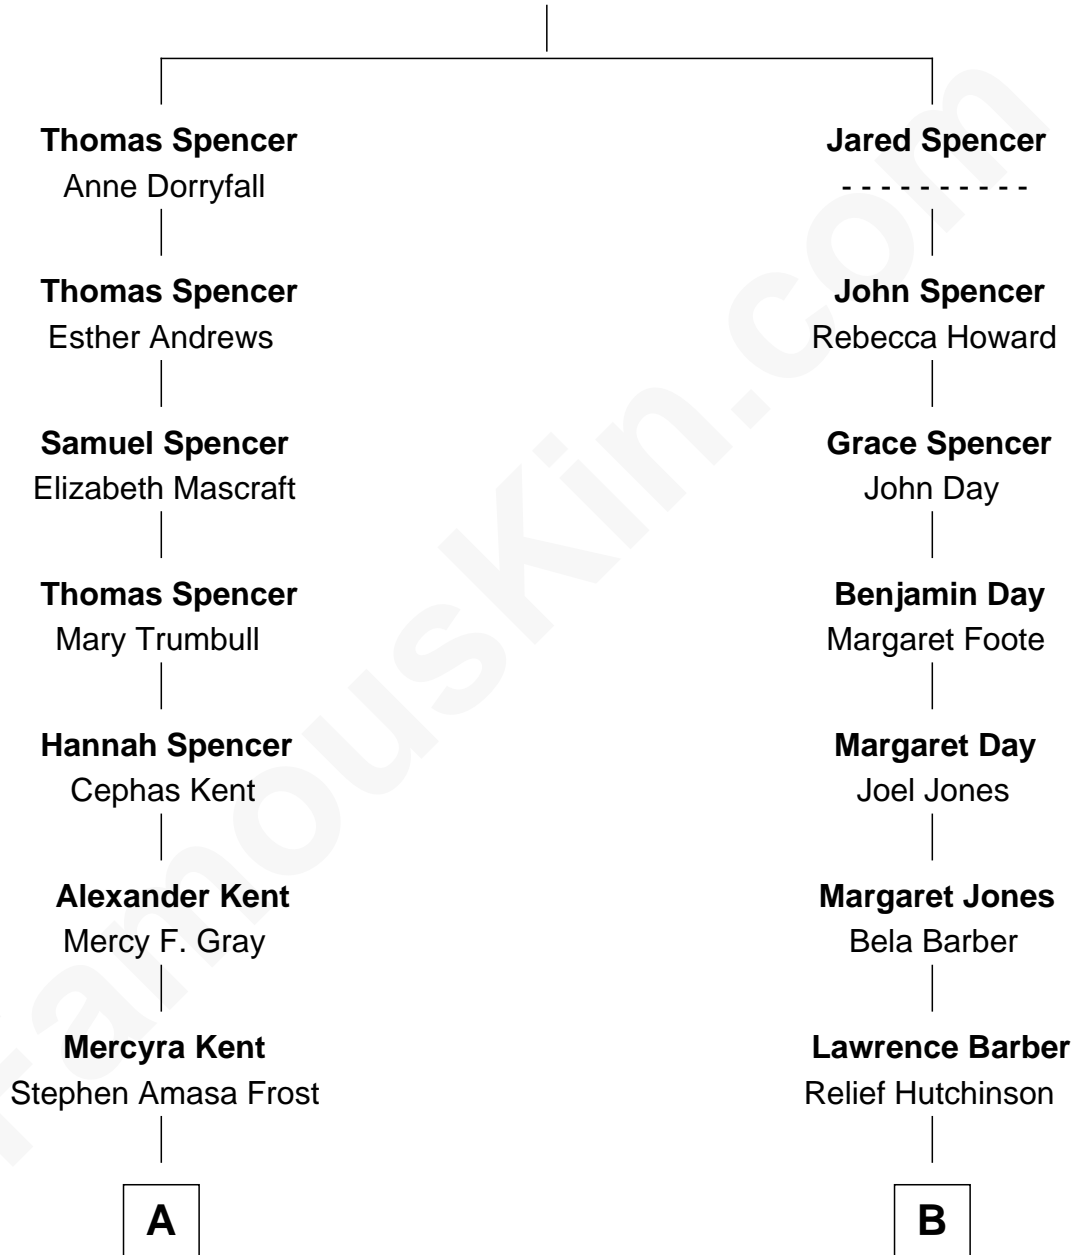

FamousKin.com

Relationship Chart of

Kate Upton

Sports Illustrated Swimsuit Cover Model

10th cousin 2 times removed of

Warren Buffett

Chairman & CEO, Berkshire Hathaway

Gerard Spencer
Alice Whitbread

A

Mercy Ann Frost
Henry Butler Goodrich

Emma Frost Goodrich
George McNaughton Vial

Charles Henry Vial
Margaret Hastings Tyler

Elizabeth Brooks Vial
Stephen Edward Upton

Jefferson Matthew Upton
Shelley Fawn Davis