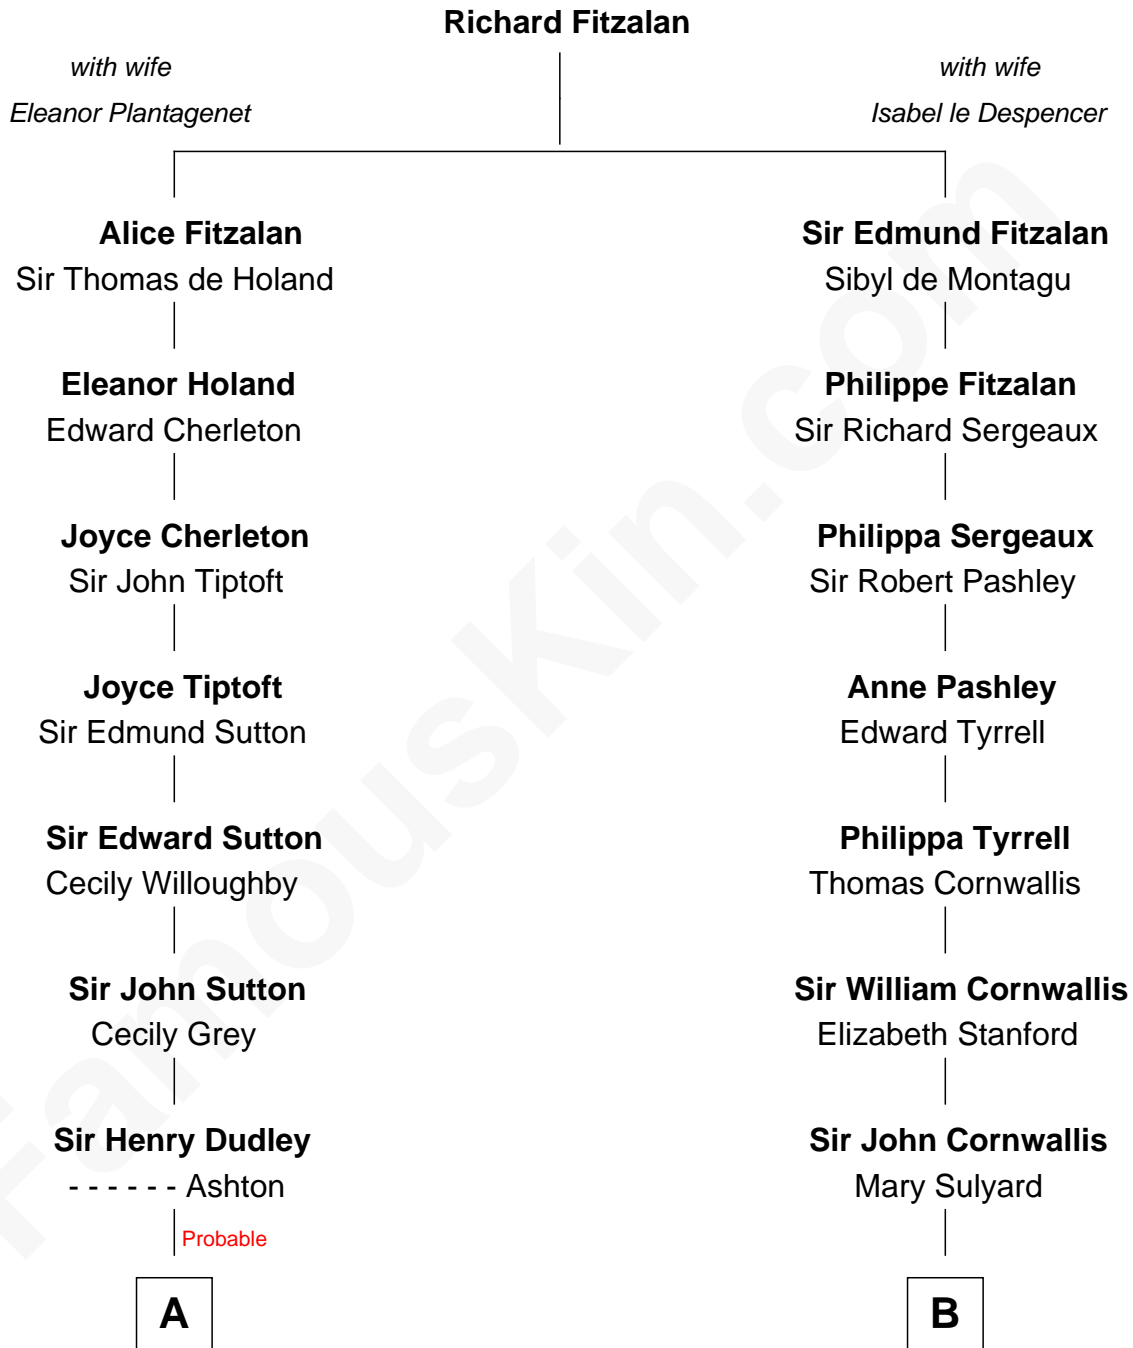

FamousKin.com

Relationship Chart of

Kate Upton

Sports Illustrated Swimsuit Cover Model

17th cousin 4 times removed of

Susan B. Anthony

Women's Rights Advocate

C

William Chester Tyler

Laura Leland Brooks

Margaret Hastings Tyler

Charles Henry Vial

Elizabeth Brooks Vial

Stephen Edward Upton

Jefferson Matthew Upton

Shelley Fawn Davis