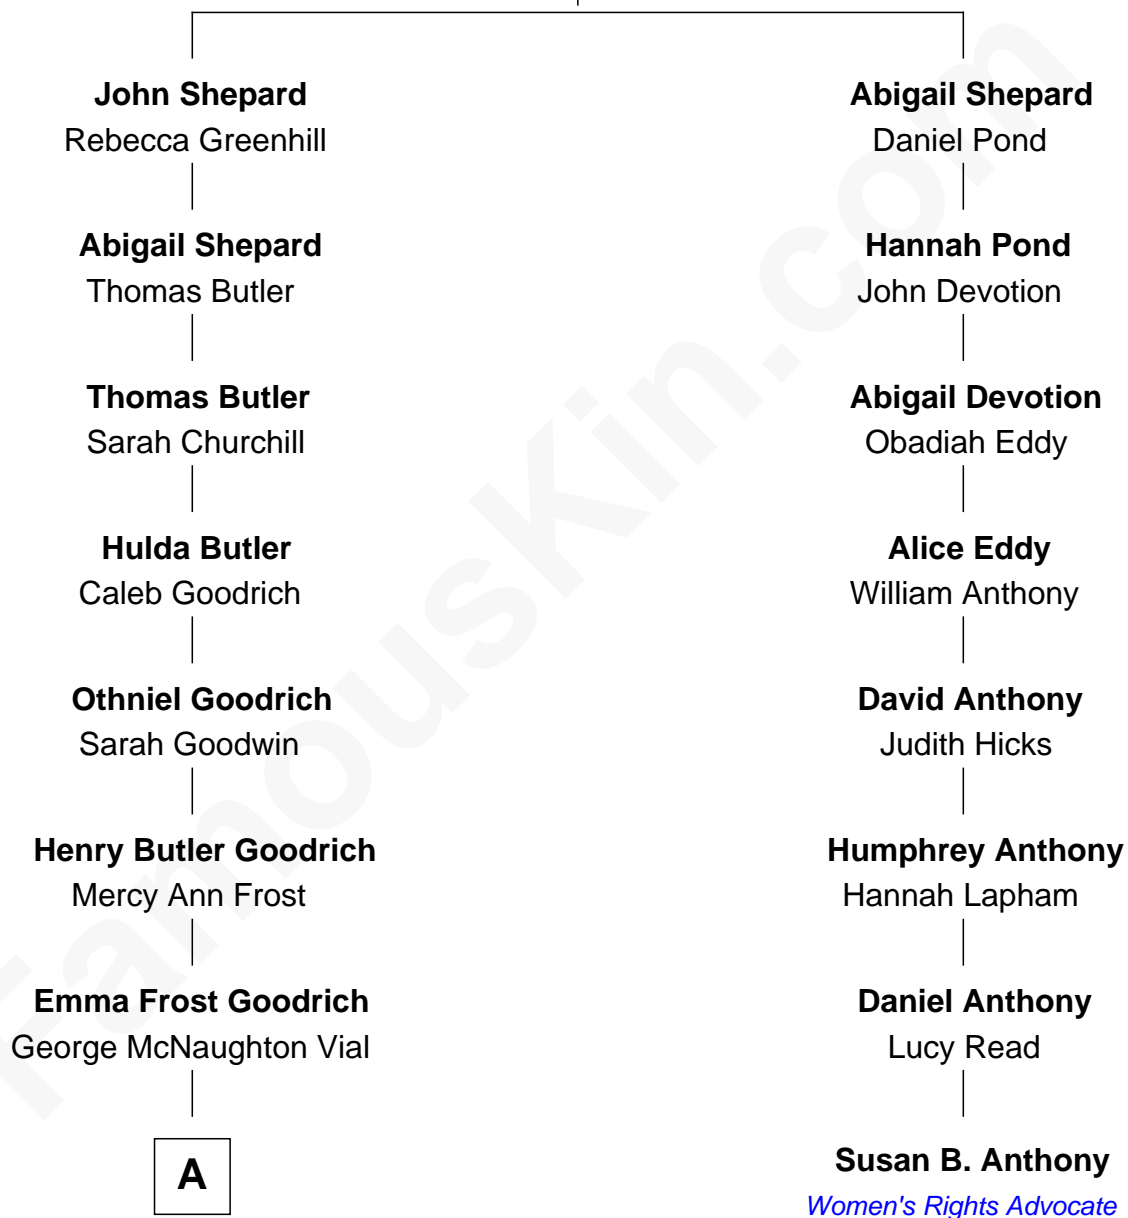

FamousKin.com

Relationship Chart of

Kate Upton

Sports Illustrated Swimsuit Cover Model

7th cousin 3 times removed of

Susan B. Anthony

Women's Rights Advocate

Edward Shepard

Violet Charnel

A

—
Charles Henry Vial
Margaret Hastings Tyler

—
Elizabeth Brooks Vial
Stephen Edward Upton

—
Jefferson Matthew Upton
Shelley Fawn Davis

—
Kate Upton
Model and Actress

FamousKin.com