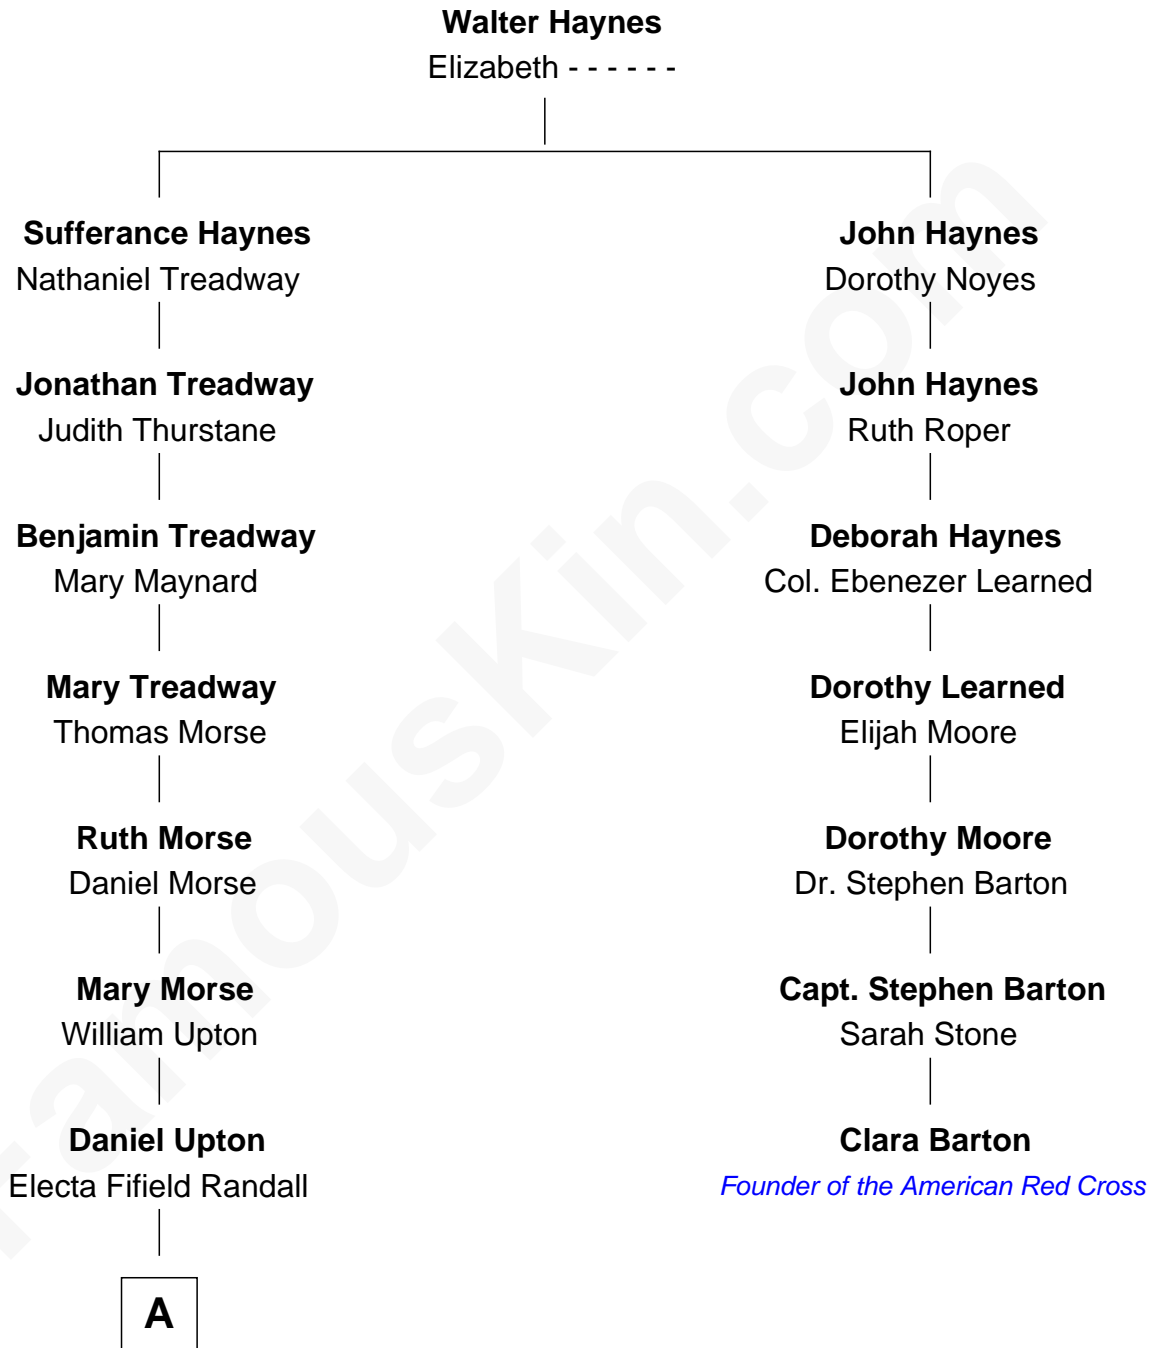

## Relationship Chart of

### Kate Upton

*Sports Illustrated Swimsuit Cover Model*

6th cousin 6 times removed of

### Clara Barton

*Founder of the American Red Cross*

**A**

—  
**Stephen Upton**  
Olive Amelia Hamilton

—  
**Cassius Marcellus Upton**  
Carrie A. Blodgett

—  
**Frederick Stanley Upton**  
Margaret M. Beckley