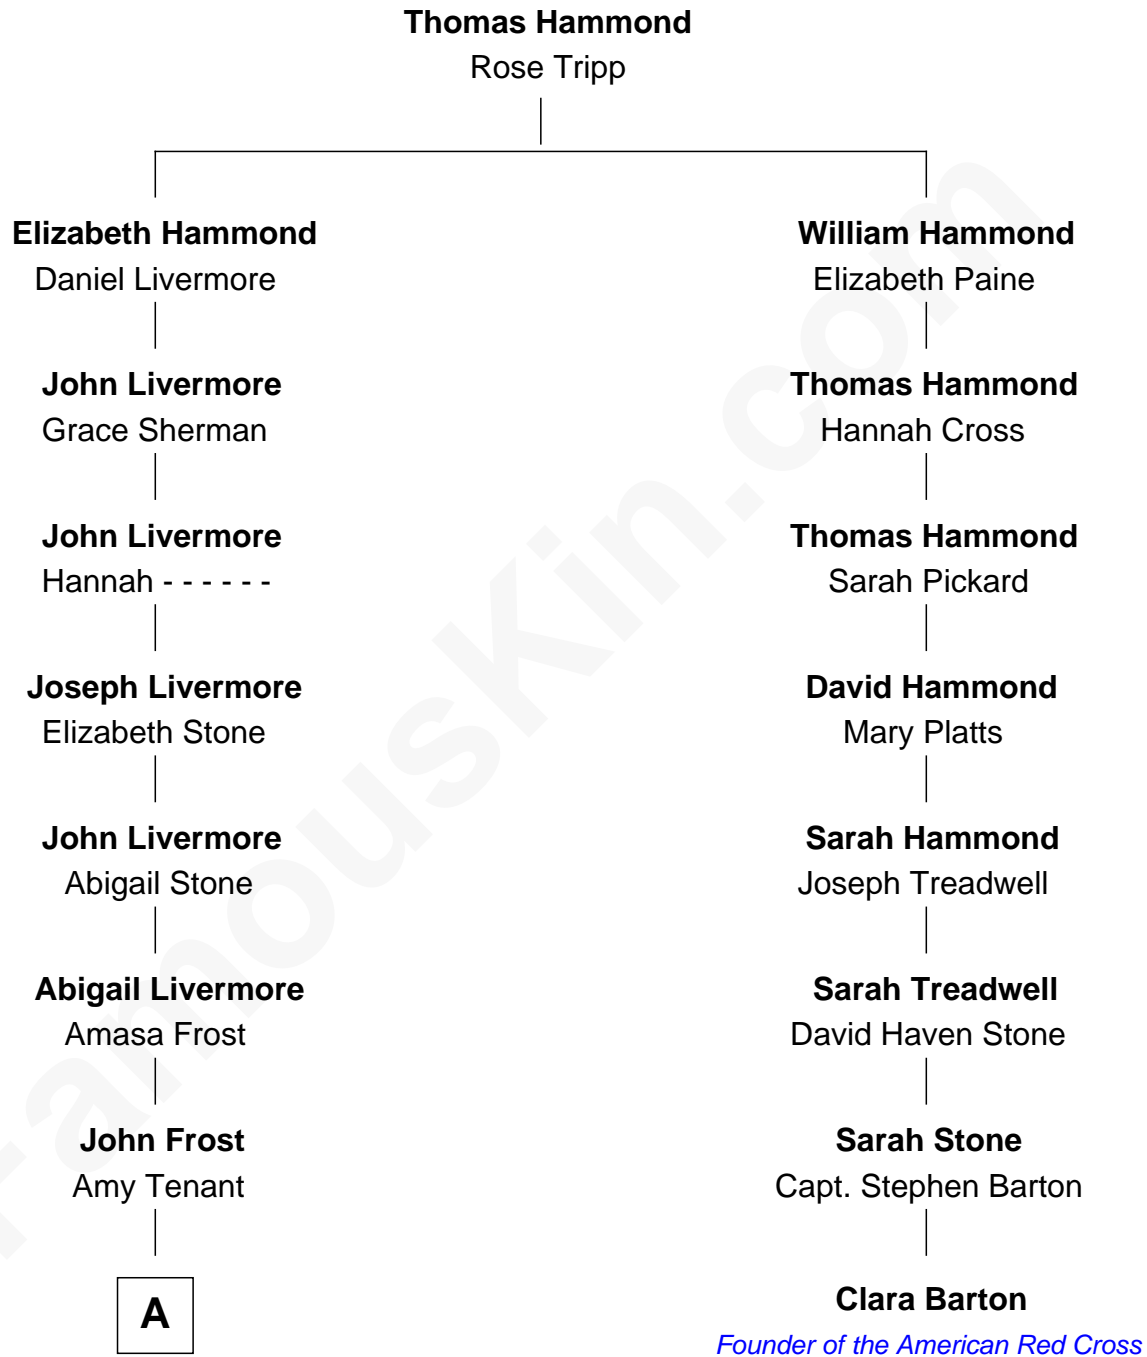

FamousKin.com

Relationship Chart of

Kate Upton

Sports Illustrated Swimsuit Cover Model

7th cousin 6 times removed of

Clara Barton

Founder of the American Red Cross

A

Stephen Amasa Frost

Mercyra Kent

Mercy Ann Frost

Henry Butler Goodrich

Emma Frost Goodrich

George McNaughton Vial

Charles Henry Vial

Margaret Hastings Tyler

Elizabeth Brooks Vial

Stephen Edward Upton

Jefferson Matthew Upton

Shelley Fawn Davis

Kate Upton

Model and Actress