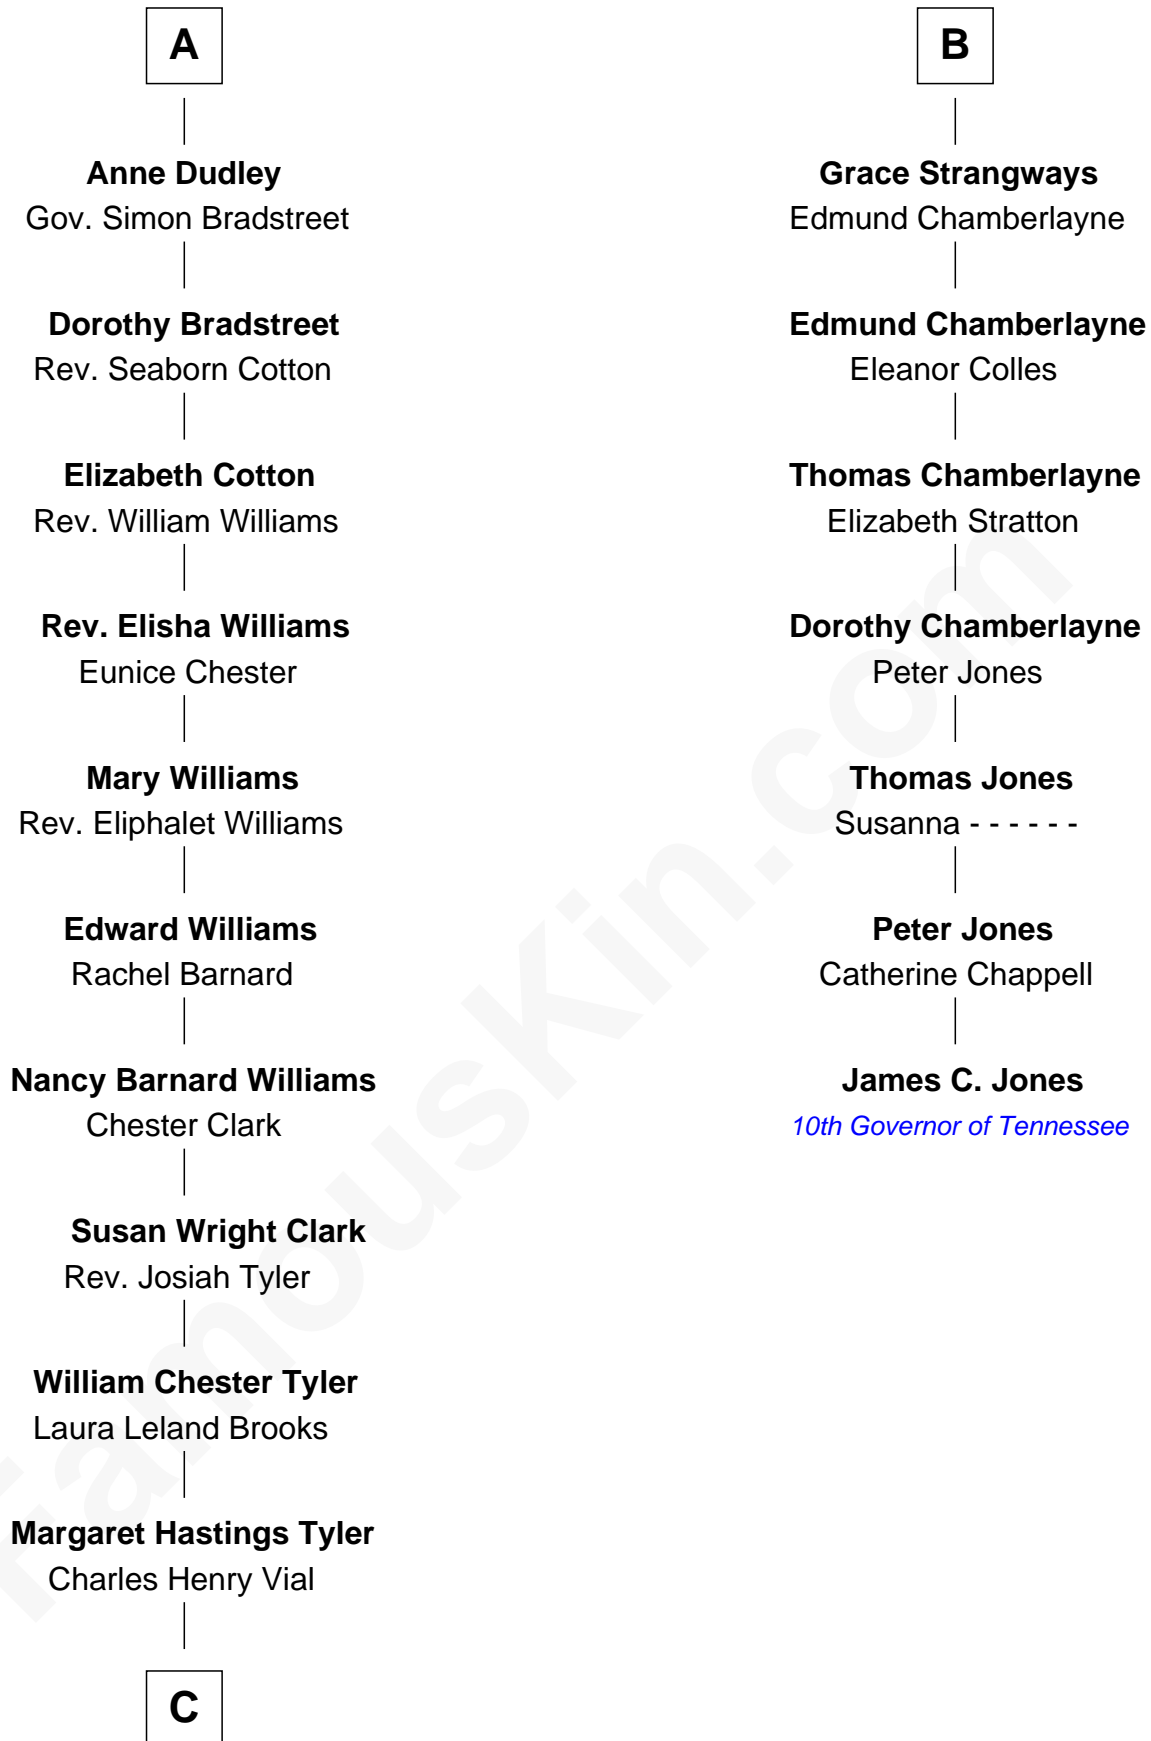

FamousKin.com

Relationship Chart of

Kate Upton

Sports Illustrated Swimsuit Cover Model

13th cousin 6 times removed of

James C. Jones

10th Governor of Tennessee

C

—
Elizabeth Brooks Vial
Stephen Edward Upton

—
Jefferson Matthew Upton
Shelley Fawn Davis

—
Kate Upton
Model and Actress

FamousKin.com