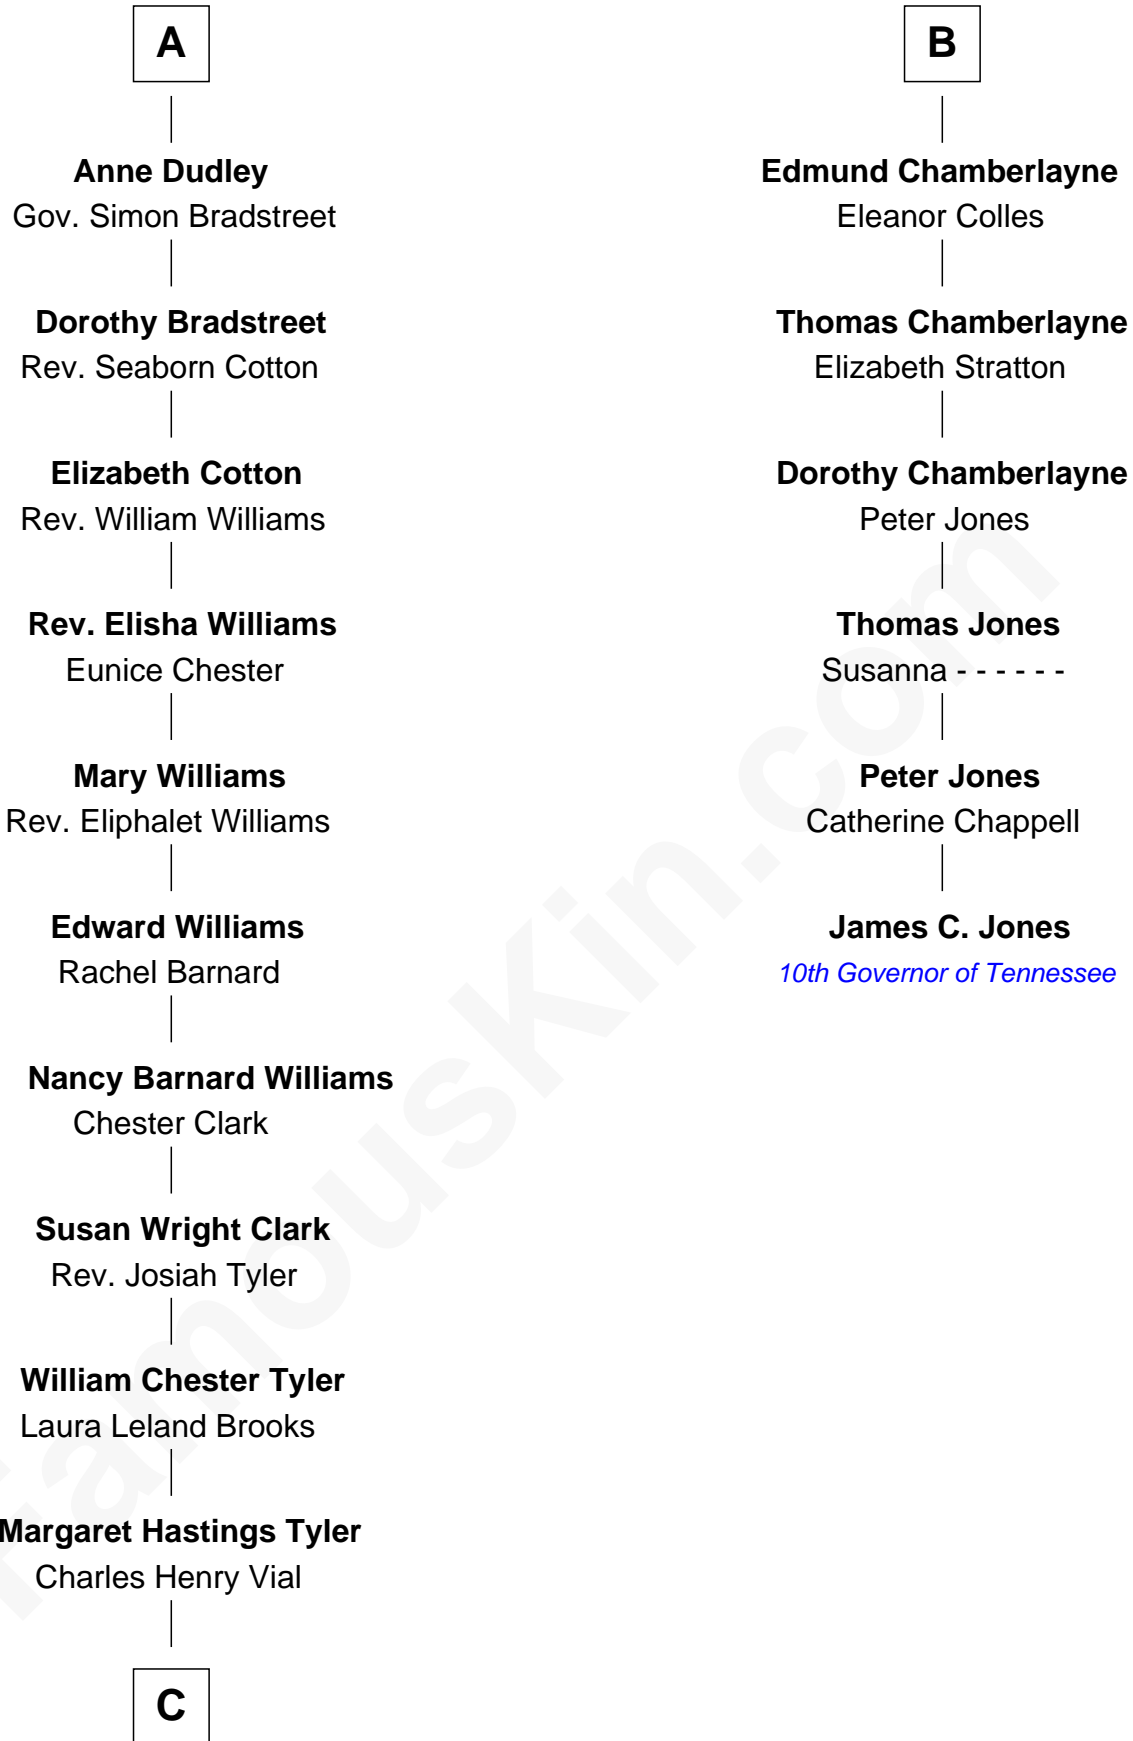

FamousKin.com

Relationship Chart of

Kate Upton

Sports Illustrated Swimsuit Cover Model

12th cousin 7 times removed of

James C. Jones

10th Governor of Tennessee

C

—
Elizabeth Brooks Vial
Stephen Edward Upton

—
Jefferson Matthew Upton
Shelley Fawn Davis

—
Kate Upton
Model and Actress

FamousKin.com