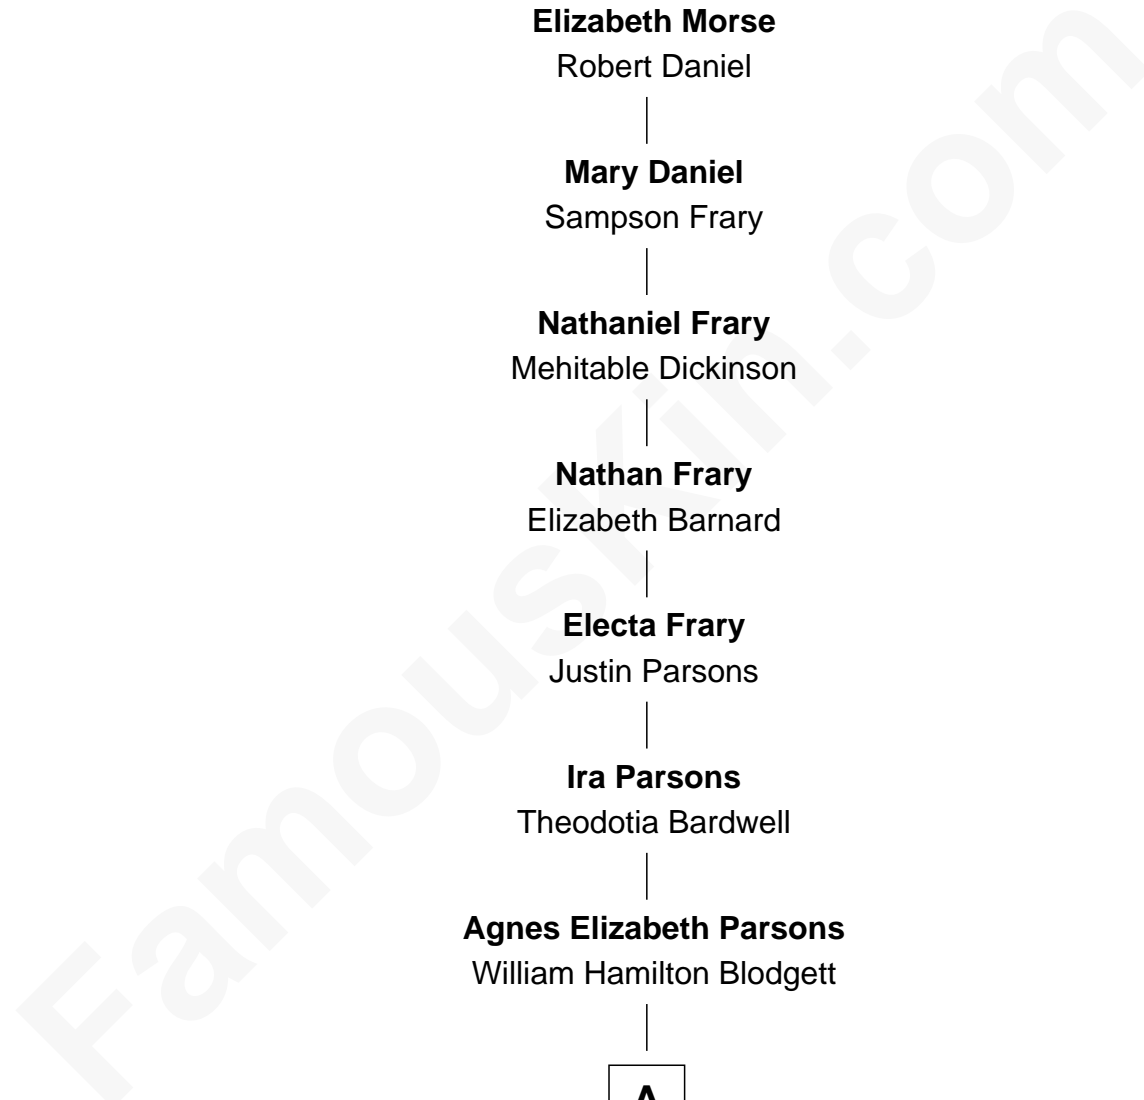

Samuel Morse

Elizabeth Jasper

Elizabeth Morse

Robert Daniel

Mary Daniel

Sampson Frary

Nathaniel Frary

Mehitable Dickinson

Nathan Frary

Elizabeth Barnard

Electa Frary

Justin Parsons

Ira Parsons

Theodotia Bardwell

Agnes Elizabeth Parsons

William Hamilton Blodgett

A