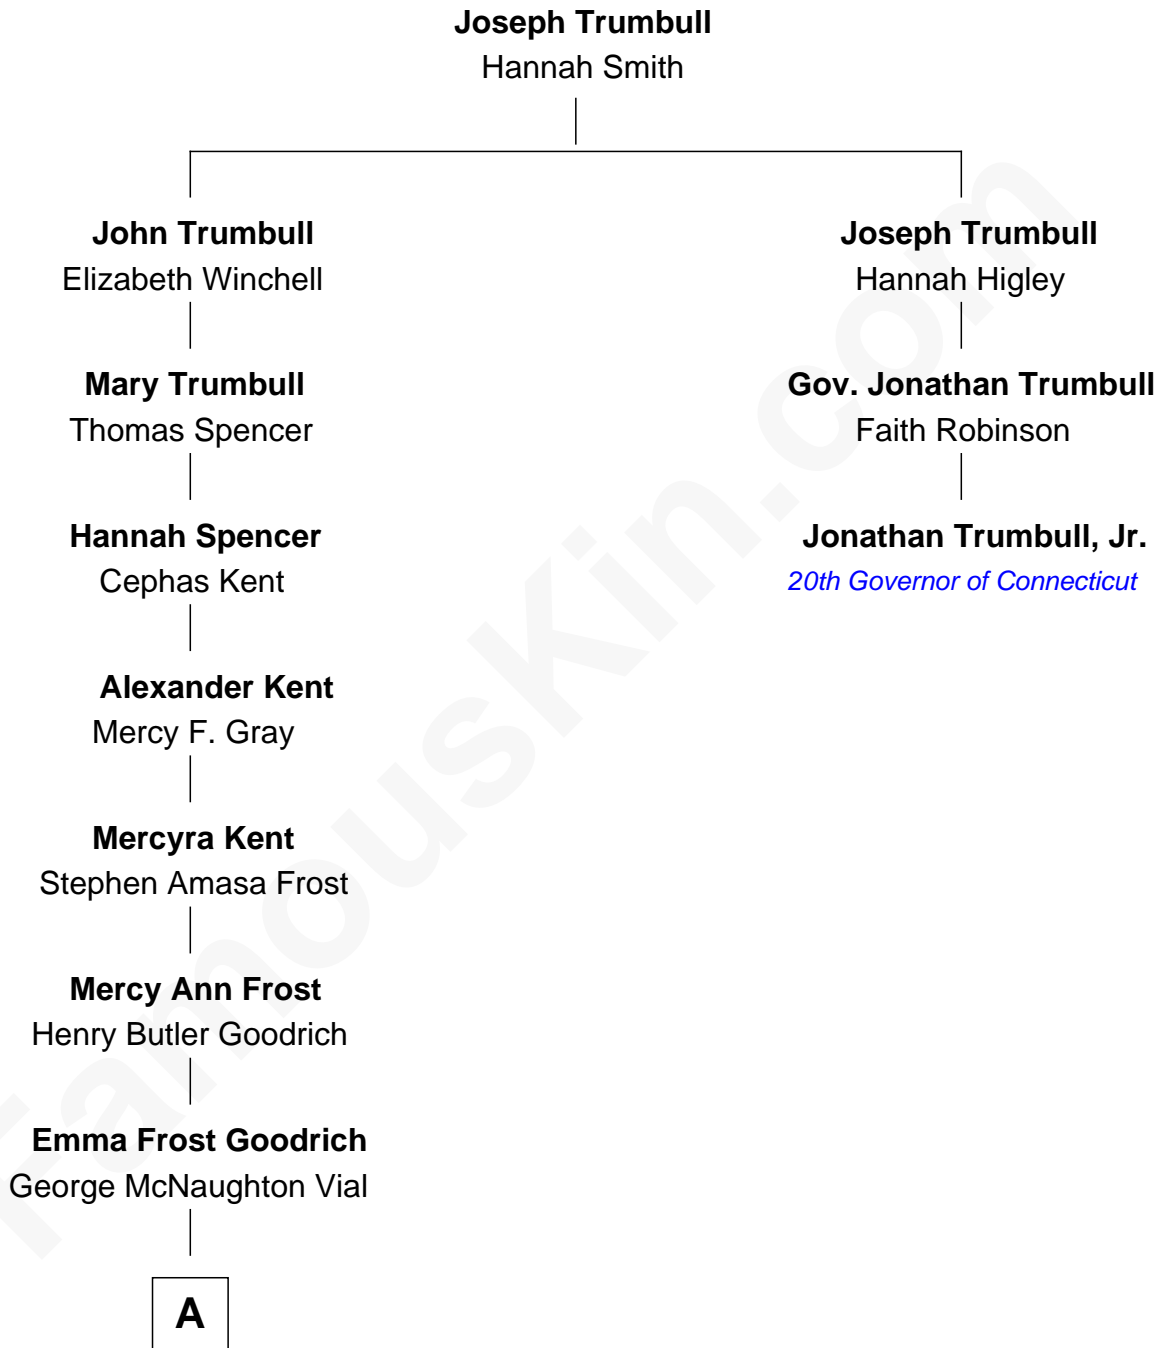

FamousKin.com

Relationship Chart of

Kate Upton

Sports Illustrated Swimsuit Cover Model

2nd cousin 8 times removed of

Jonathan Trumbull, Jr.
20th Governor of Connecticut

A

—
Charles Henry Vial
Margaret Hastings Tyler

—
Elizabeth Brooks Vial
Stephen Edward Upton

—
Jefferson Matthew Upton
Shelley Fawn Davis

—
Kate Upton
Model and Actress

FamousKin.com