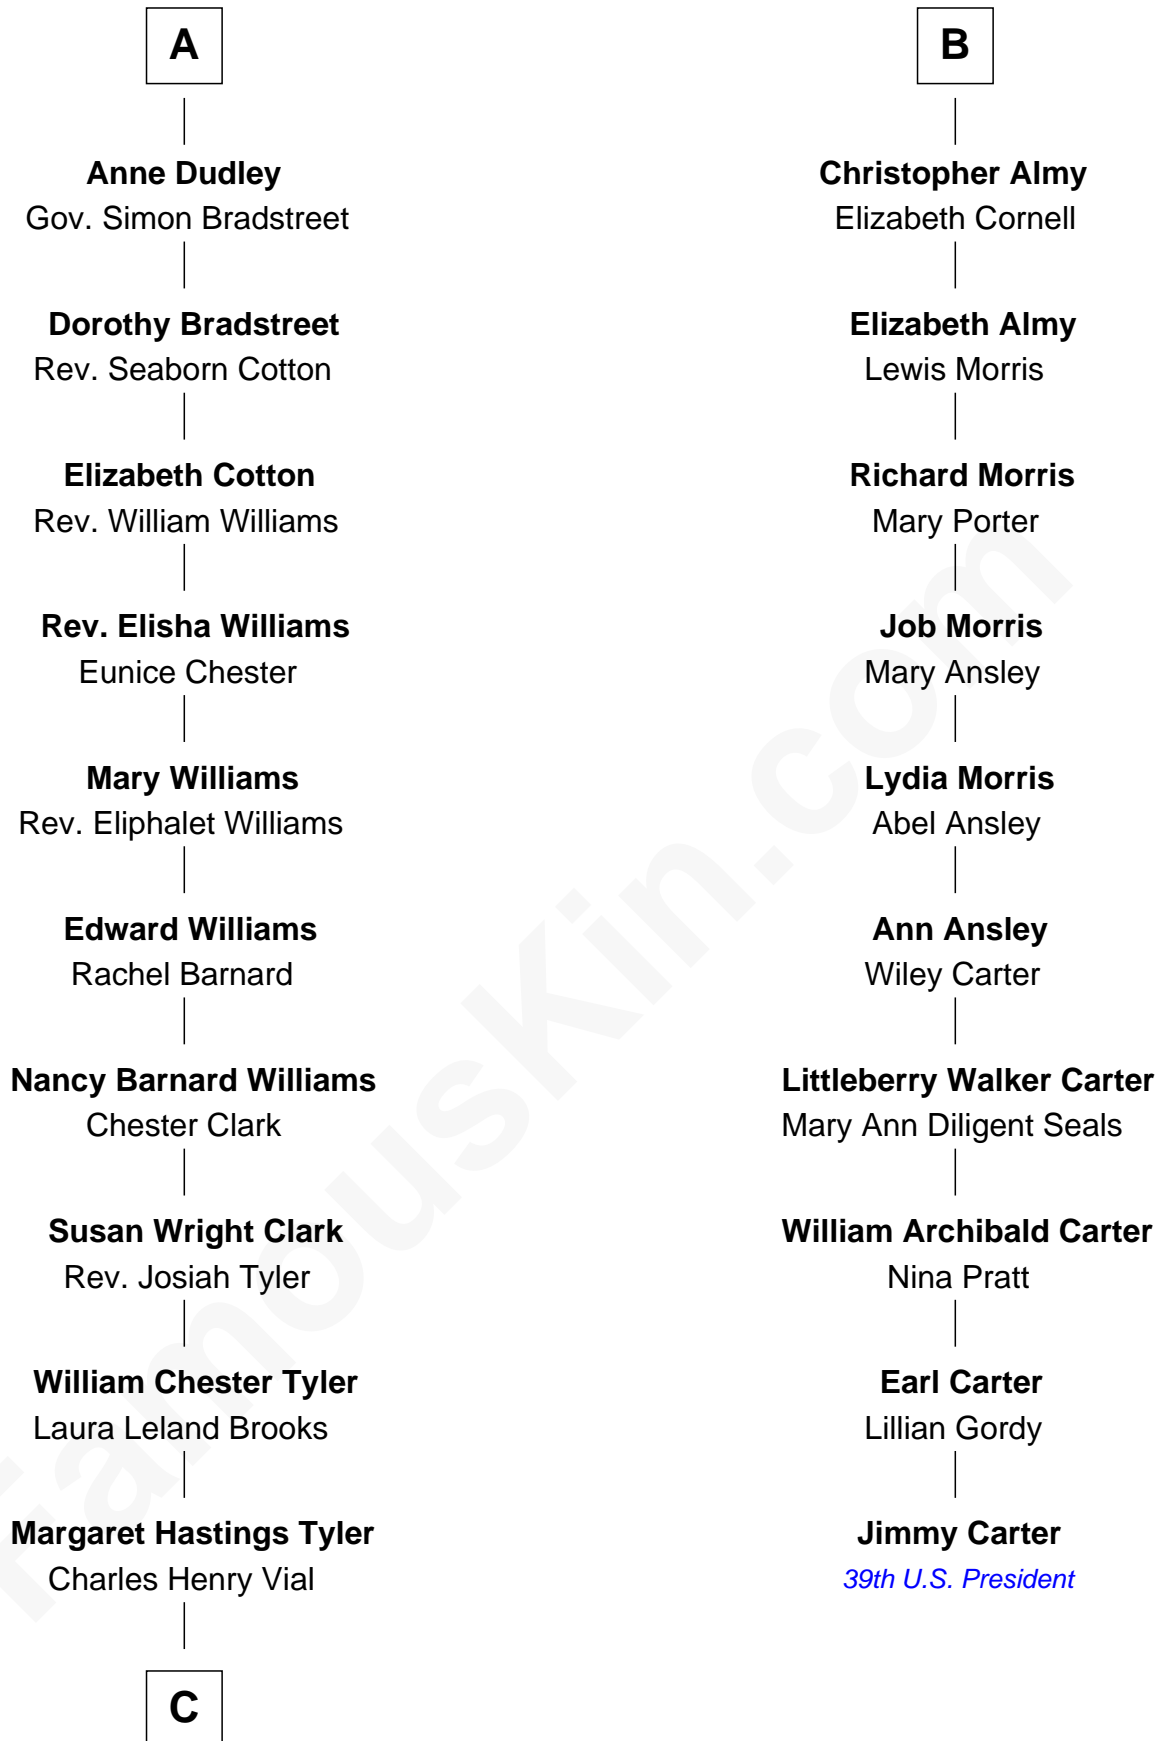

## Relationship Chart of

### Kate Upton

*Sports Illustrated Swimsuit Cover Model*

16th cousin 3 times removed of

**Jimmy Carter**

*39th U.S. President*

**C**

**Elizabeth Brooks Vial**  
Stephen Edward Upton

**Jefferson Matthew Upton**  
Shelley Fawn Davis