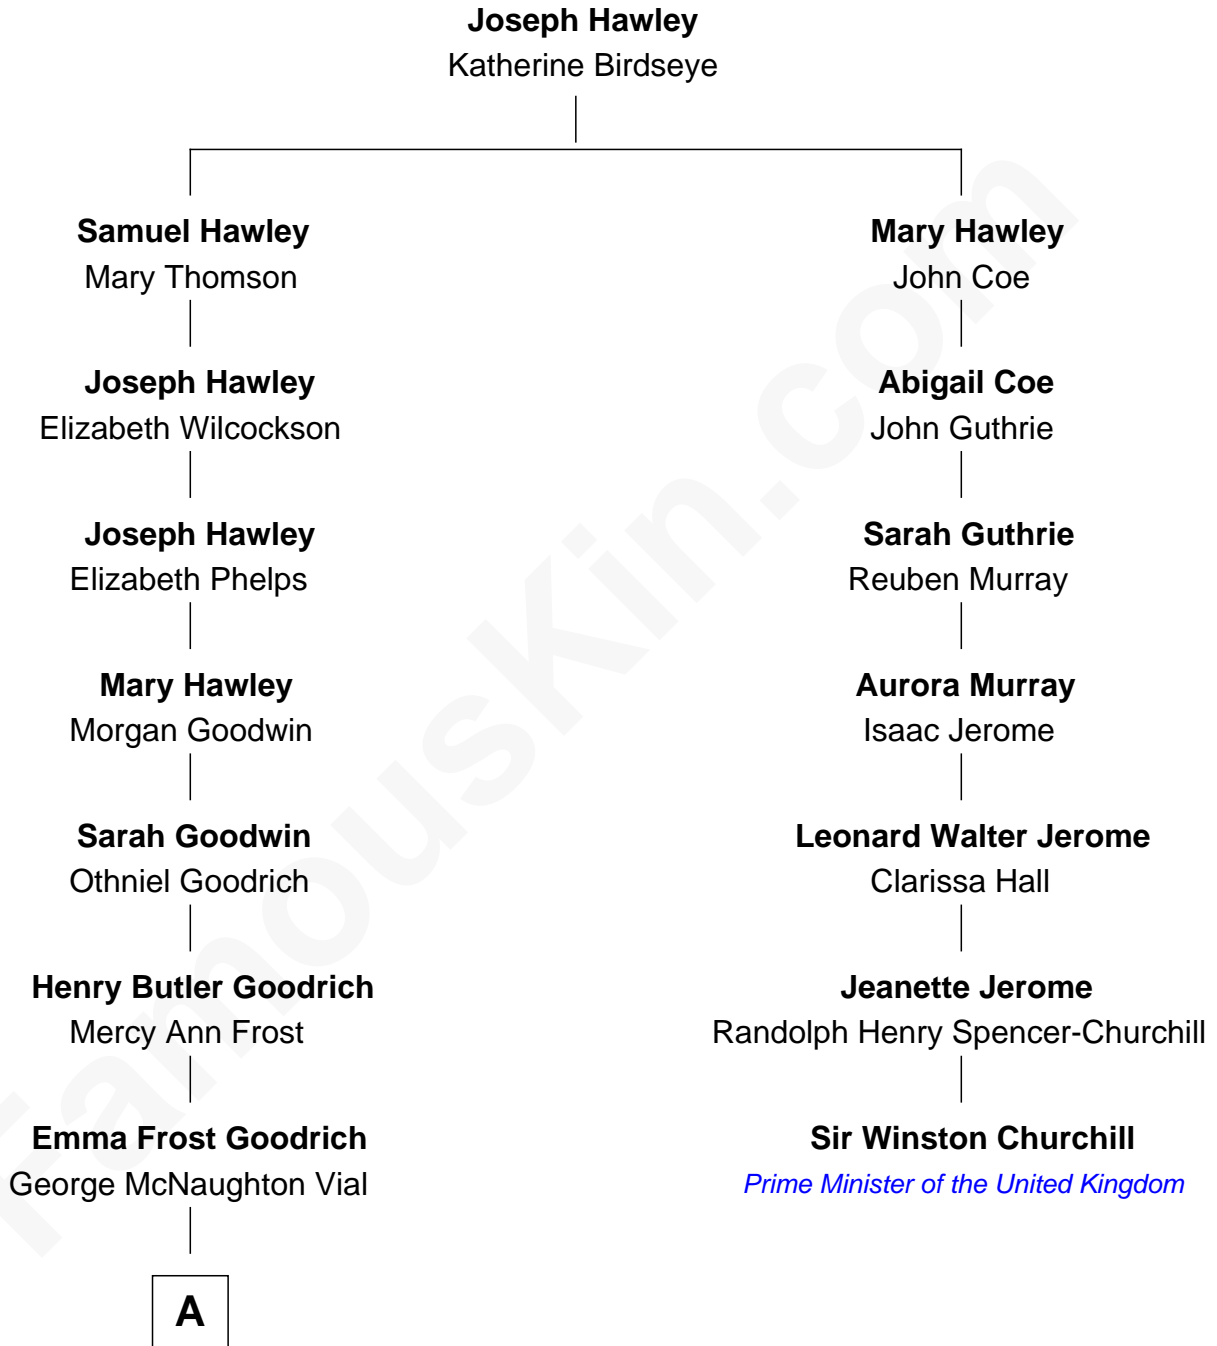

## Relationship Chart of

### Kate Upton

*Sports Illustrated Swimsuit Cover Model*

6th cousin 4 times removed of

### Sir Winston Churchill

*Prime Minister of the United Kingdom*

**A**

—  
**Charles Henry Vial**  
Margaret Hastings Tyler

—  
**Elizabeth Brooks Vial**  
Stephen Edward Upton

—  
**Jefferson Matthew Upton**  
Shelley Fawn Davis