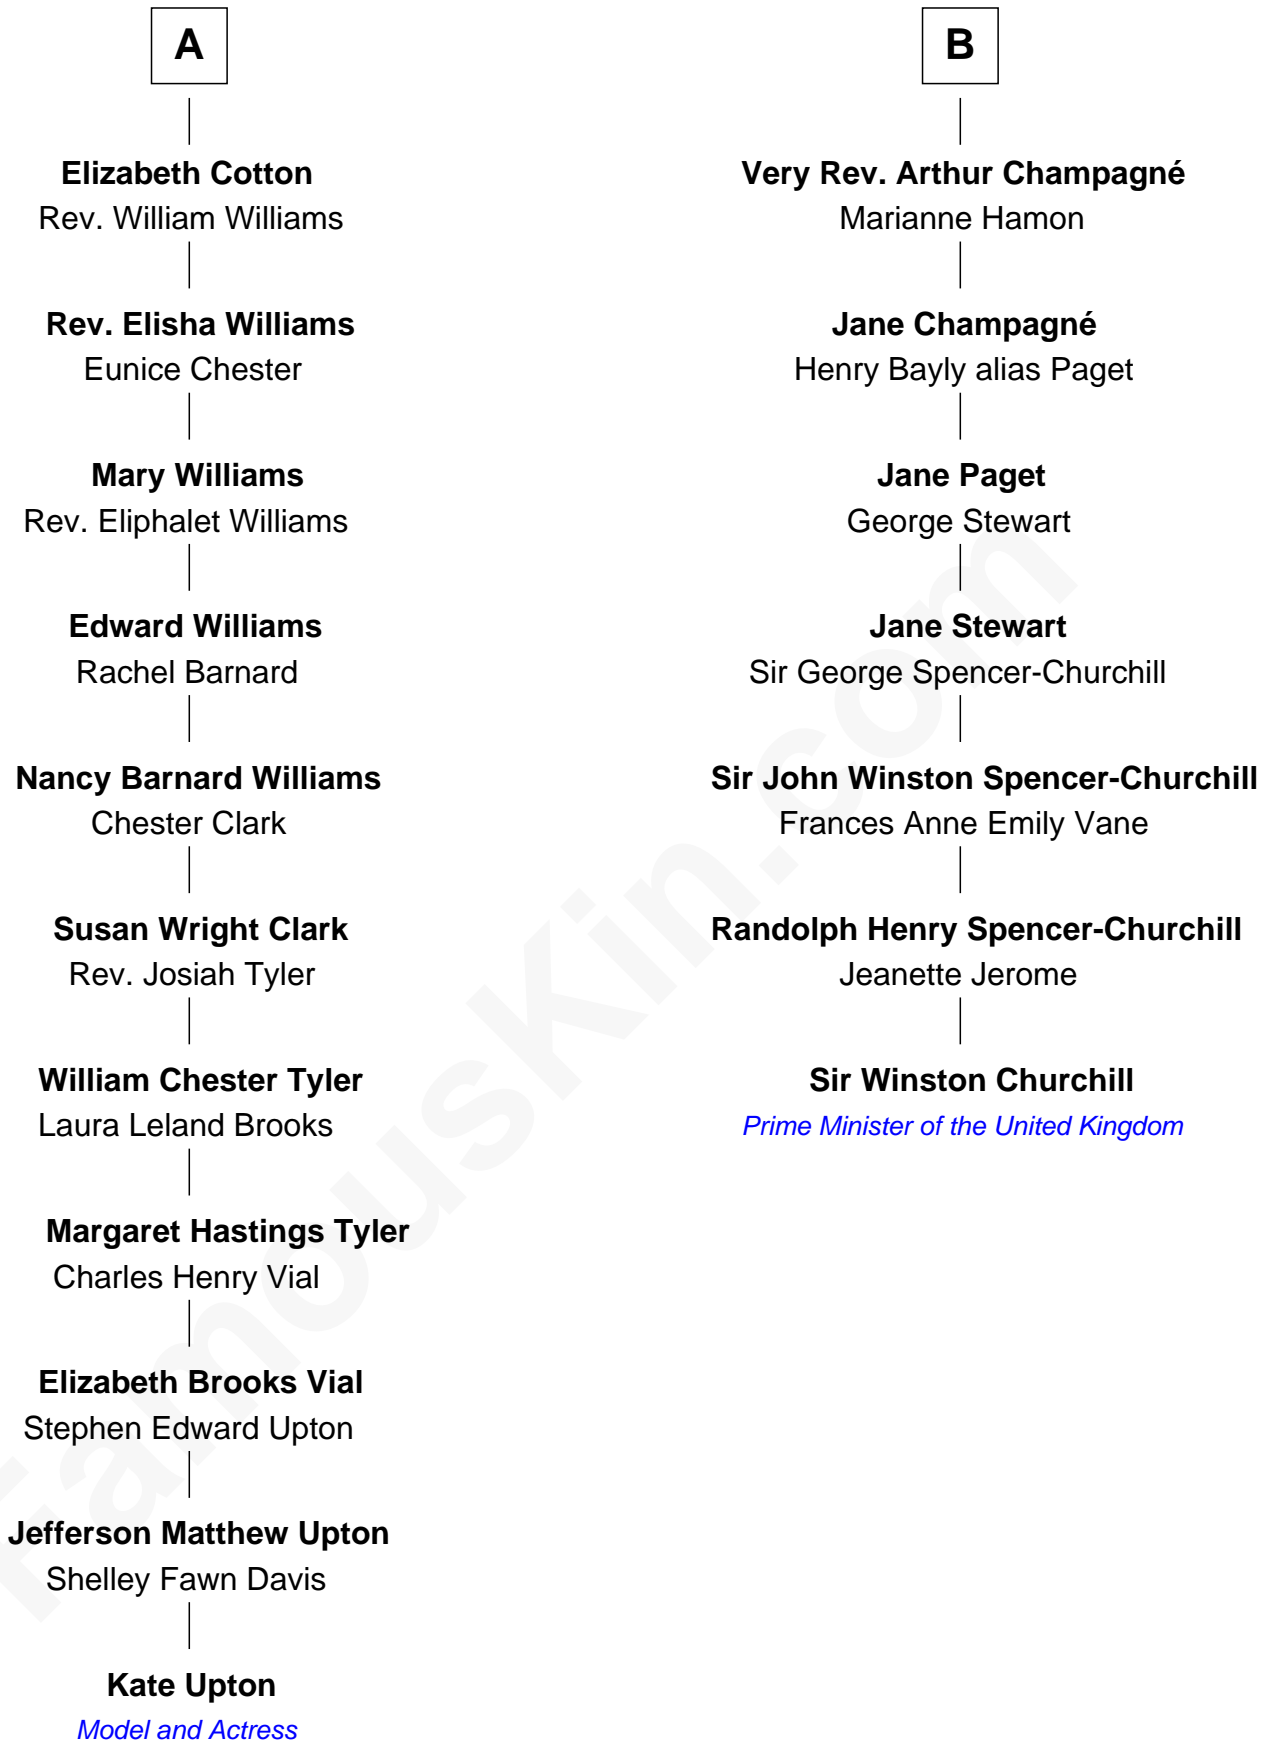

**Sir Henry Dudley**  
----- Ashton  
*Probable*

**Anne Dudley**  
Sir Francis Popham

**Roger Dudley**  
Susanna Thorne

**Frances Popham**  
Edward Conway

**Gov. Thomas Dudley**  
Dorothy York

**Dorothy Conway**  
Sir George Rawdon

**Anne Dudley**  
Gov. Simon Bradstreet

**Mary Rawdon**  
Arthur Forbes

**Dorothy Bradstreet**  
Rev. Seaborn Cotton

**Jane Forbes**  
Josias Champagné

**A**

**B**

Kate Upton photo by [acrofan.com](https://www.acrofan.com) (CC BY-SA 3.0)