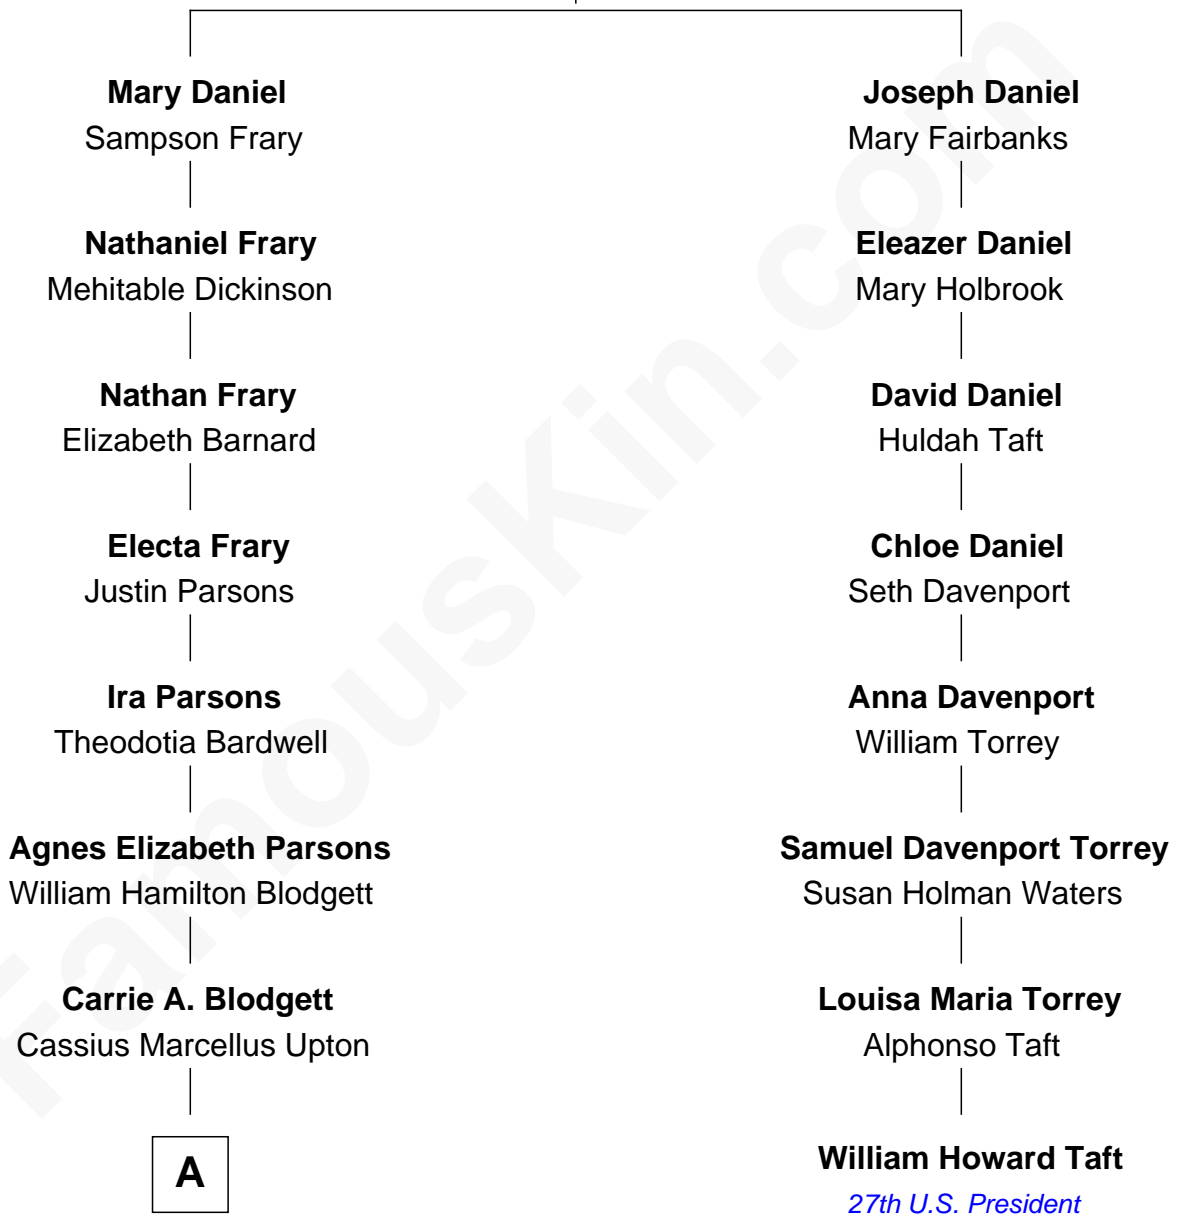

FamousKin.com

Relationship Chart of

Kate Upton

Sports Illustrated Swimsuit Cover Model

7th cousin 3 times removed of

William Howard Taft

27th U.S. President

Robert Daniel
Elizabeth Morse

A

—
Frederick Stanley Upton

Margaret M. Beckley

—
Stephen Edward Upton

Elizabeth Brooks Vial

—
Jefferson Matthew Upton

Shelley Fawn Davis

—
Kate Upton