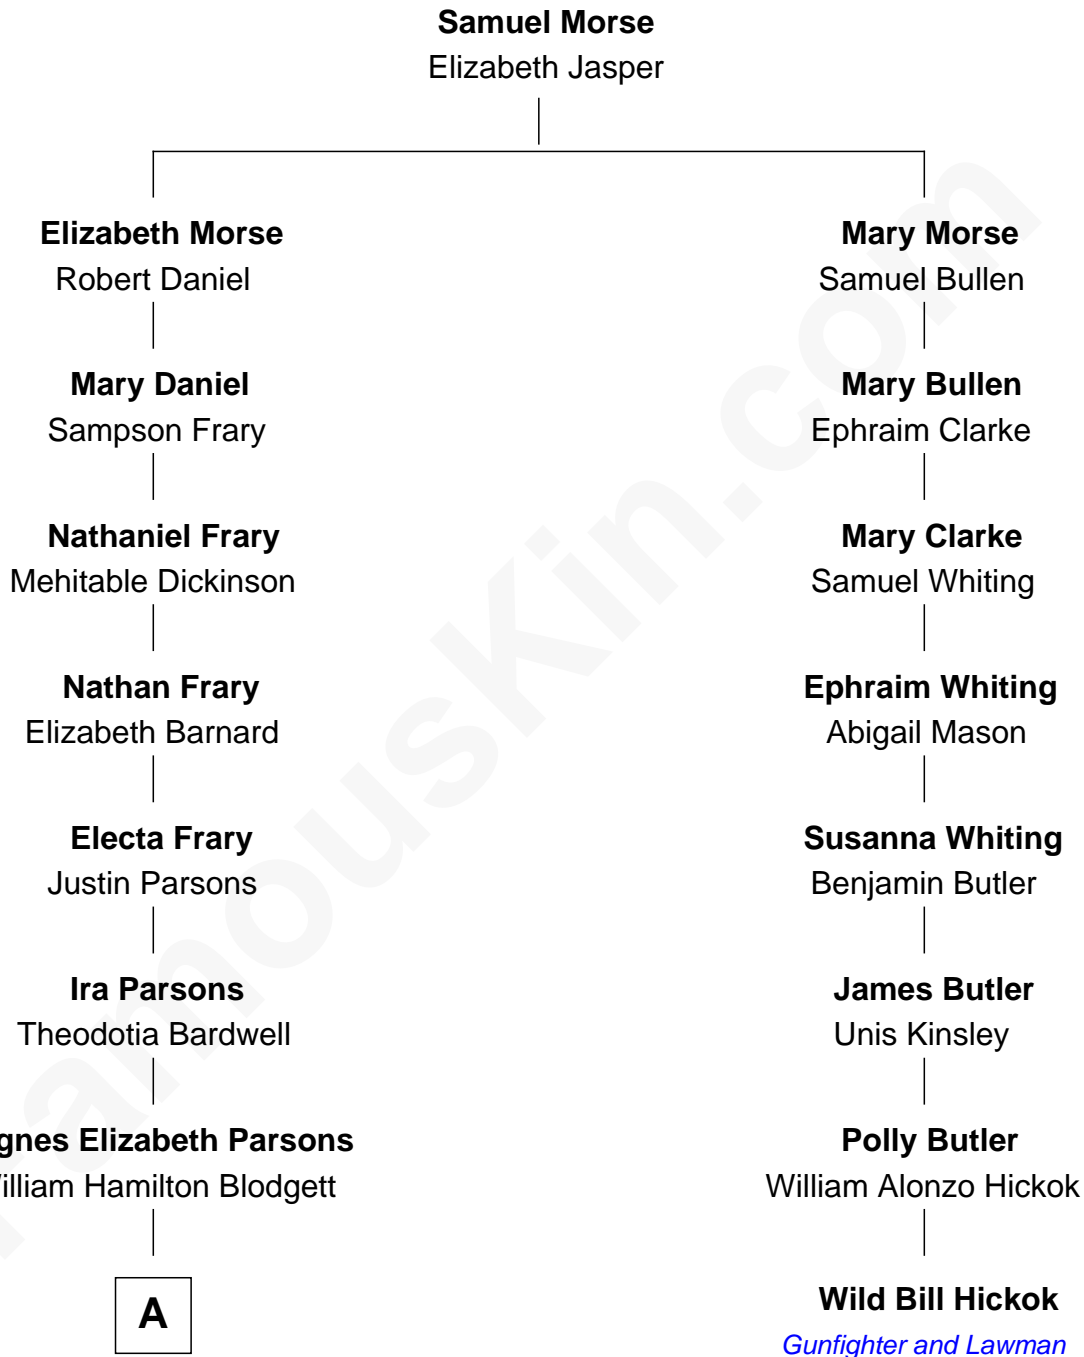

FamousKin.com

Relationship Chart of

Kate Upton

Sports Illustrated Swimsuit Cover Model

7th cousin 4 times removed of

Wild Bill Hickok

Gunfighter and Lawman

A

—
Carrie A. Blodgett
Cassius Marcellus Upton

—
Frederick Stanley Upton
Margaret M. Beckley

—
Stephen Edward Upton
Elizabeth Brooks Vial

—
Jefferson Matthew Upton
Shelley Fawn Davis

—
Kate Upton
Model and Actress