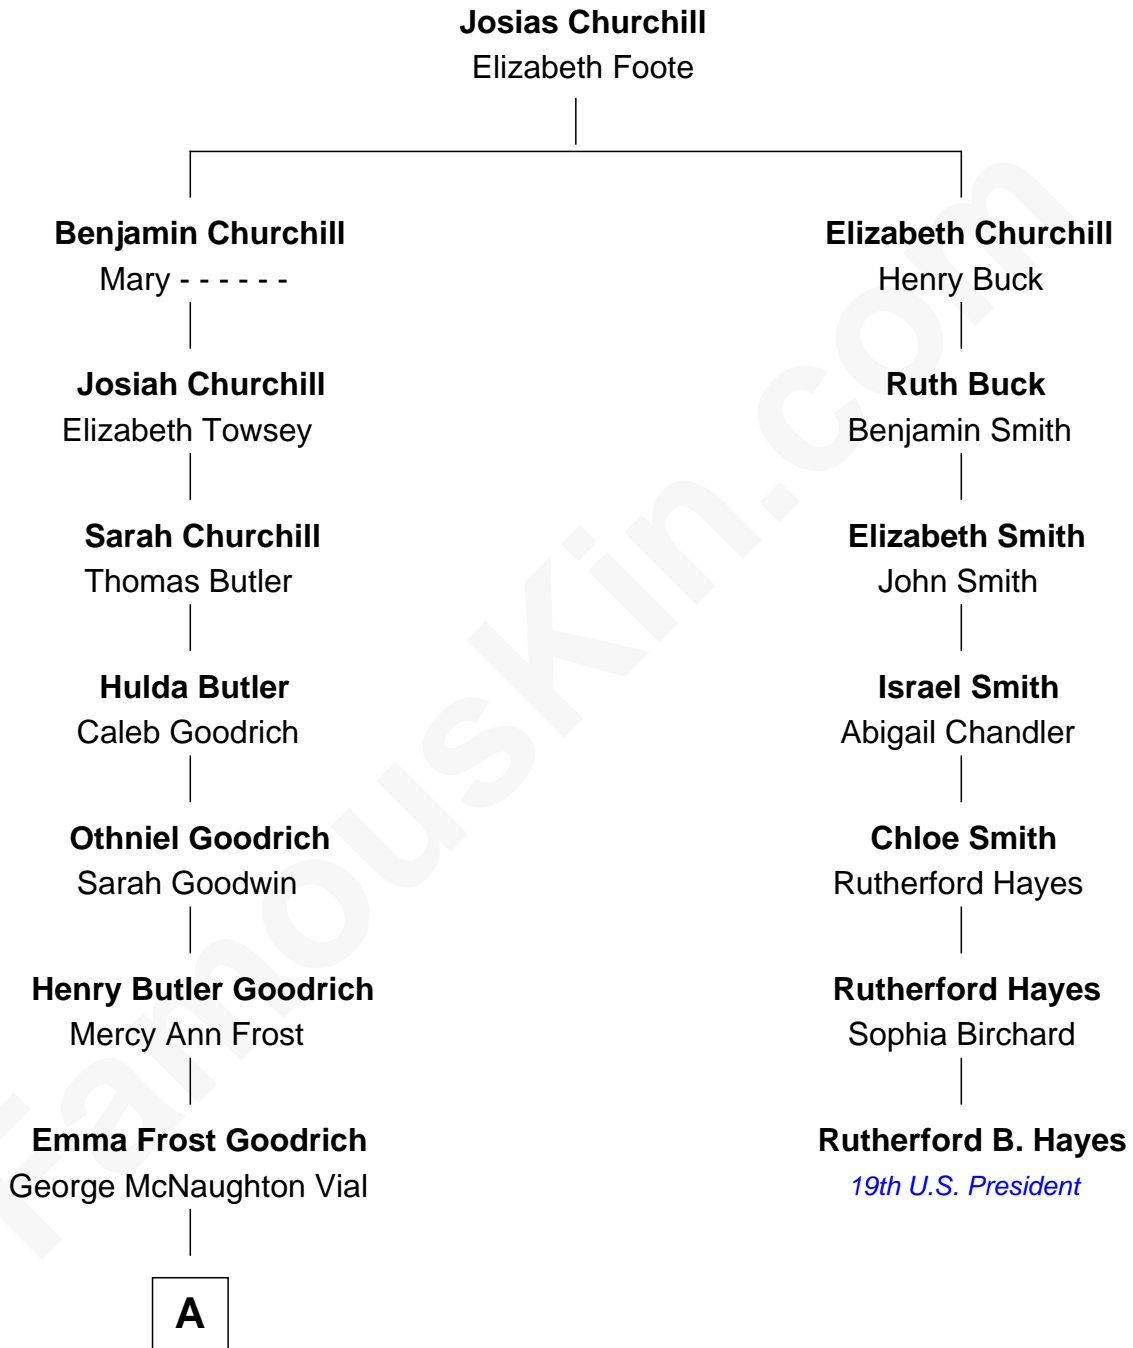

FamousKin.com

Relationship Chart of

Kate Upton

Sports Illustrated Swimsuit Cover Model

6th cousin 4 times removed of

Rutherford B. Hayes
19th U.S. President

A

—
Charles Henry Vial
Margaret Hastings Tyler

—
Elizabeth Brooks Vial
Stephen Edward Upton

—
Jefferson Matthew Upton
Shelley Fawn Davis

—
Kate Upton
Model and Actress

FamousKin.com