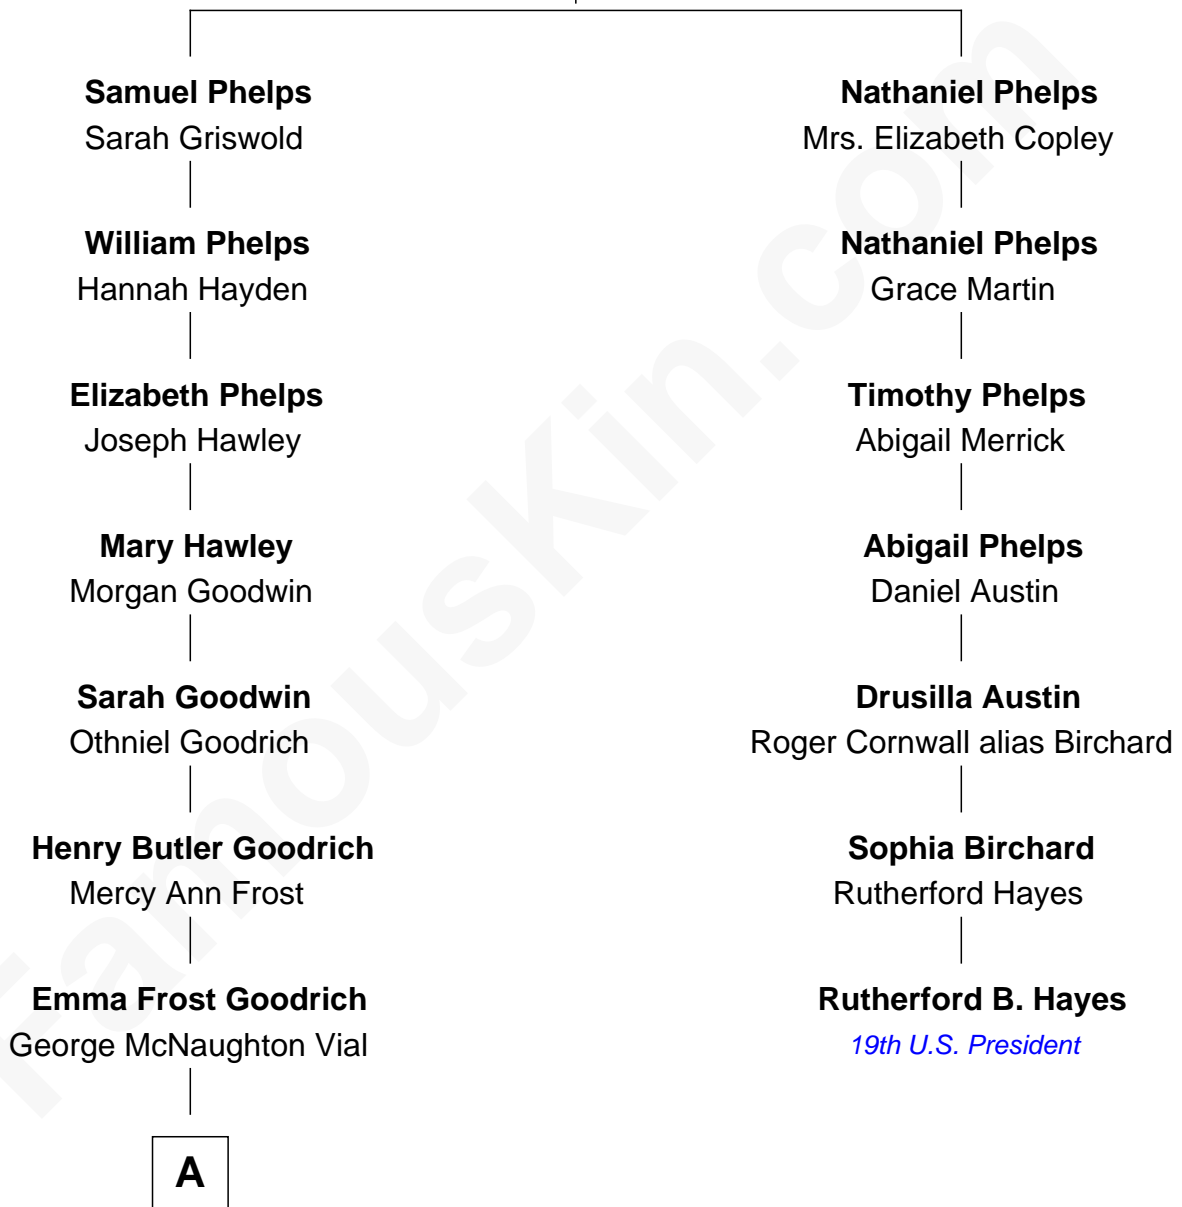

## Relationship Chart of

### Kate Upton

*Sports Illustrated Swimsuit Cover Model*

6th cousin 4 times removed of

**Rutherford B. Hayes**  
*19th U.S. President*

**William Phelps**

Mary - - - - -

**A**

**Charles Henry Vial**  
Margaret Hastings Tyler

**Elizabeth Brooks Vial**  
Stephen Edward Upton

**Jefferson Matthew Upton**  
Shelley Fawn Davis

**Kate Upton**  
*Model and Actress*

FamousKin.com