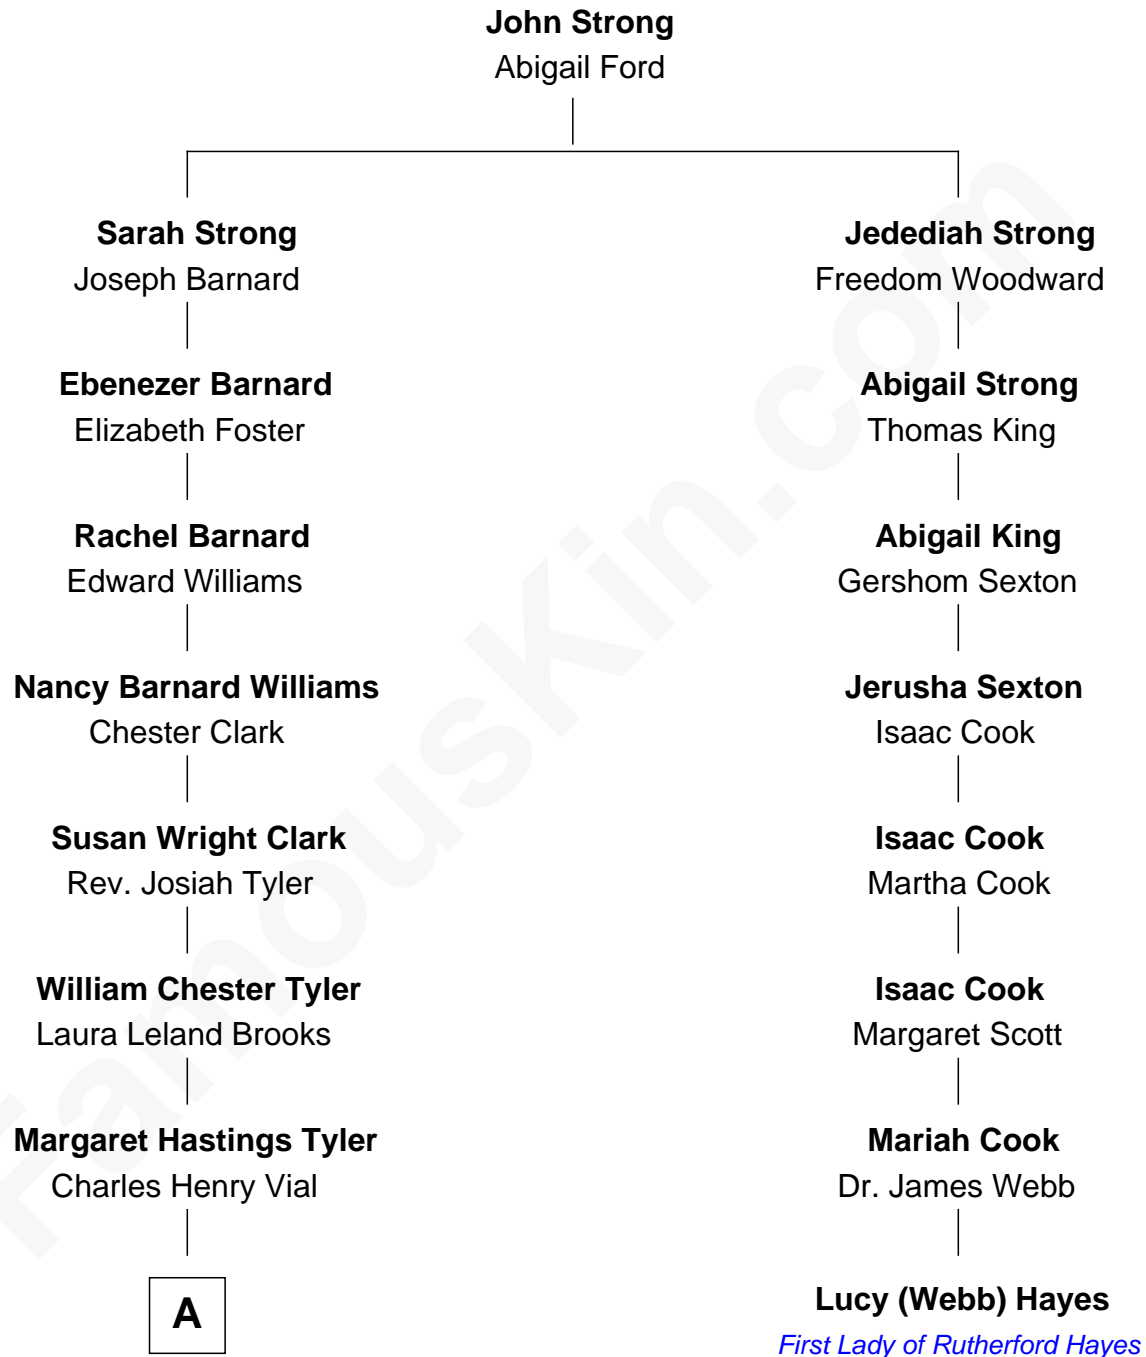

FamousKin.com

Relationship Chart of

Kate Upton

Sports Illustrated Swimsuit Cover Model

7th cousin 2 times removed of

Lucy (Webb) Hayes

First Lady of President Rutherford B. Hayes

A

—
Elizabeth Brooks Vial
Stephen Edward Upton

—
Jefferson Matthew Upton
Shelley Fawn Davis

—
Kate Upton
Model and Actress

FamousKin.com