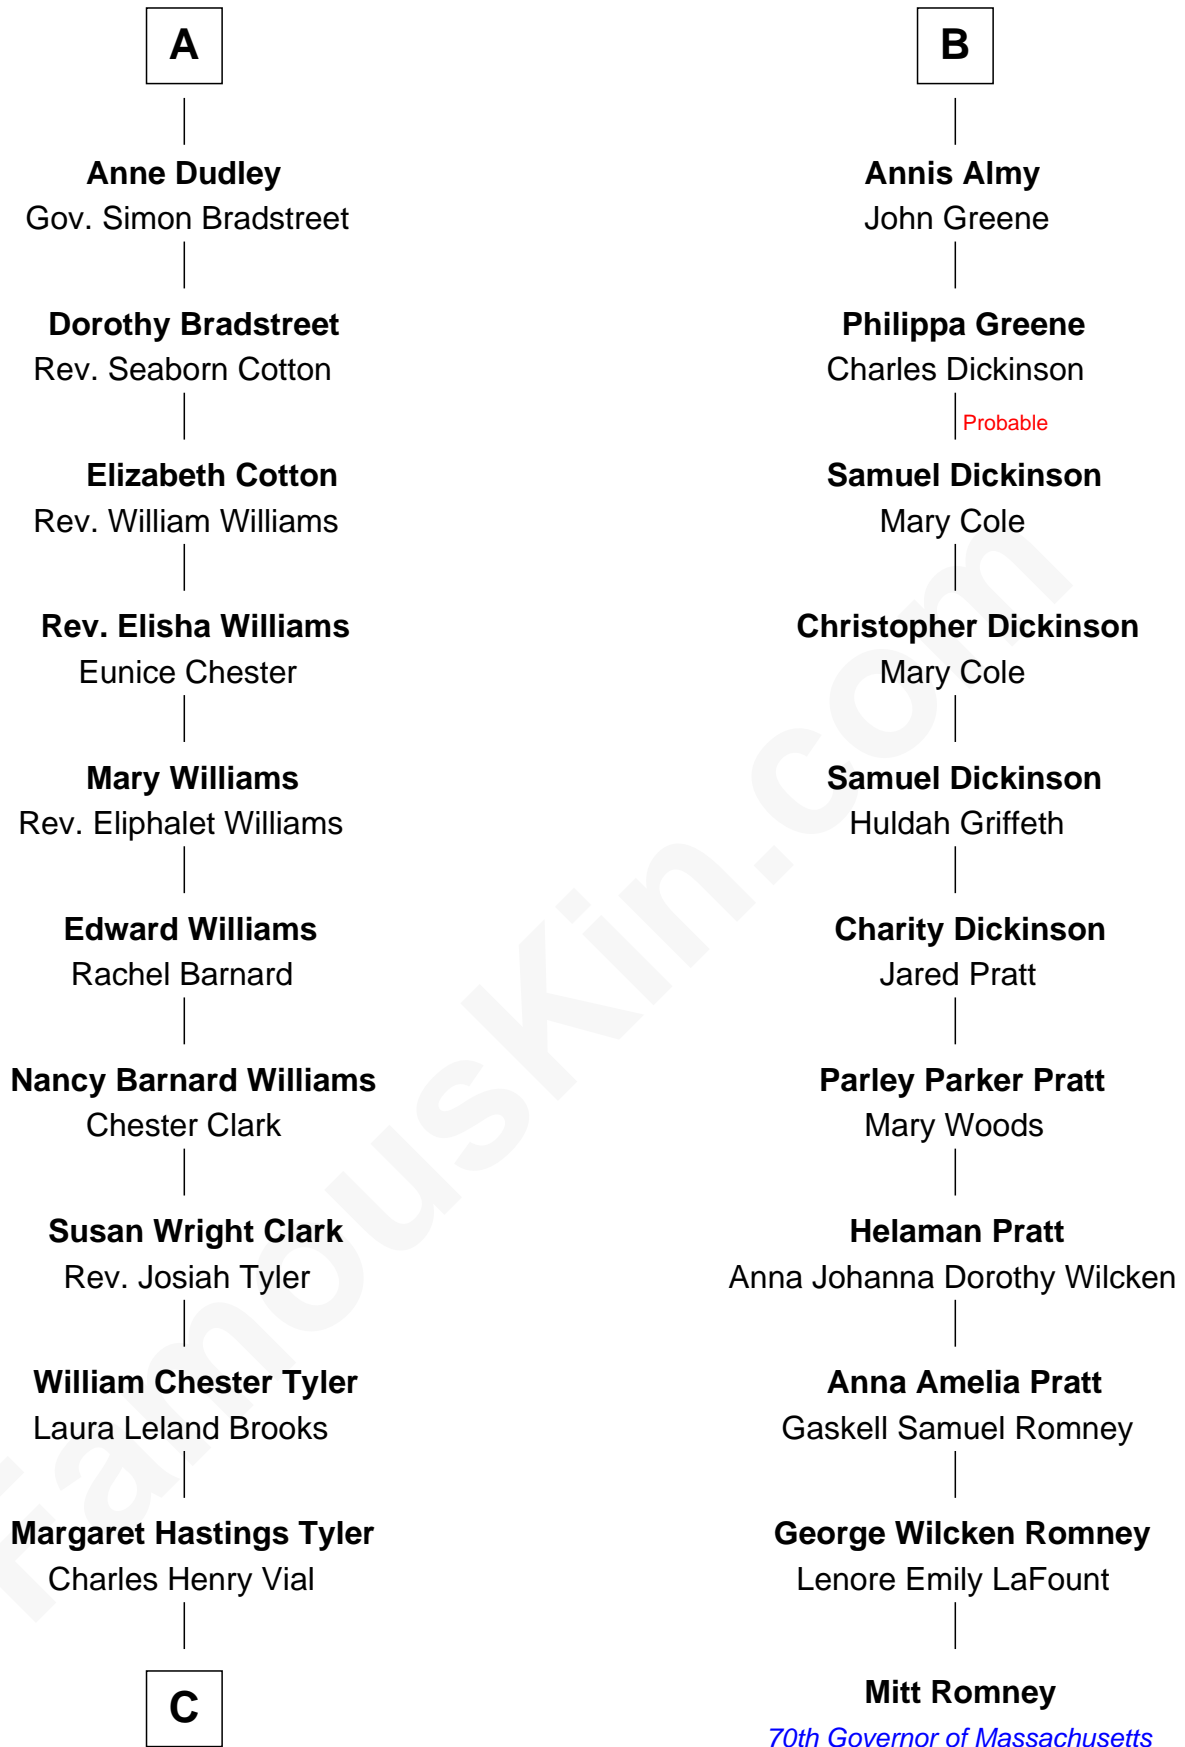

## Relationship Chart of

### Kate Upton

*Sports Illustrated Swimsuit Cover Model*

17th cousin 2 times removed of

### Mitt Romney

*70th Governor of Massachusetts*

**C**

**Elizabeth Brooks Vial**  
Stephen Edward Upton

**Jefferson Matthew Upton**  
Shelley Fawn Davis

**Kate Upton**  
*Model and Actress*

FamousKin.com