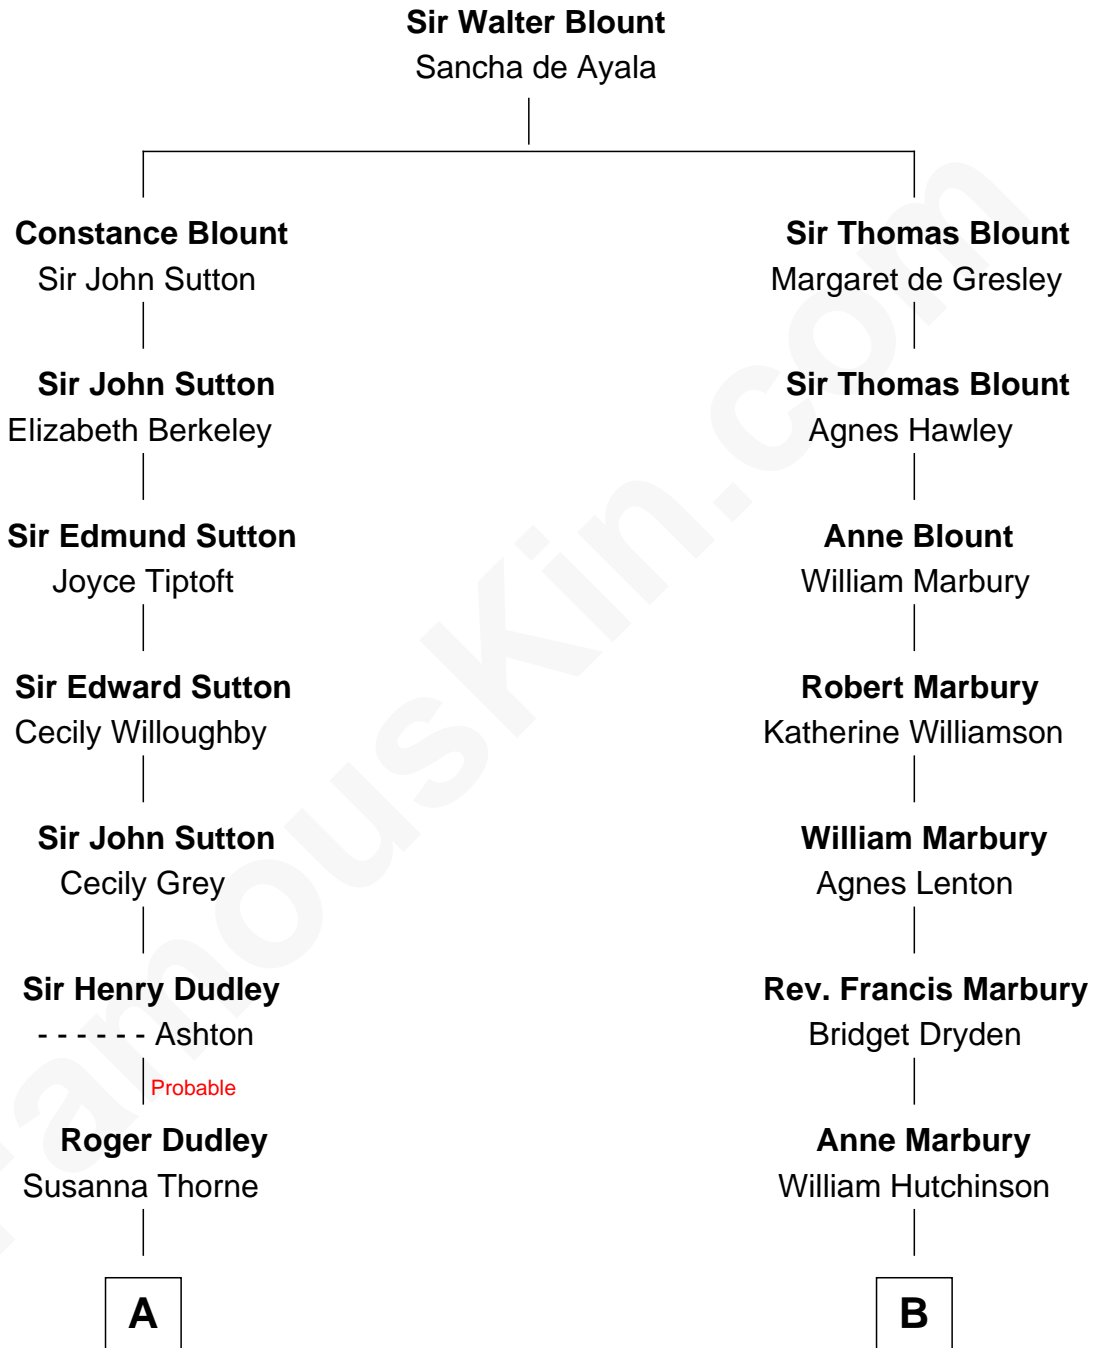

## Relationship Chart of

### Kate Upton

*Sports Illustrated Swimsuit Cover Model*

16th cousin 4 times removed of

**George Romney**

*43rd Governor of Michigan*

**C**

—  
**Margaret Hastings Tyler**

Charles Henry Vial

—  
**Elizabeth Brooks Vial**

Stephen Edward Upton

—  
**Jefferson Matthew Upton**

Shelley Fawn Davis

—  
**Kate Upton**

*Model and Actress*

FamousKin.com