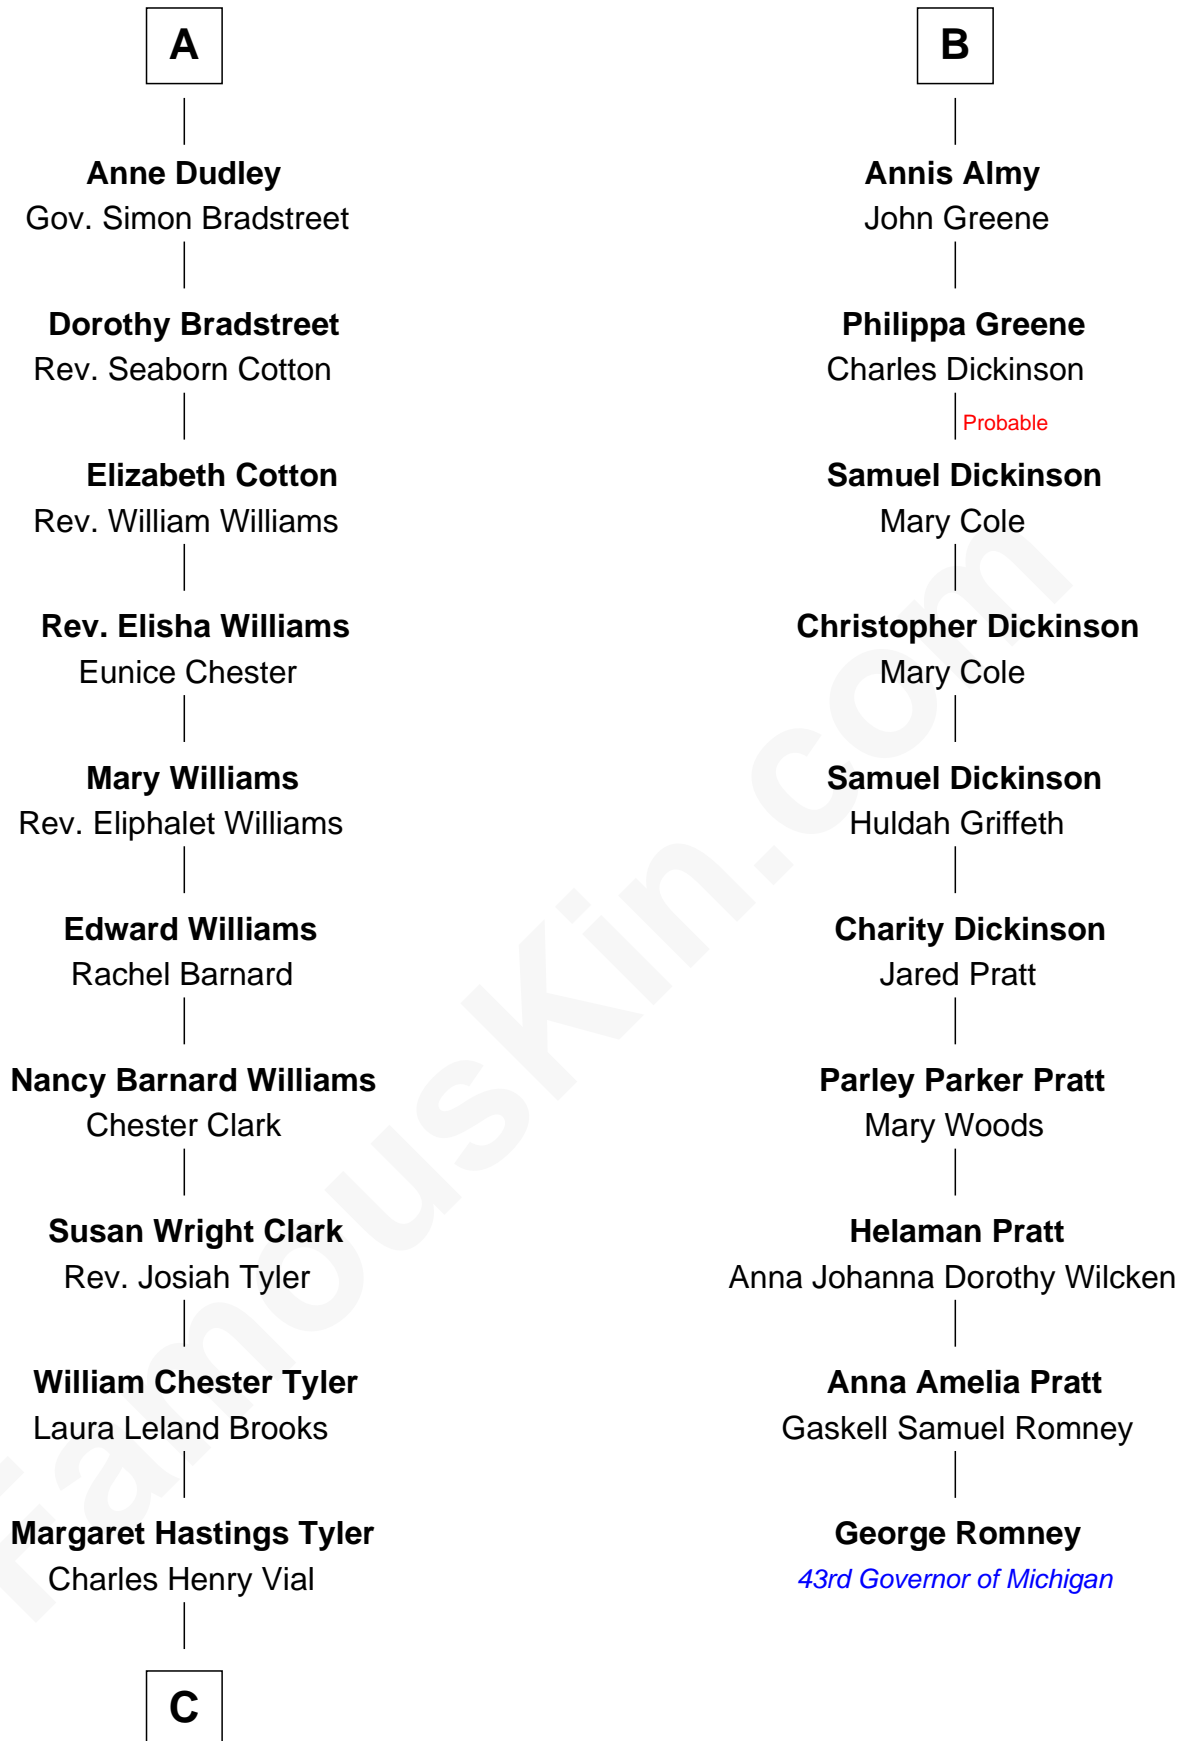

FamousKin.com

Relationship Chart of

Kate Upton

Sports Illustrated Swimsuit Cover Model

16th cousin 3 times removed of

George Romney

43rd Governor of Michigan

C

—
Elizabeth Brooks Vial
Stephen Edward Upton

—
Jefferson Matthew Upton
Shelley Fawn Davis

—
Kate Upton
Model and Actress

FamousKin.com