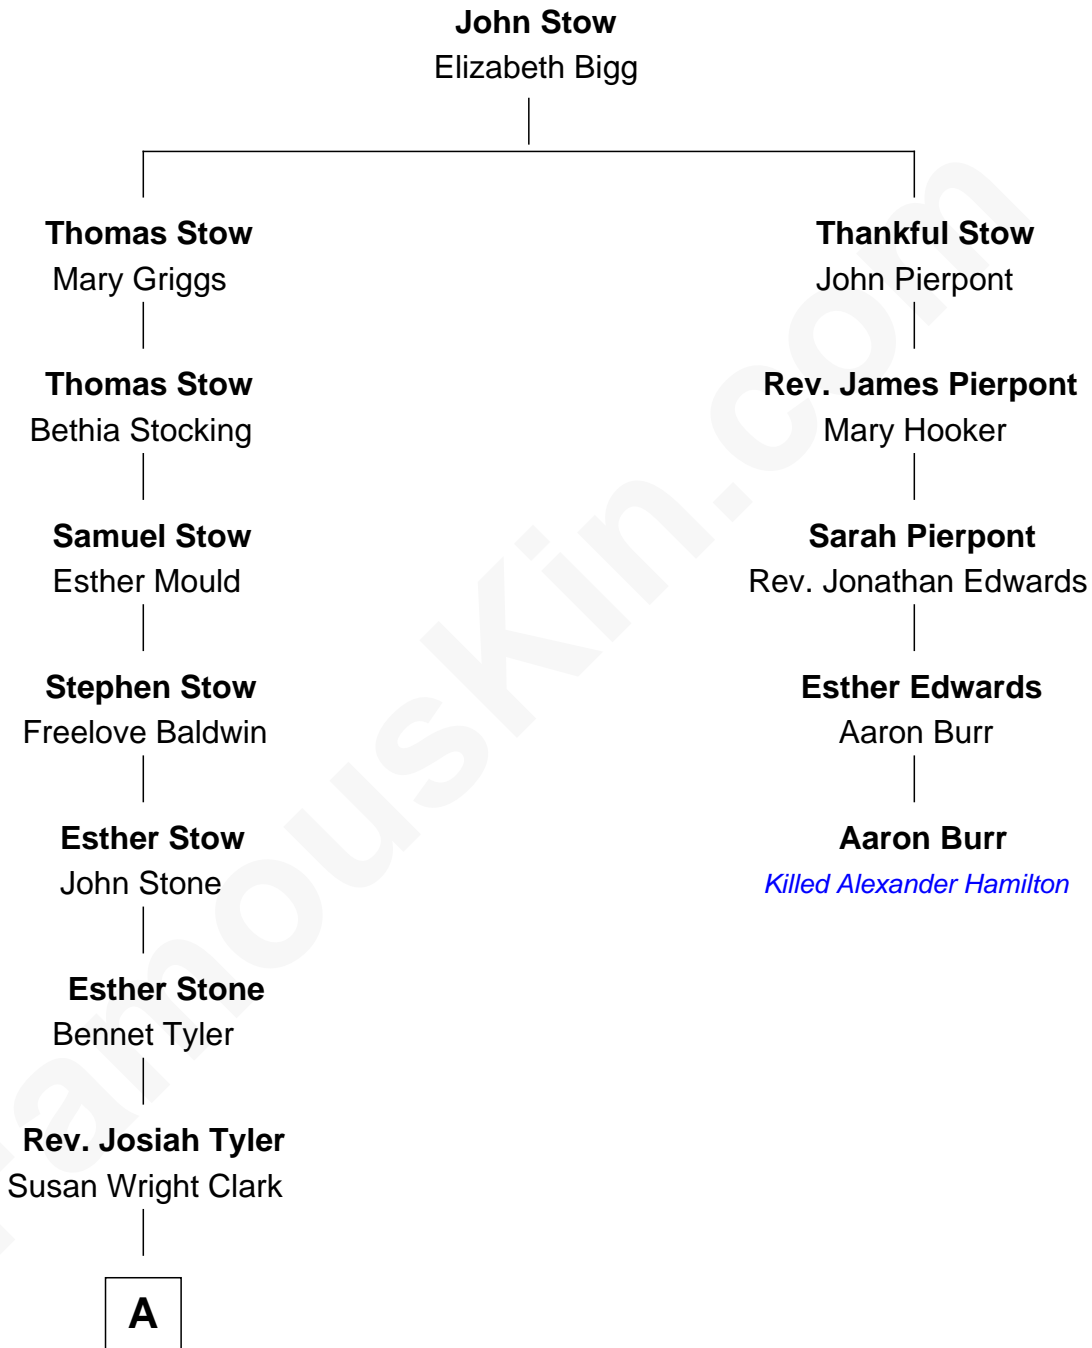

FamousKin.com

Relationship Chart of

Kate Upton

Sports Illustrated Swimsuit Cover Model

4th cousin 7 times removed of

Aaron Burr

Killed Alexander Hamilton

A

William Chester Tyler

Laura Leland Brooks

Margaret Hastings Tyler

Charles Henry Vial

Elizabeth Brooks Vial

Stephen Edward Upton

Jefferson Matthew Upton

Shelley Fawn Davis