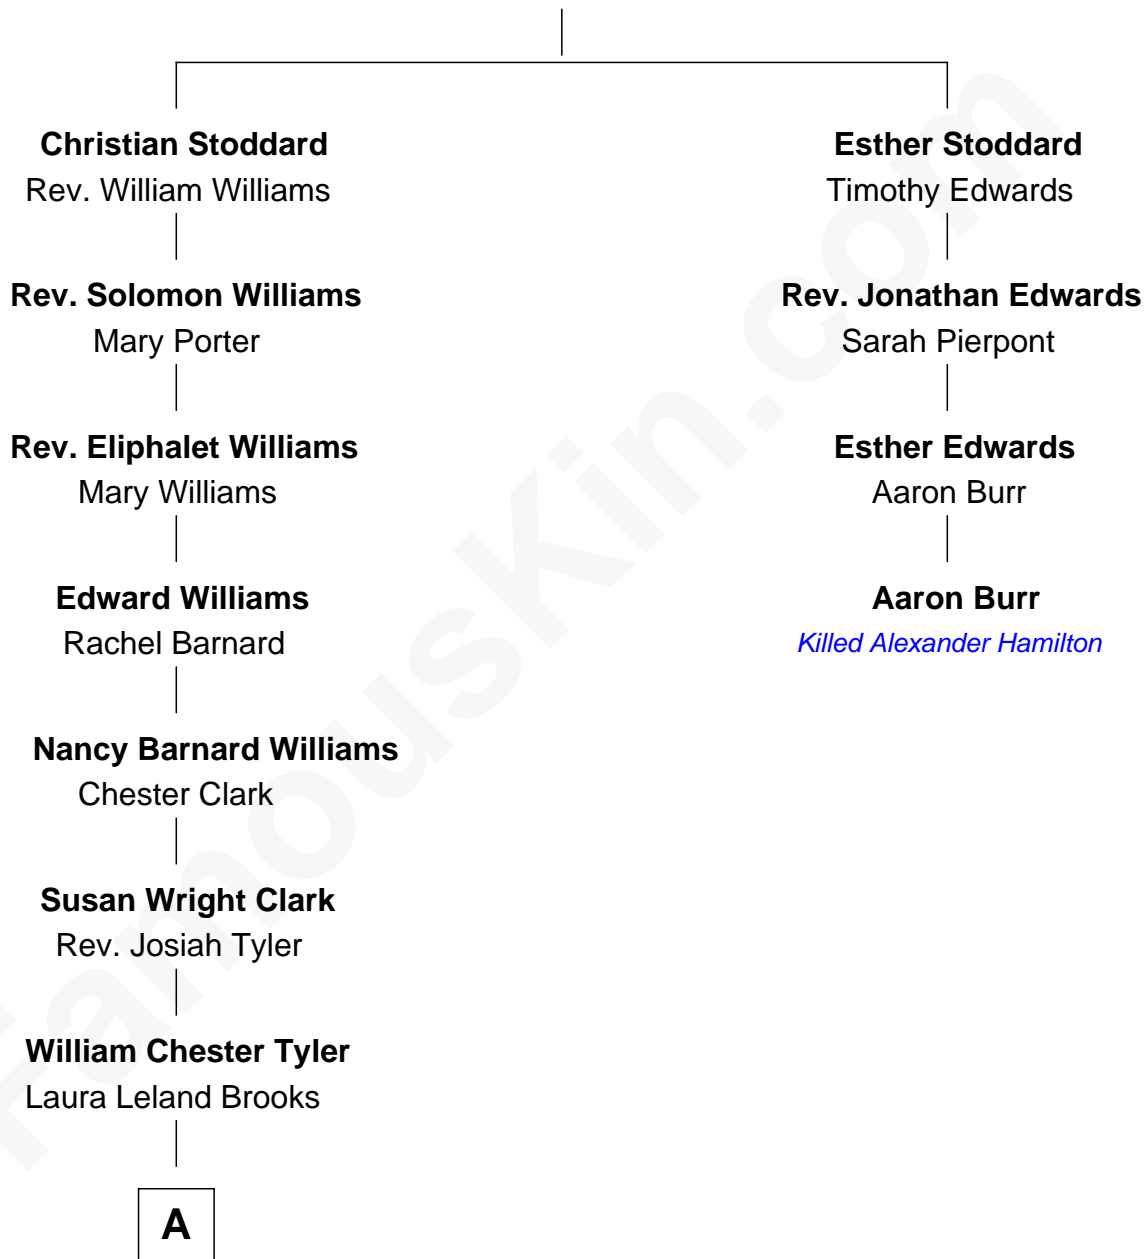

FamousKin.com

Relationship Chart of

Kate Upton

Sports Illustrated Swimsuit Cover Model

3rd cousin 7 times removed of

Aaron Burr

Killed Alexander Hamilton

Rev. Solomon Stoddard

Esther Warham

A

—
Margaret Hastings Tyler

Charles Henry Vial

—
Elizabeth Brooks Vial

Stephen Edward Upton

—
Jefferson Matthew Upton

Shelley Fawn Davis