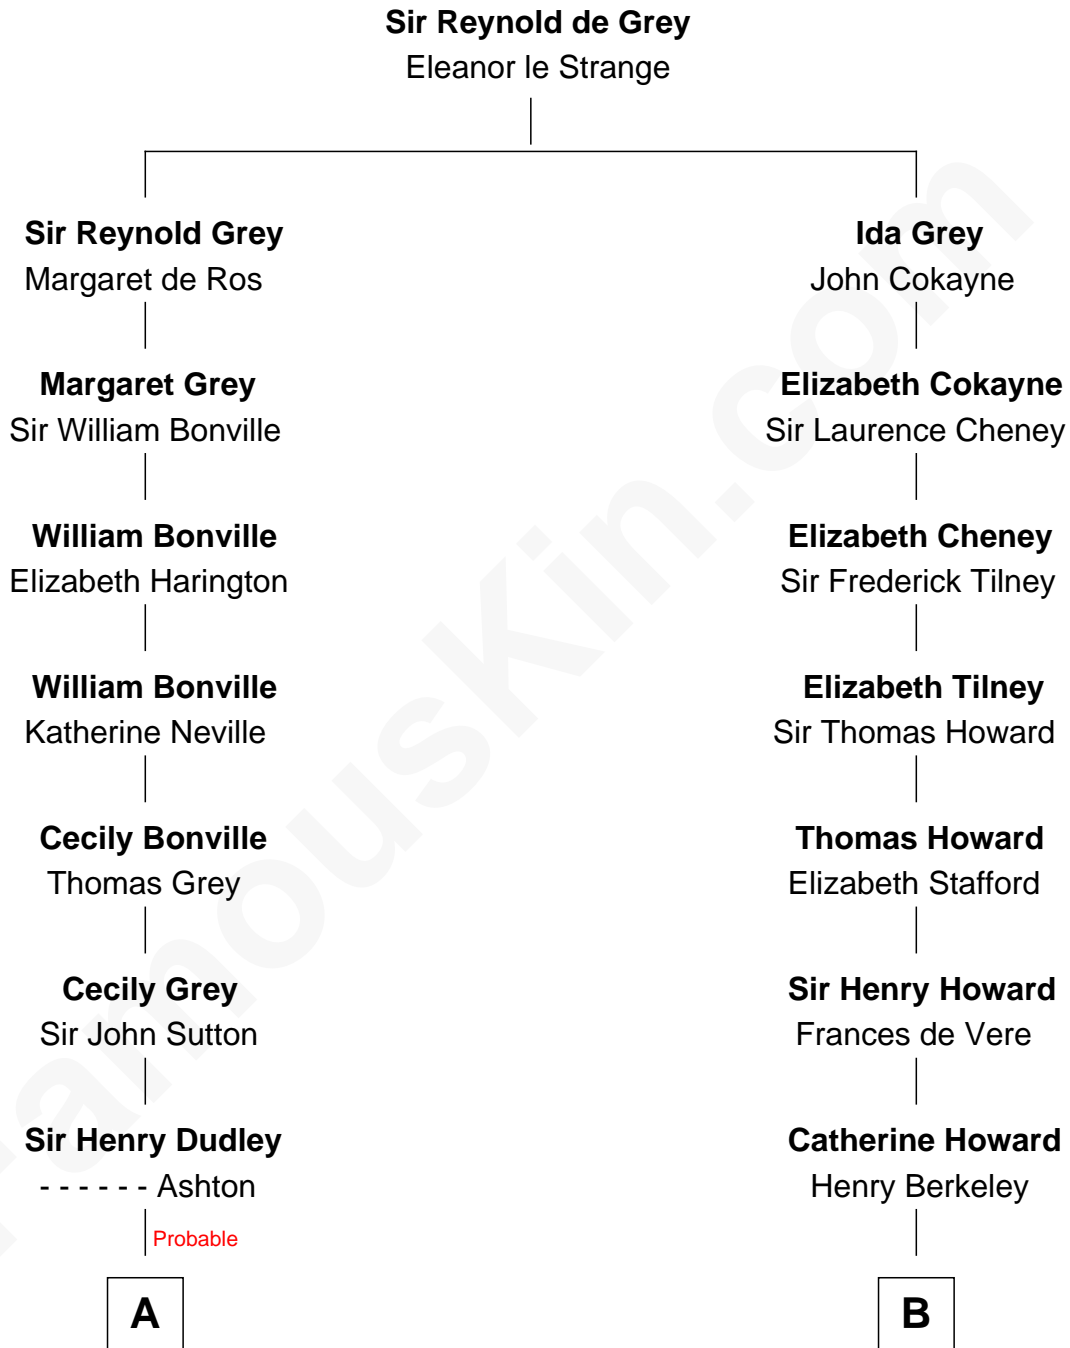

FamousKin.com

Relationship Chart of

Kate Upton

Sports Illustrated Swimsuit Cover Model

15th cousin 6 times removed of

Francis Scott Key

Author of "The Star Spangled Banner"

C

William Chester Tyler

Laura Leland Brooks

Margaret Hastings Tyler

Charles Henry Vial

Elizabeth Brooks Vial

Stephen Edward Upton

Jefferson Matthew Upton

Shelley Fawn Davis