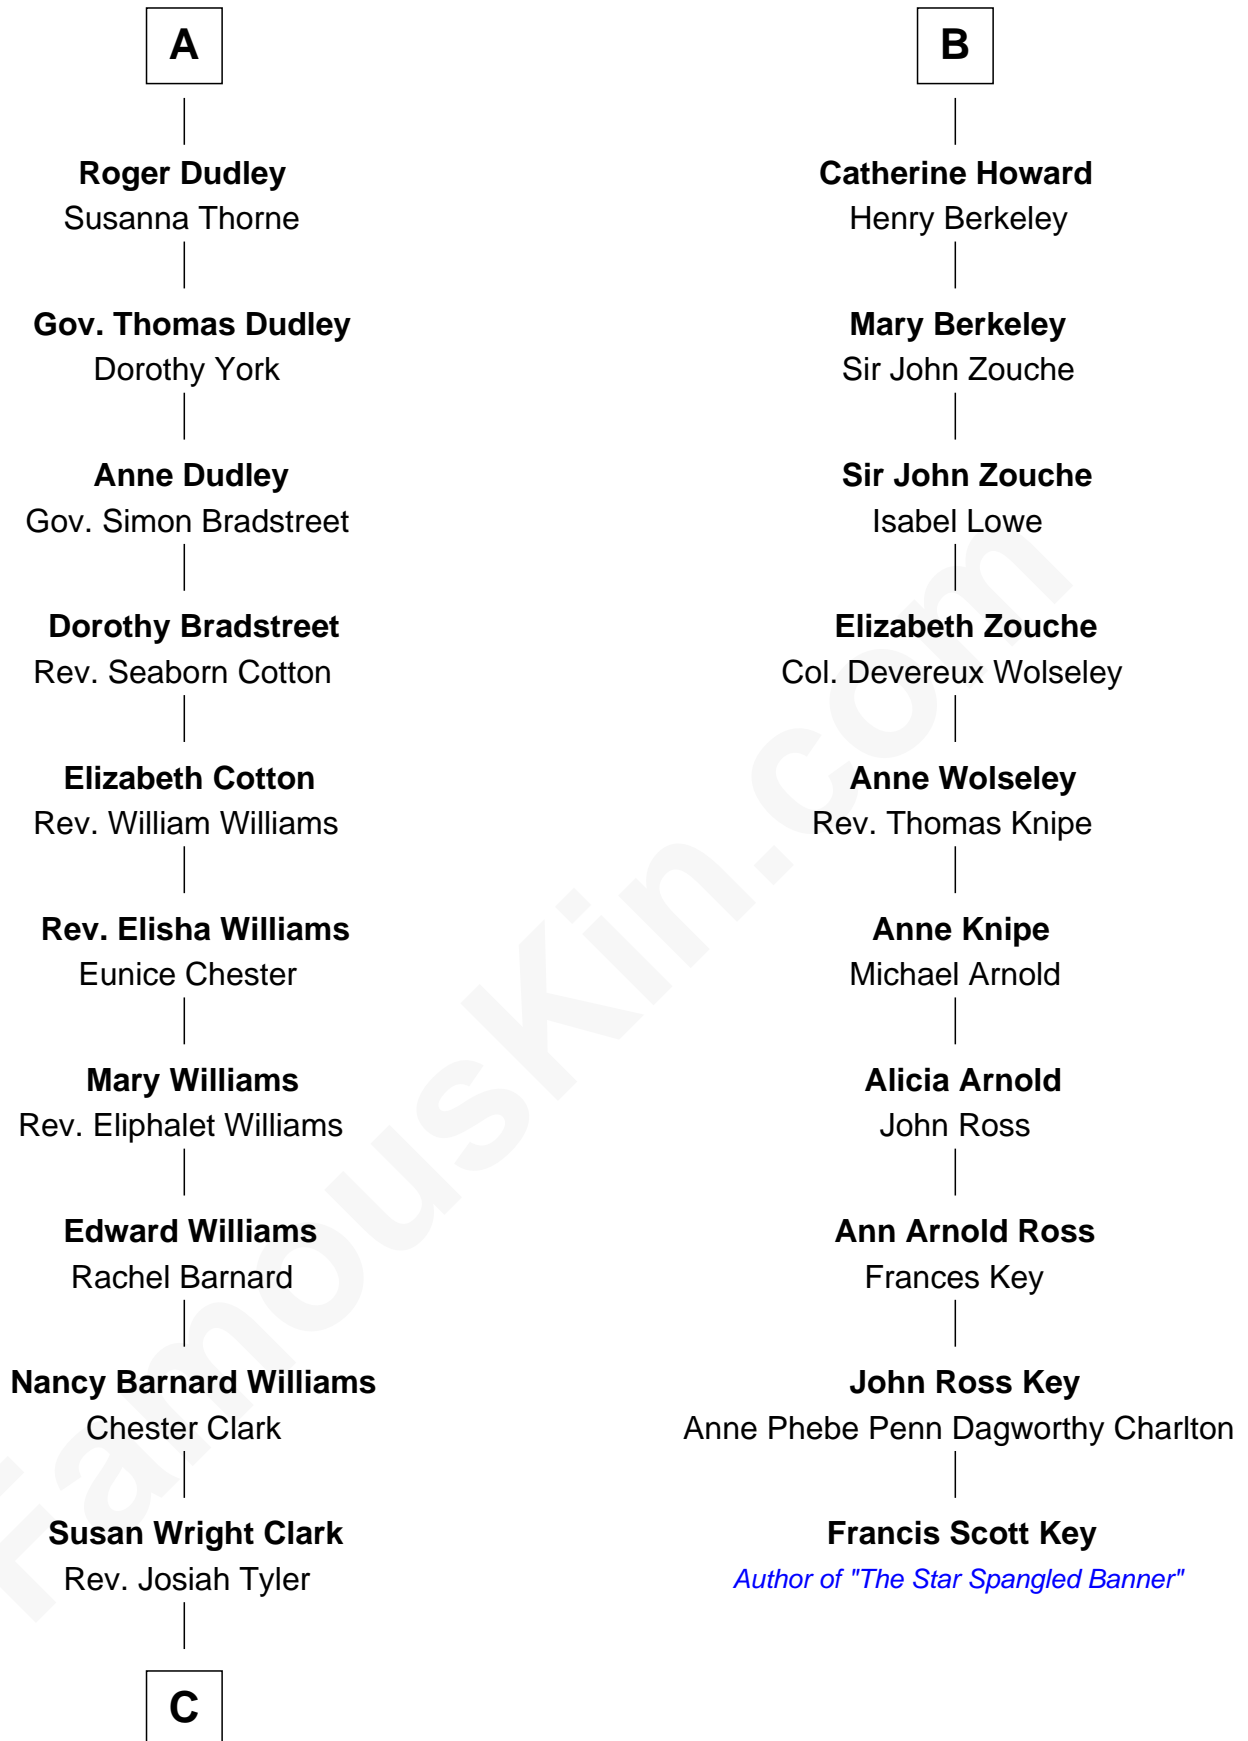

## Relationship Chart of

### Kate Upton

*Sports Illustrated Swimsuit Cover Model*

16th cousin 5 times removed of

### Francis Scott Key

*Author of "The Star Spangled Banner"*

**C**

William Chester Tyler

Laura Leland Brooks

Margaret Hastings Tyler

Charles Henry Vial

Elizabeth Brooks Vial