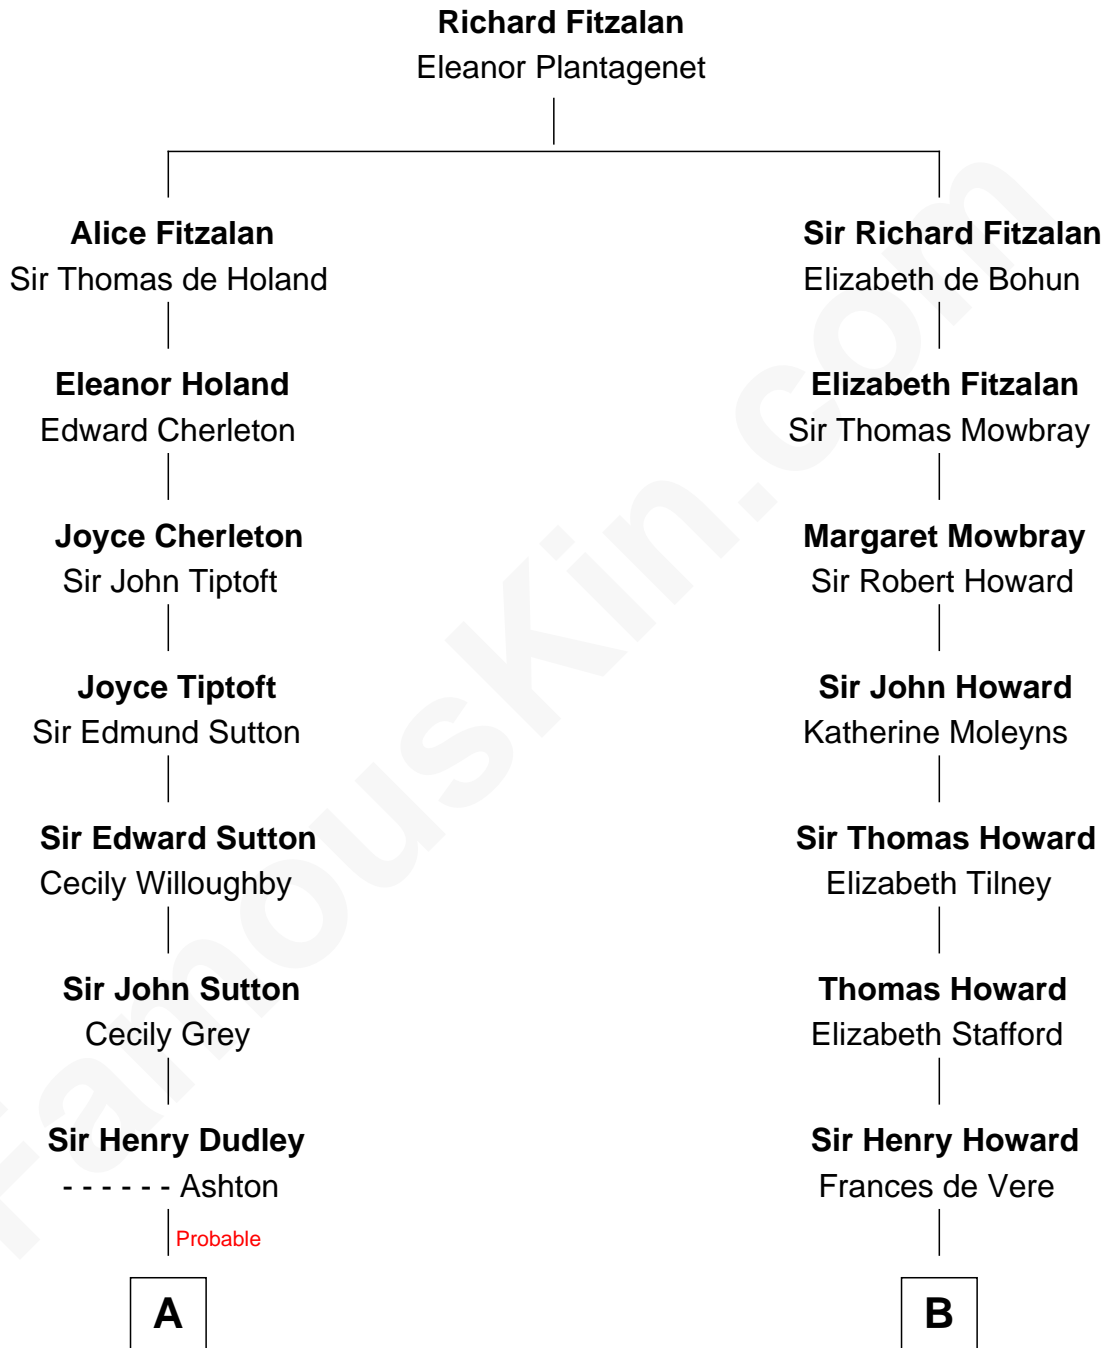

## Relationship Chart of

### Kate Upton

*Sports Illustrated Swimsuit Cover Model*

16th cousin 5 times removed of

### Francis Scott Key

*Author of "The Star Spangled Banner"*

**C**

William Chester Tyler

Laura Leland Brooks

Margaret Hastings Tyler

Charles Henry Vial

Elizabeth Brooks Vial