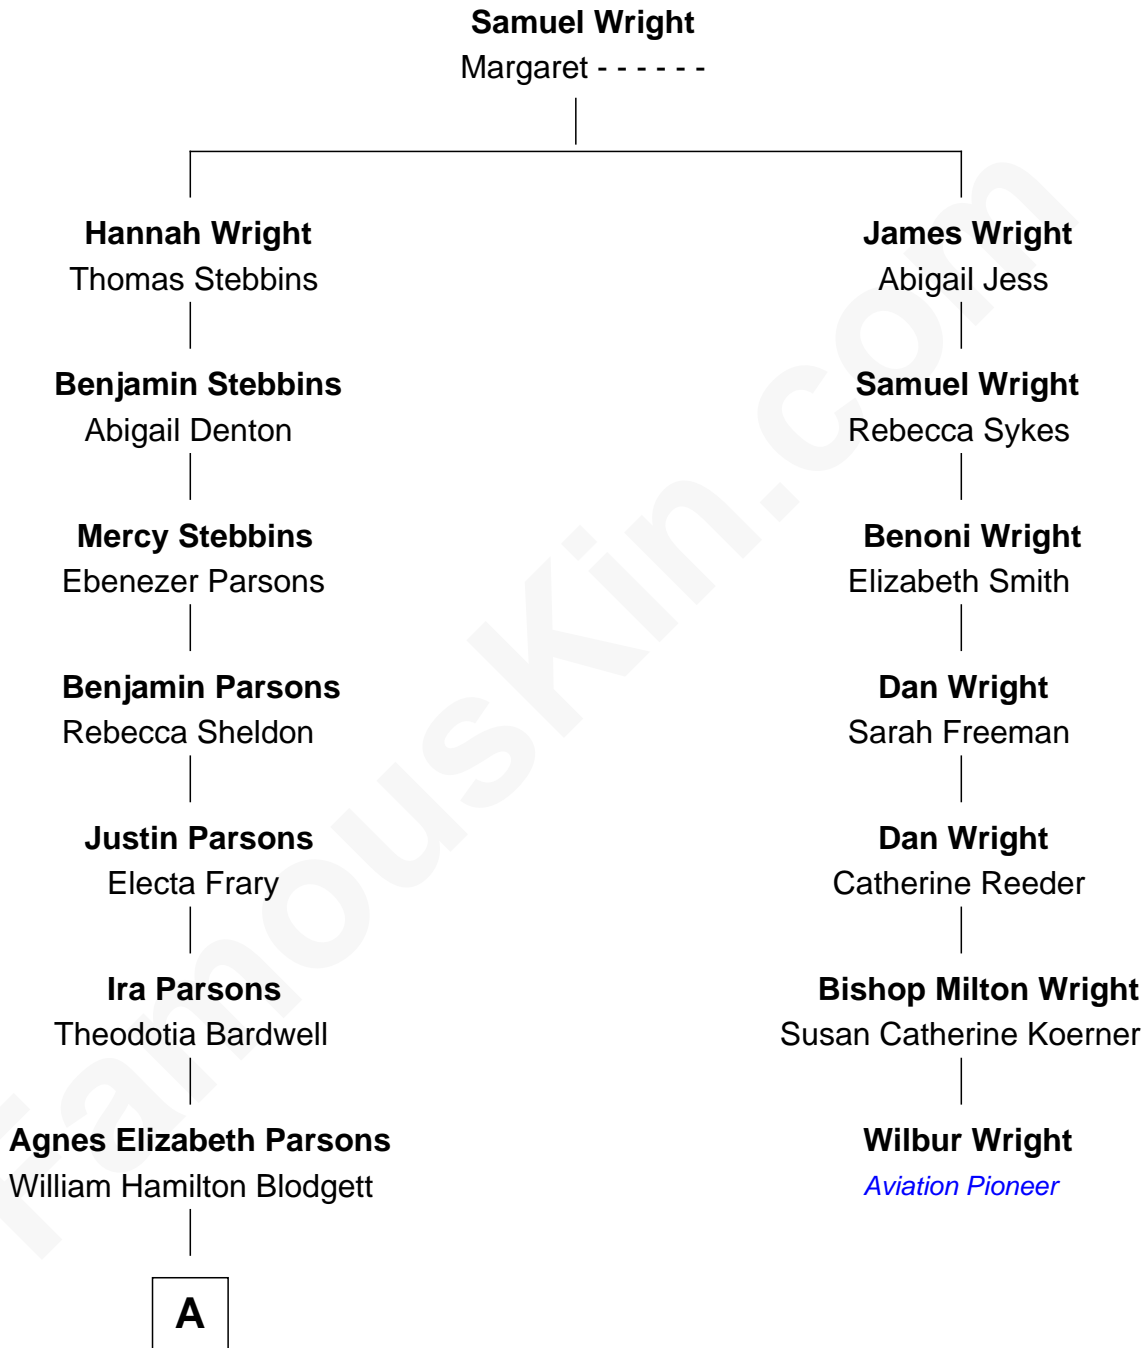

FamousKin.com

Relationship Chart of

Kate Upton

Sports Illustrated Swimsuit Cover Model

6th cousin 5 times removed of

Wilbur Wright

Wright Brothers - Aviation Pioneer

A

—
Carrie A. Blodgett
Cassius Marcellus Upton

—
Frederick Stanley Upton
Margaret M. Beckley

—
Stephen Edward Upton
Elizabeth Brooks Vial

—
Jefferson Matthew Upton
Shelley Fawn Davis

—
Kate Upton
Model and Actress