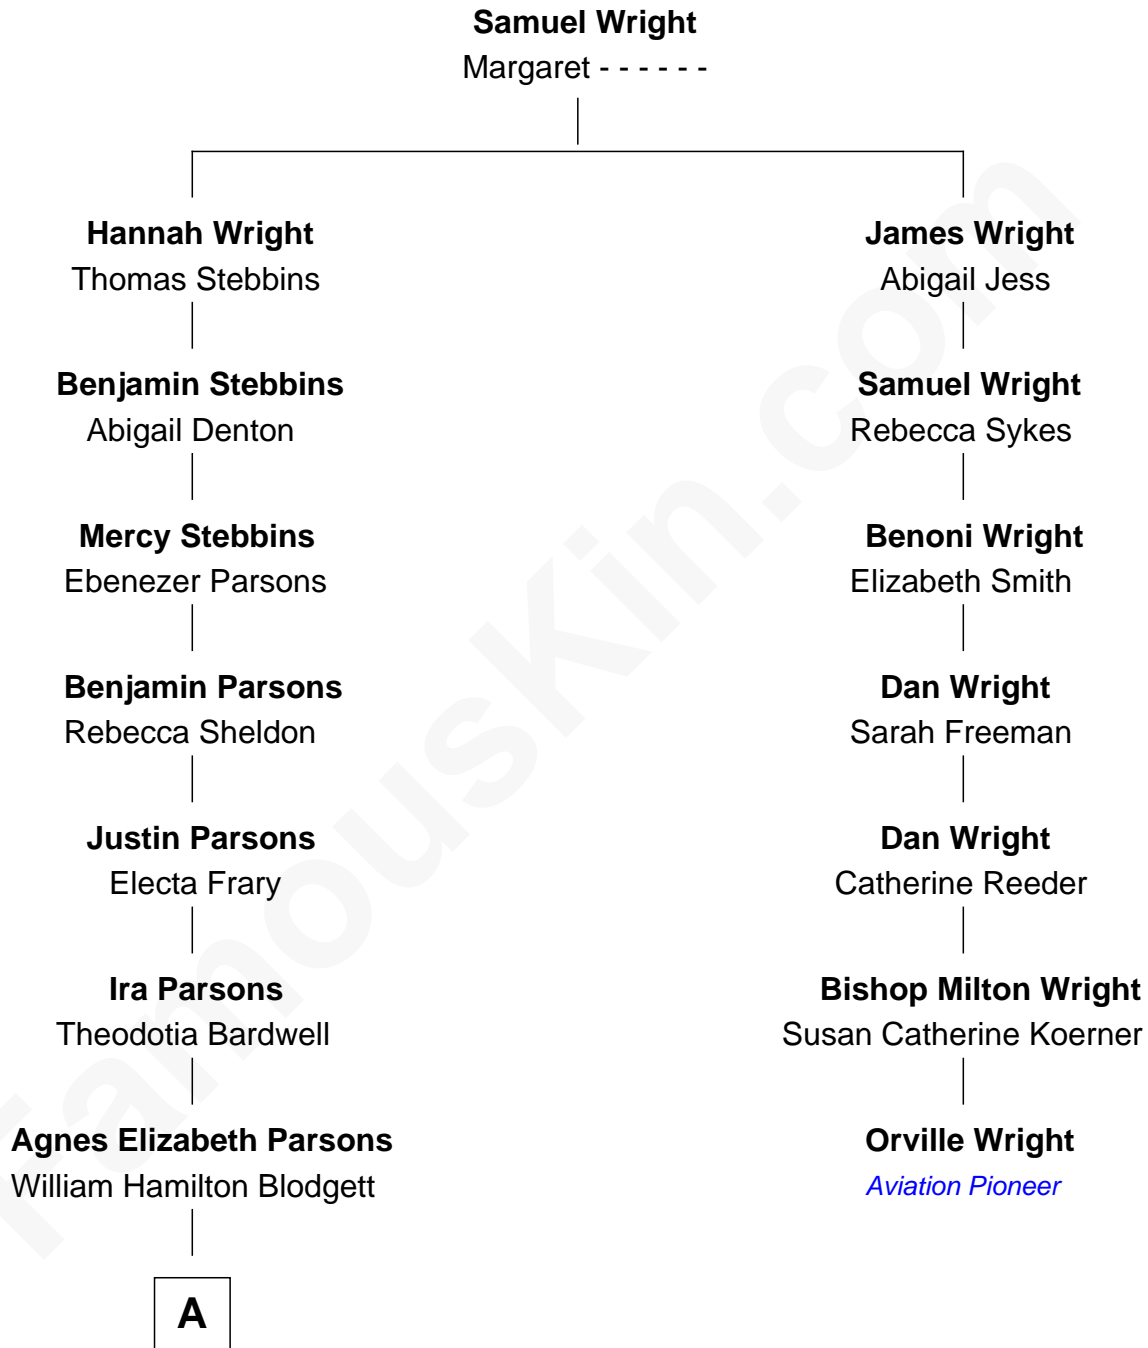

FamousKin.com

Relationship Chart of

Kate Upton

Sports Illustrated Swimsuit Cover Model

6th cousin 5 times removed of

Orville Wright

Wright Brothers - Aviation Pioneer

A

—
Carrie A. Blodgett
Cassius Marcellus Upton

—
Frederick Stanley Upton
Margaret M. Beckley

—
Stephen Edward Upton
Elizabeth Brooks Vial

—
Jefferson Matthew Upton
Shelley Fawn Davis

—
Kate Upton
Model and Actress