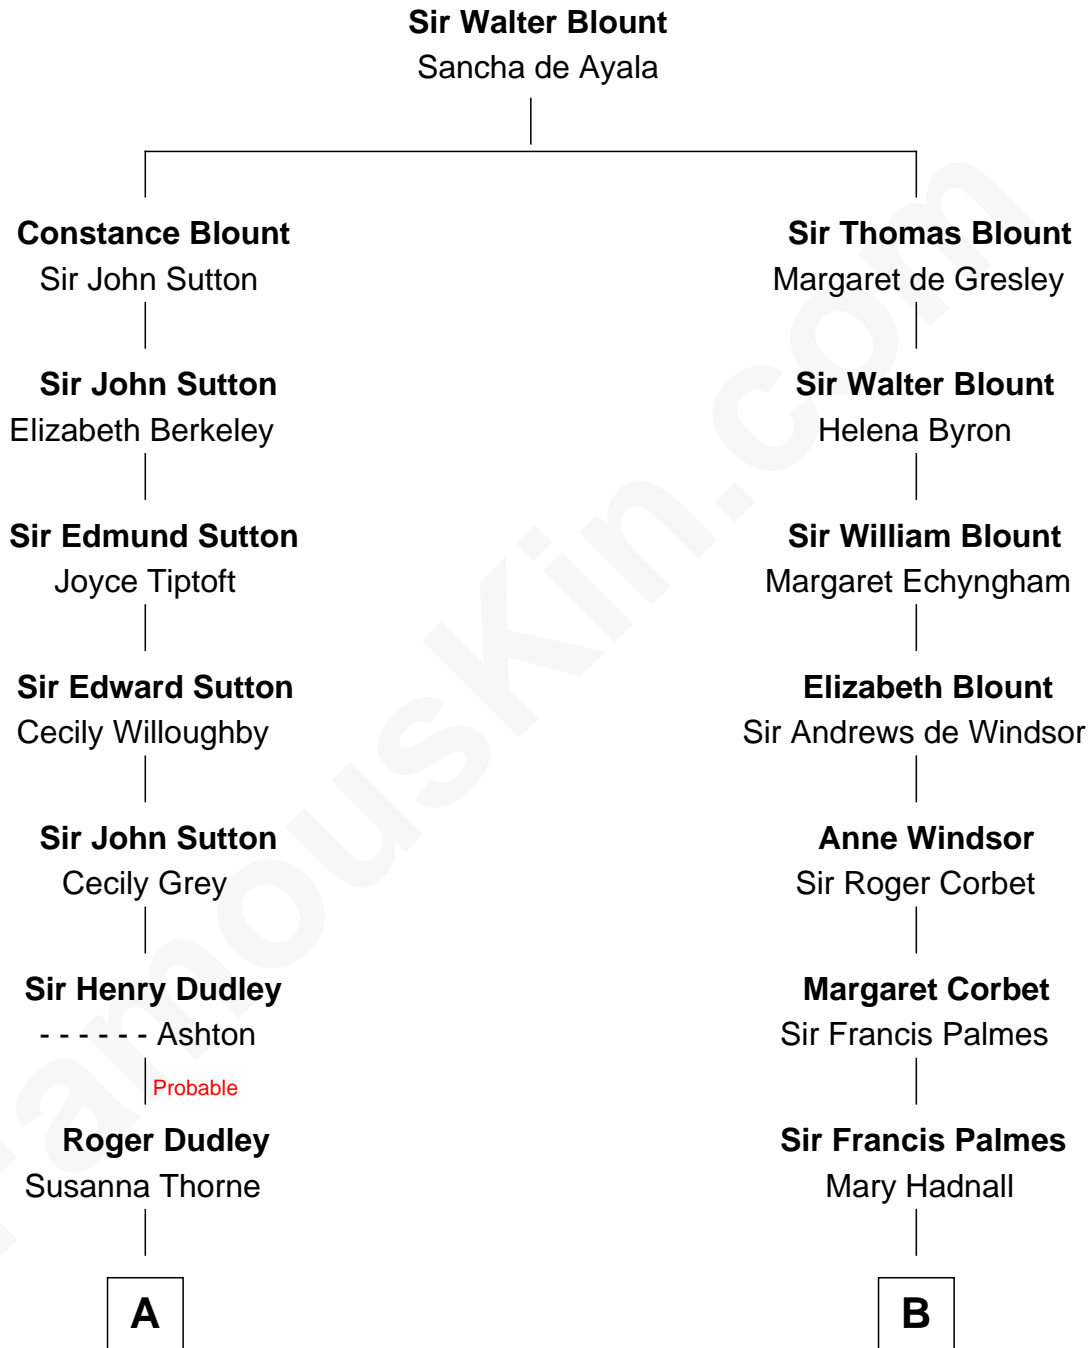

FamousKin.com

Relationship Chart of

Kate Upton

Sports Illustrated Swimsuit Cover Model

16th cousin 4 times removed of

John D. Rockefeller

Founder of the Standard Oil Company

C

—
Margaret Hastings Tyler

Charles Henry Vial

—
Elizabeth Brooks Vial

Stephen Edward Upton

—
Jefferson Matthew Upton

Shelley Fawn Davis

—
Kate Upton

Model and Actress