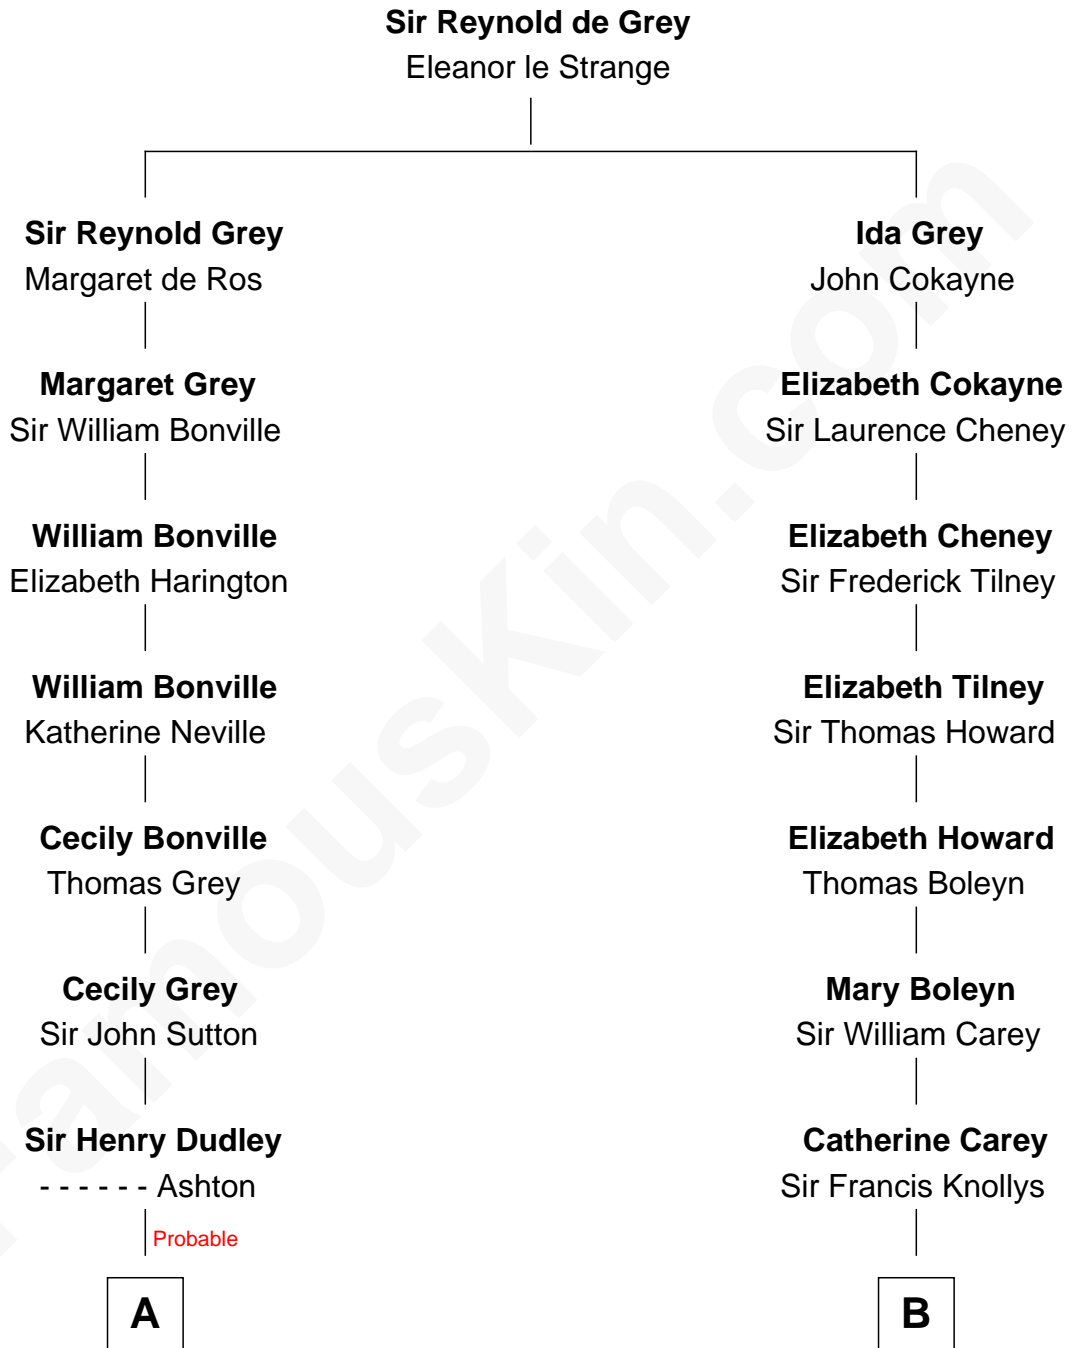

John D. Rockefeller

Founder of the Standard Oil Company