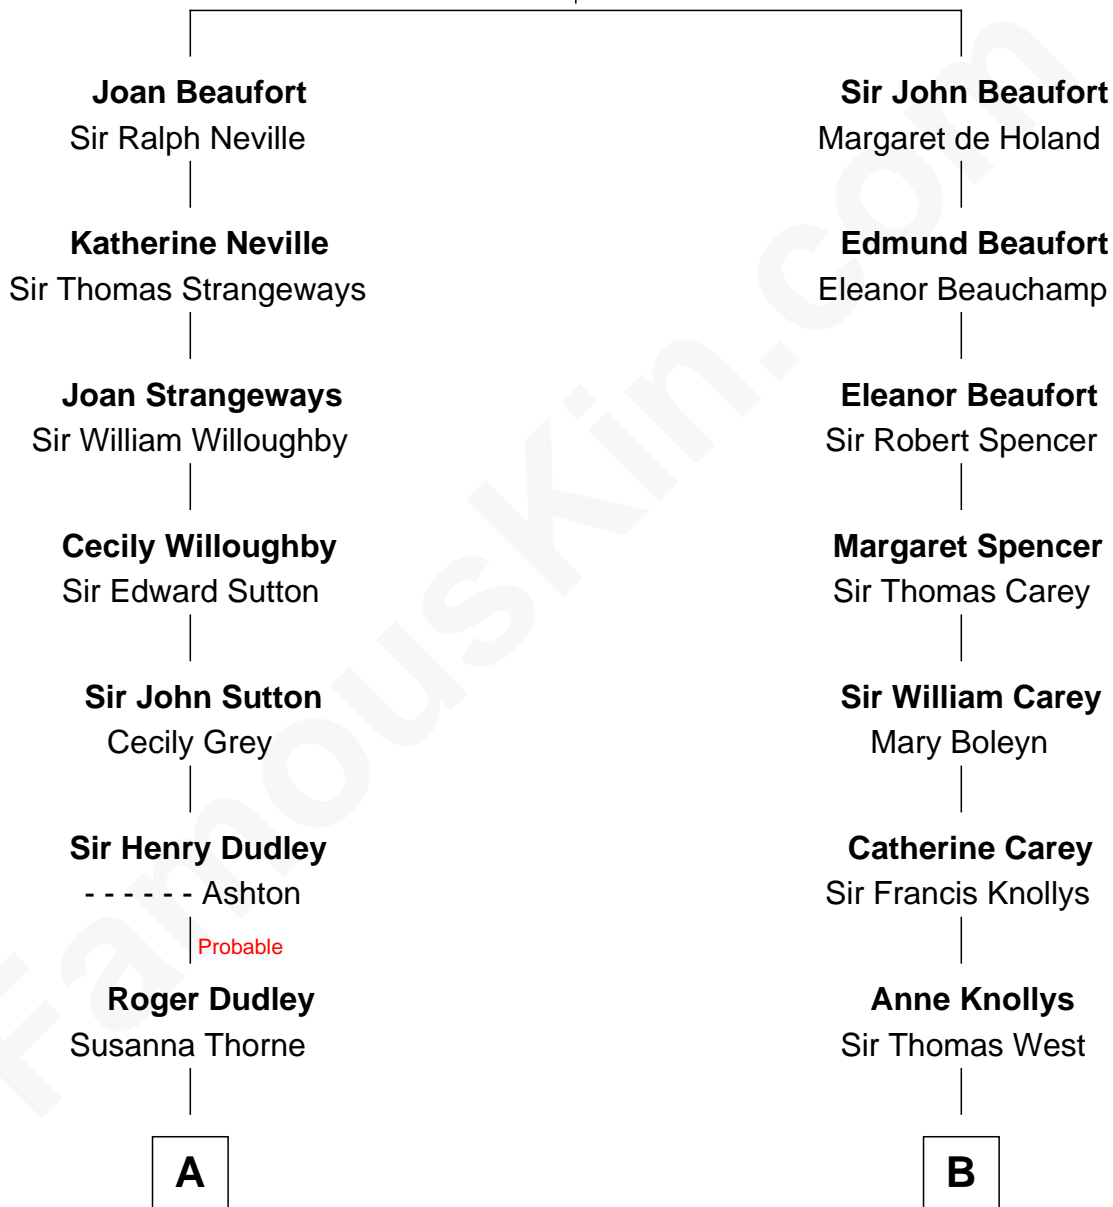

FamousKin.com

Relationship Chart of

Kate Upton

Sports Illustrated Swimsuit Cover Model

16th cousin 4 times removed of

John D. Rockefeller

Founder of the Standard Oil Company

John of Gaunt
Katherine Roet

C

—
Margaret Hastings Tyler

Charles Henry Vial

—
Elizabeth Brooks Vial

Stephen Edward Upton

—
Jefferson Matthew Upton

Shelley Fawn Davis

—
Kate Upton