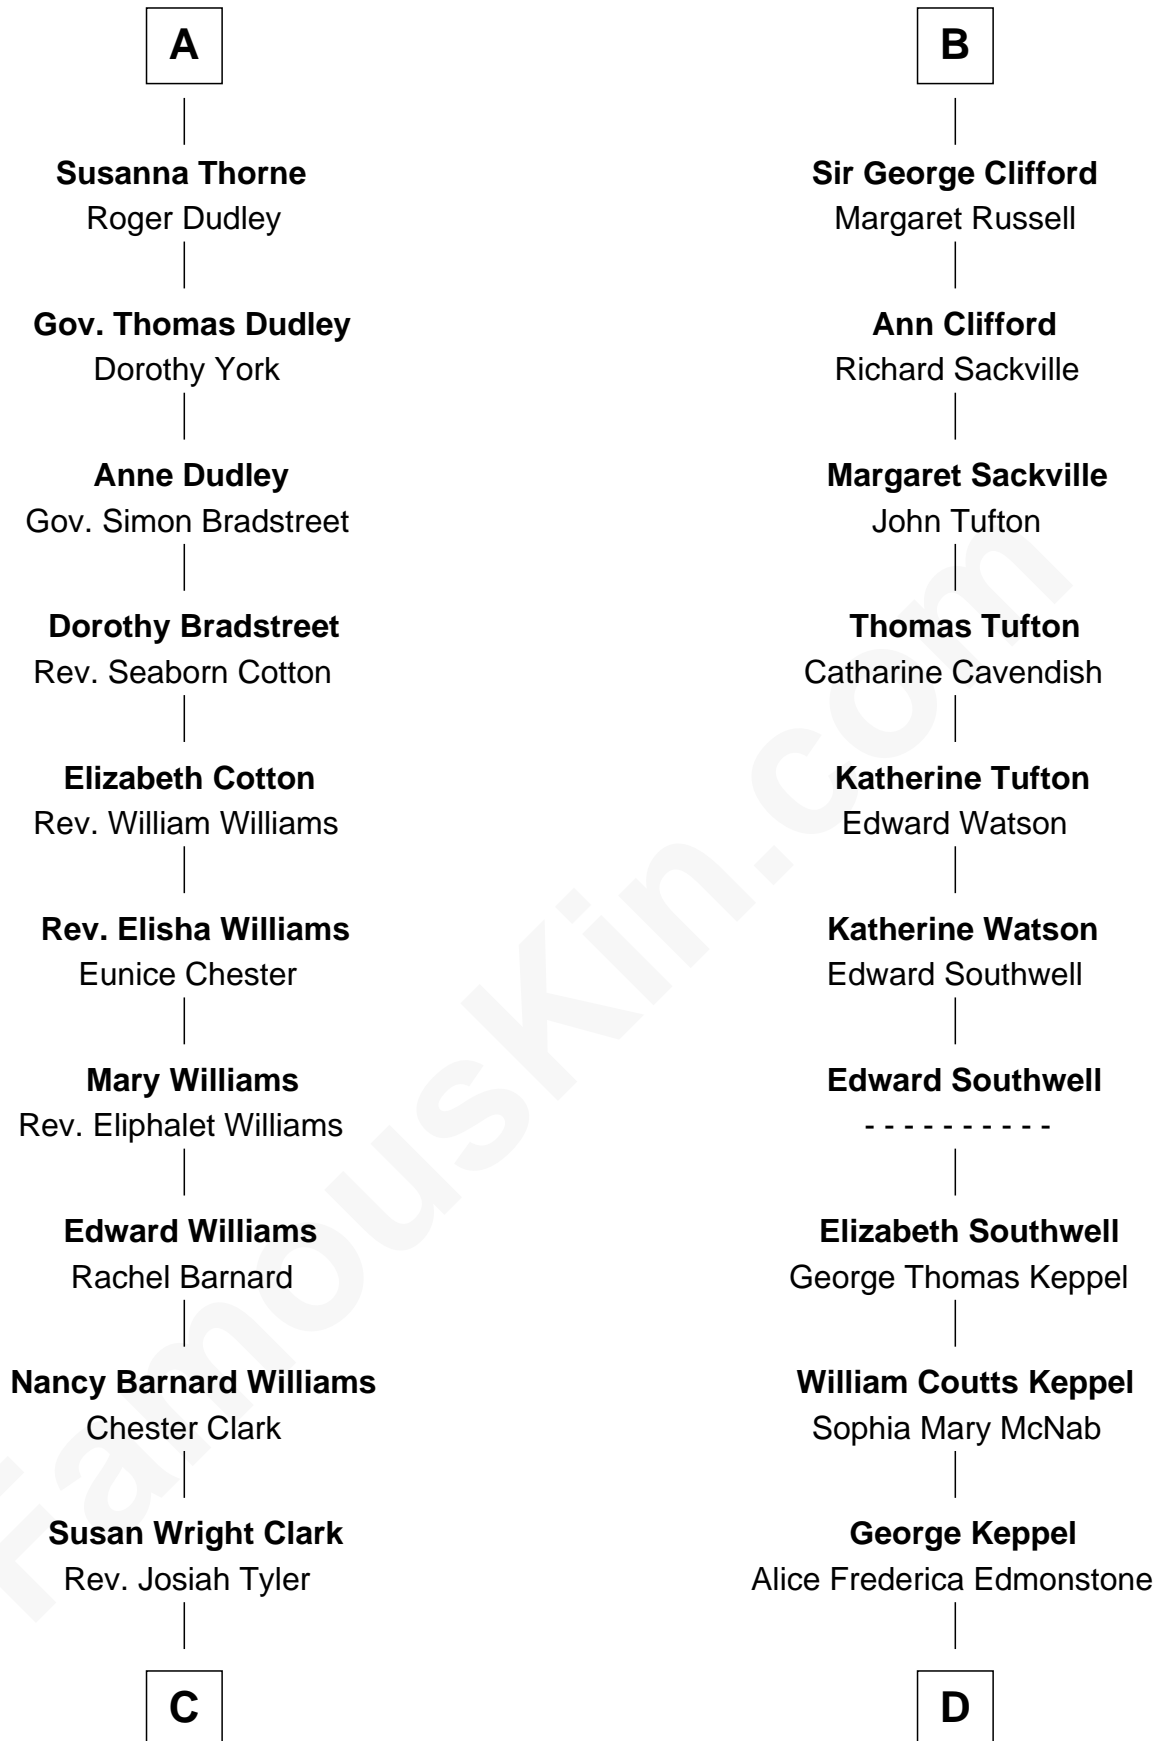

FamousKin.com

Relationship Chart of

Kate Upton

Sports Illustrated Swimsuit Cover Model

19th cousin 2 times removed of

Camilla Parker Bowles

Queen Consort of the United Kingdom

Sir John Grey
Avice Marmion

Maud Grey
Sir Thomas Harcourt

Sir Thomas Harcourt
Jane Fraunceys

Sir Richard Harcourt
Edith St. Clair

Alice Harcourt
William Bessiles

Elizabeth Bessiles
Richard Fettiplace

Anne Fettiplace
Edward Purefoy

Mary Purefoy
Thomas Thorne

A

Sir Robert Grey
Lora de St. Quintin

Elizabeth Grey
Henry FitzHugh

Eleanor Fitzhugh
Sir Henry Bromflete

Margaret Bromflete
John Clifford

Henry Clifford
Anne St. John

Henry Clifford
Margaret Percy

Henry Clifford
Anne Dacre

B

C

William Chester Tyler
Laura Leland Brooks

Margaret Hastings Tyler
Charles Henry Vial

Elizabeth Brooks Vial
Stephen Edward Upton

Jefferson Matthew Upton
Shelley Fawn Davis

Kate Upton
Model and Actress

D