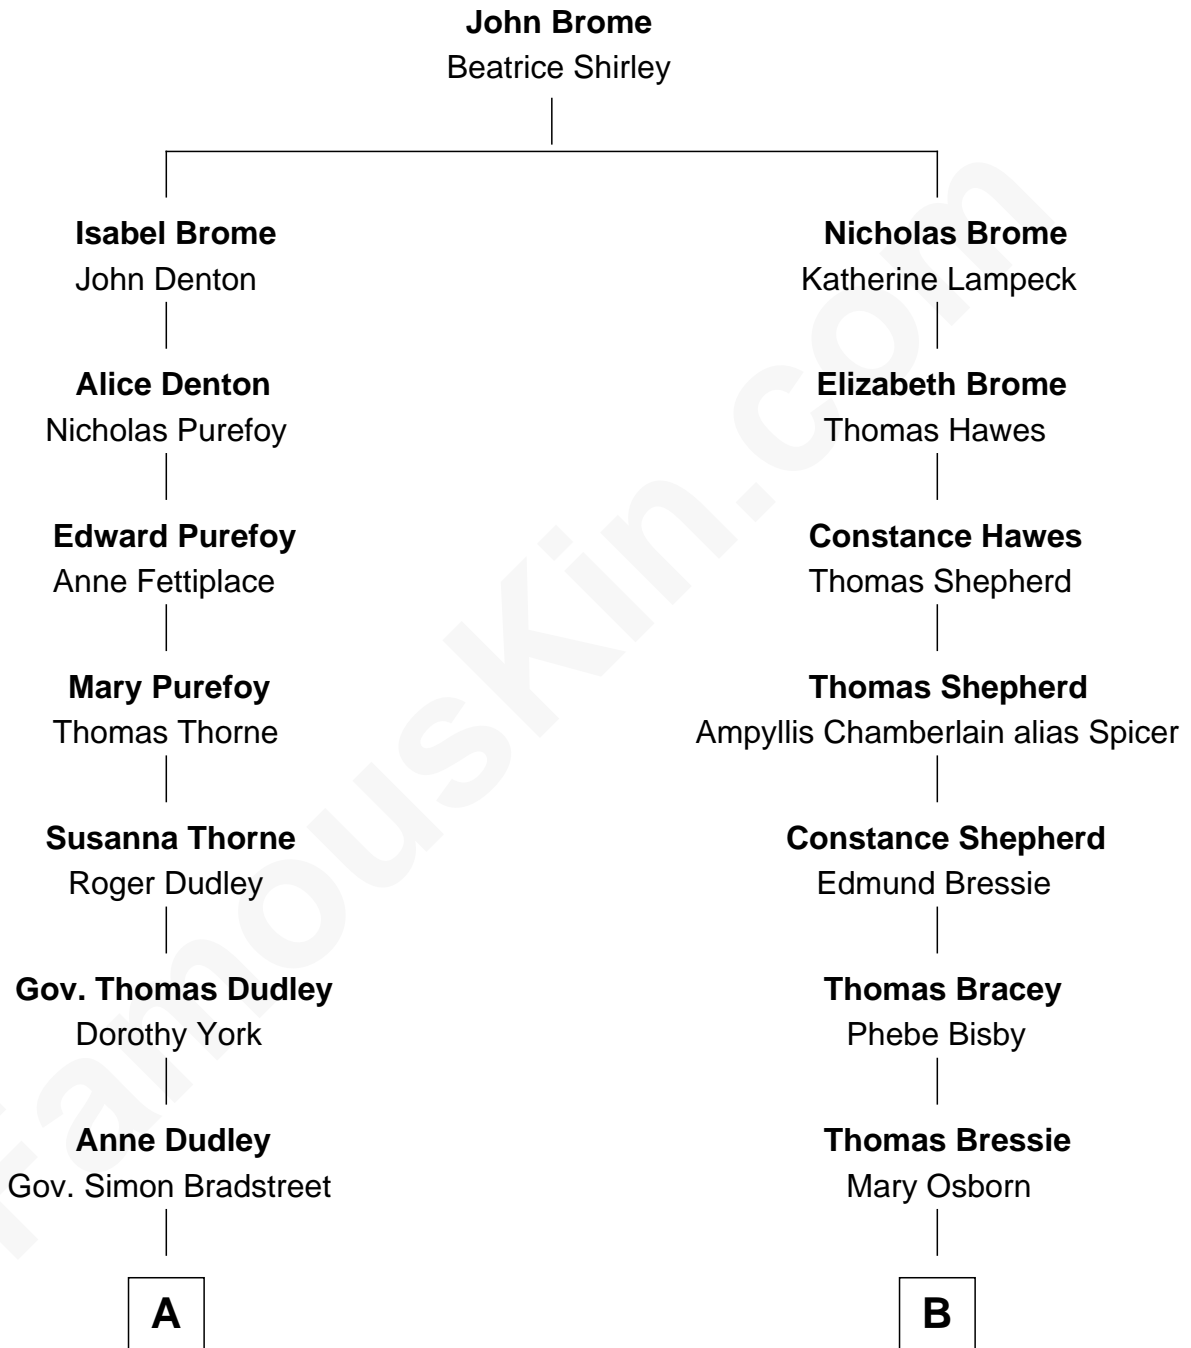

FamousKin.com

Relationship Chart of

Kate Upton

Sports Illustrated Swimsuit Cover Model

13th cousin 5 times removed of

Helen (Herron) Taft

First Lady of President William H. Taft

Jefferson Matthew Upton

Shelley Fawn Davis

Kate Upton

Model and Actress

FamousKin.com