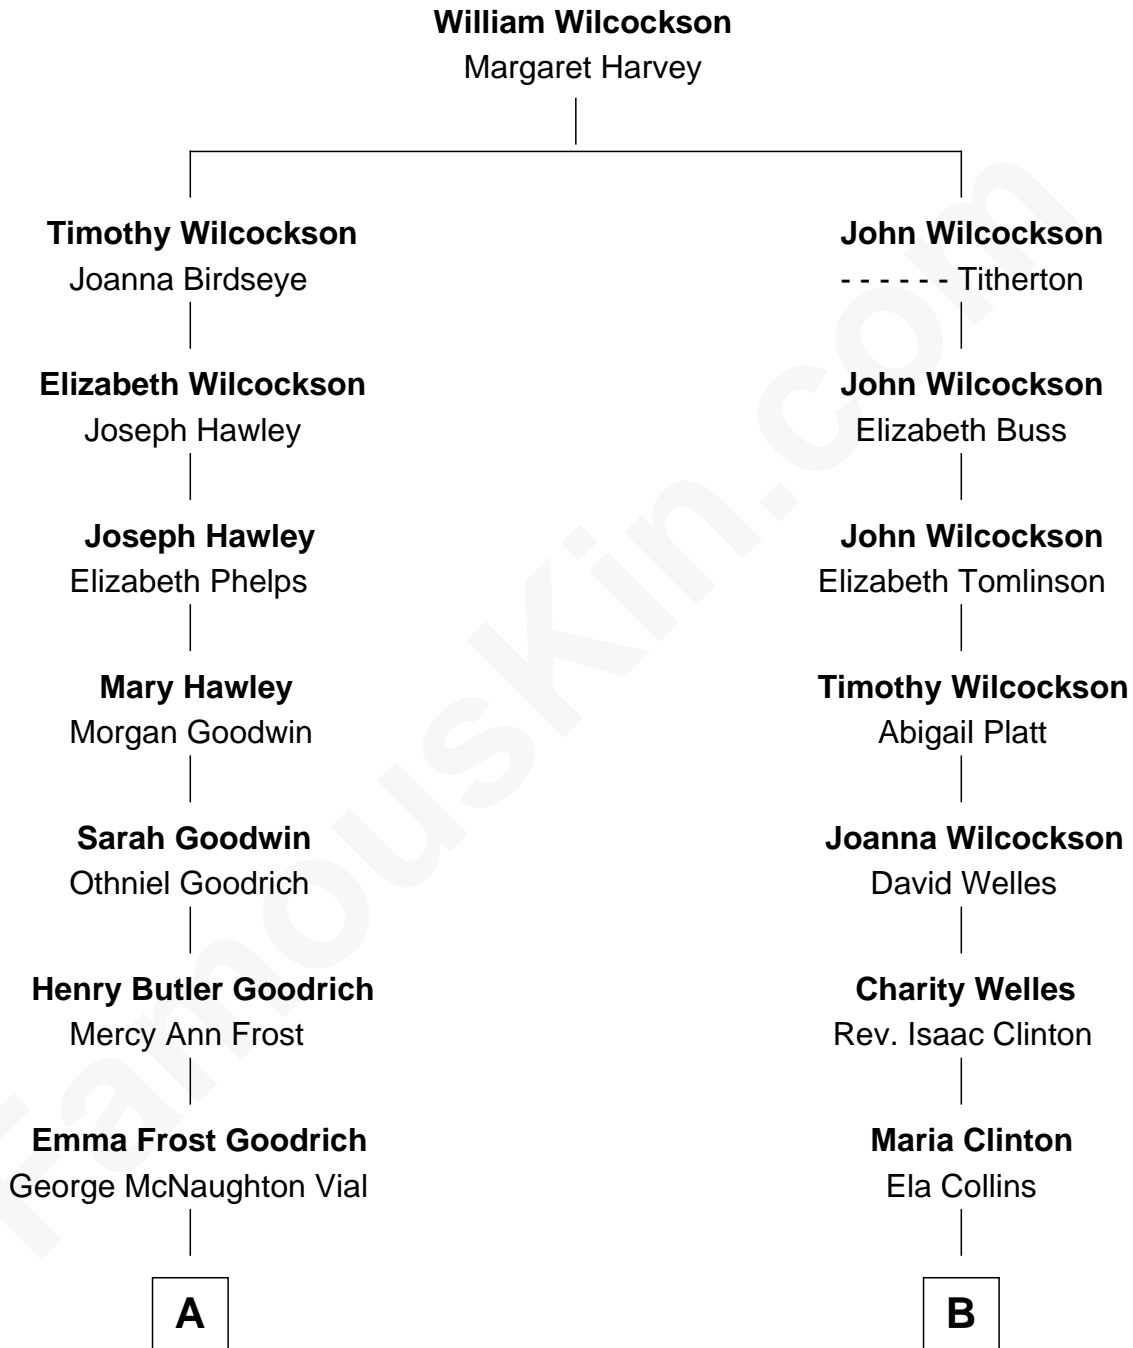

FamousKin.com

Relationship Chart of

Kate Upton

Sports Illustrated Swimsuit Cover Model

8th cousin 2 times removed of

Helen (Herron) Taft

First Lady of President William H. Taft

A

Charles Henry Vial
Margaret Hastings Tyler

Elizabeth Brooks Vial
Stephen Edward Upton

Jefferson Matthew Upton
Shelley Fawn Davis

Kate Upton
Model and Actress

B

Harriet Anne Collins
John Williamson Herron

Helen (Herron) Taft
First Lady of William H. Taft