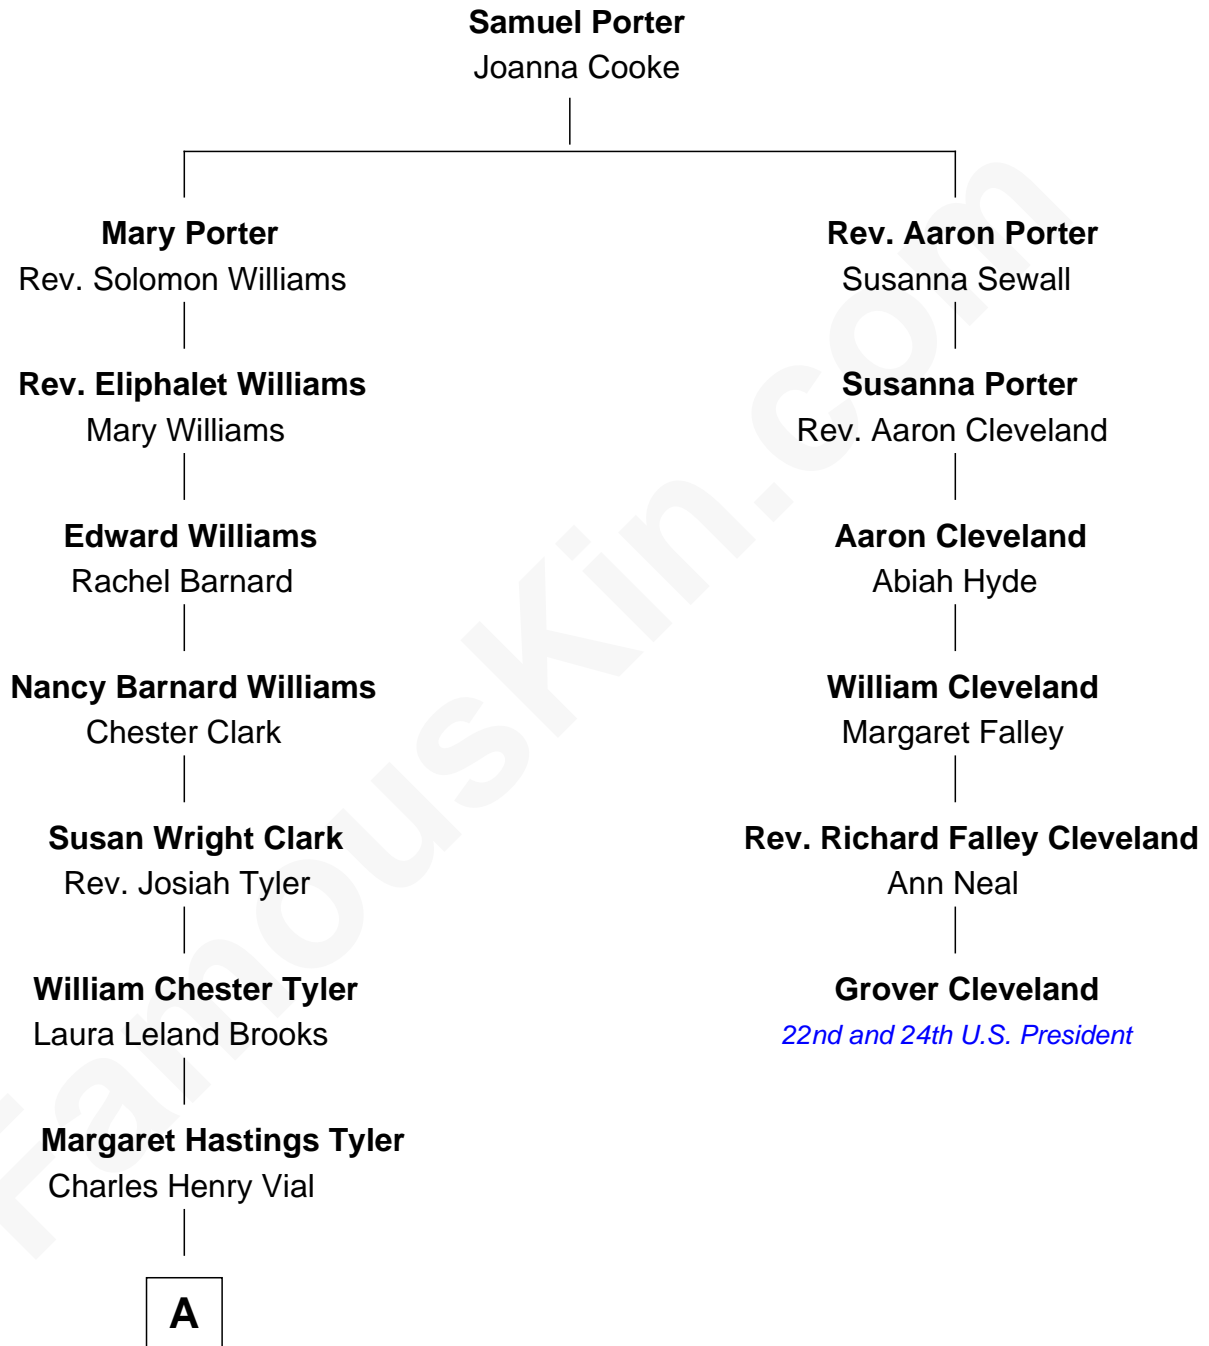

FamousKin.com

Relationship Chart of

Kate Upton

Sports Illustrated Swimsuit Cover Model

5th cousin 4 times removed of

Grover Cleveland

22nd and 24th U.S. President

A

—
Elizabeth Brooks Vial
Stephen Edward Upton

—
Jefferson Matthew Upton
Shelley Fawn Davis

—
Kate Upton
Model and Actress

FamousKin.com