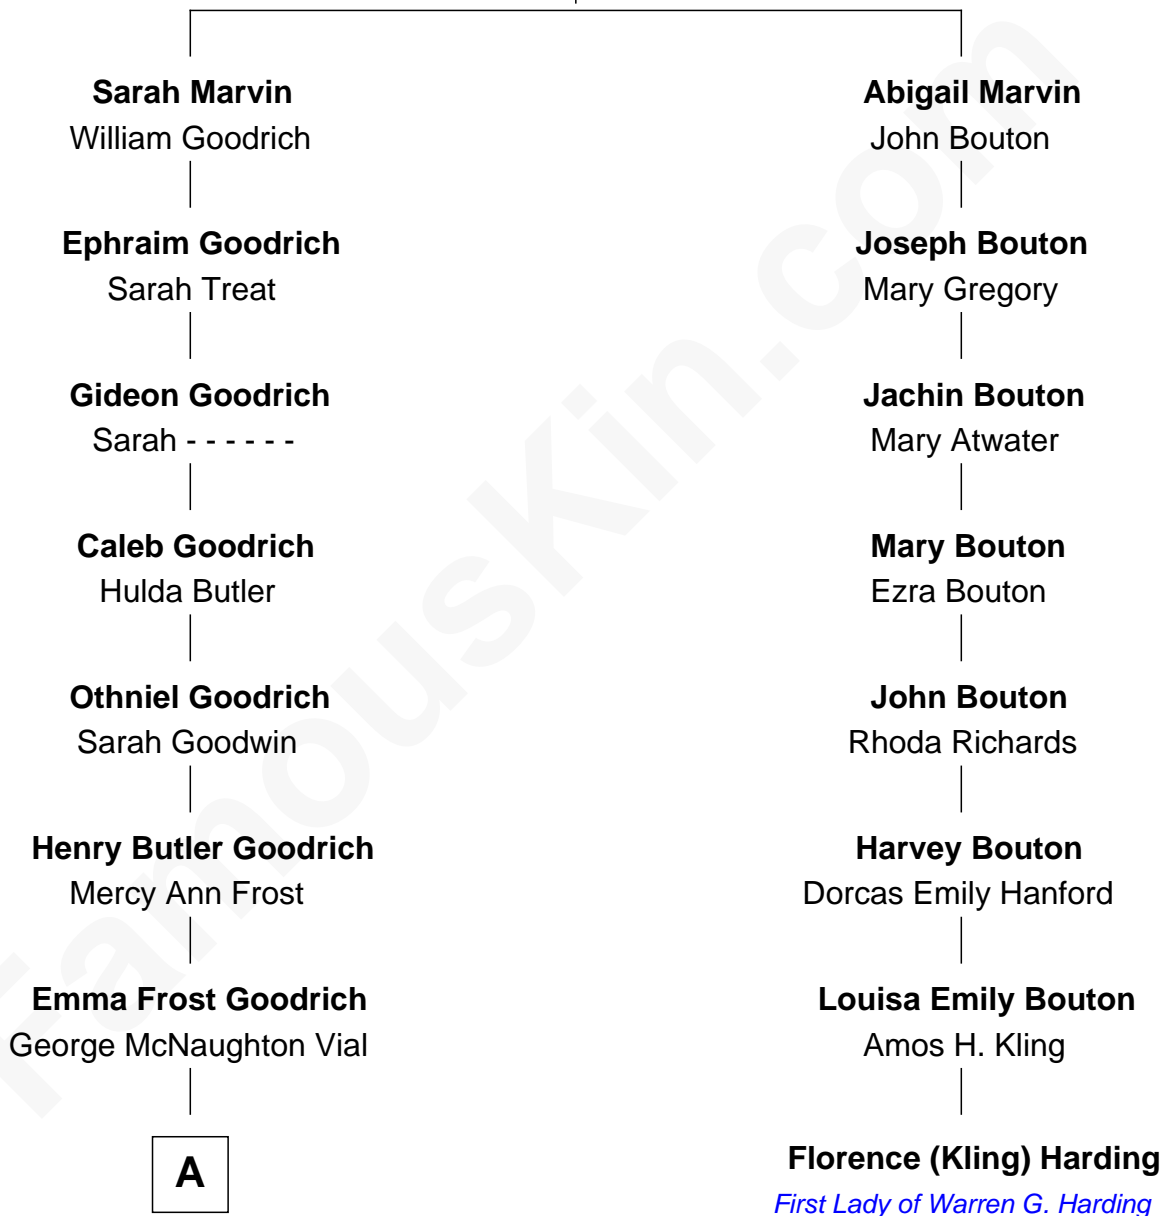

FamousKin.com

Relationship Chart of

Kate Upton

Sports Illustrated Swimsuit Cover Model

7th cousin 3 times removed of

Florence (Kling) Harding

First Lady of President Warren G. Harding

Matthew Marvin

Elizabeth - - - - -

A

—
Charles Henry Vial
Margaret Hastings Tyler

—
Elizabeth Brooks Vial
Stephen Edward Upton

—
Jefferson Matthew Upton
Shelley Fawn Davis

—
Kate Upton
Model and Actress