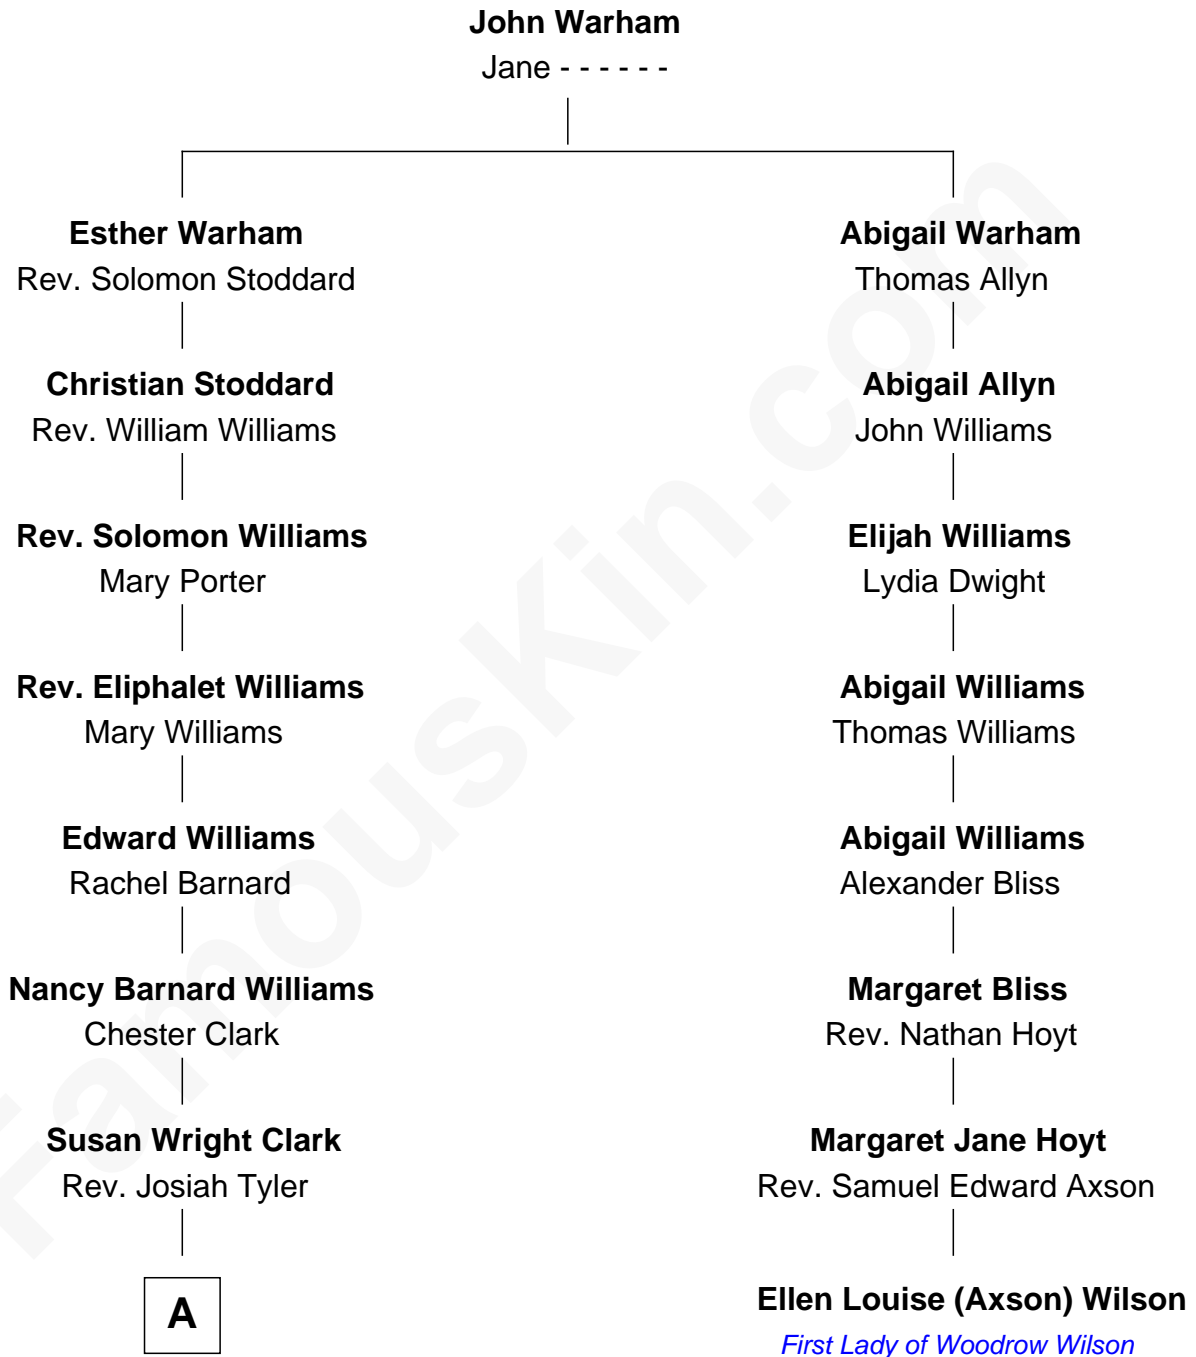

FamousKin.com

Relationship Chart of

Kate Upton

Sports Illustrated Swimsuit Cover Model

7th cousin 4 times removed of

Ellen Louise (Axson) Wilson

First Lady of President Woodrow Wilson

A

William Chester Tyler
Laura Leland Brooks

Margaret Hastings Tyler
Charles Henry Vial

Elizabeth Brooks Vial
Stephen Edward Upton

Jefferson Matthew Upton
Shelley Fawn Davis

Kate Upton
Model and Actress