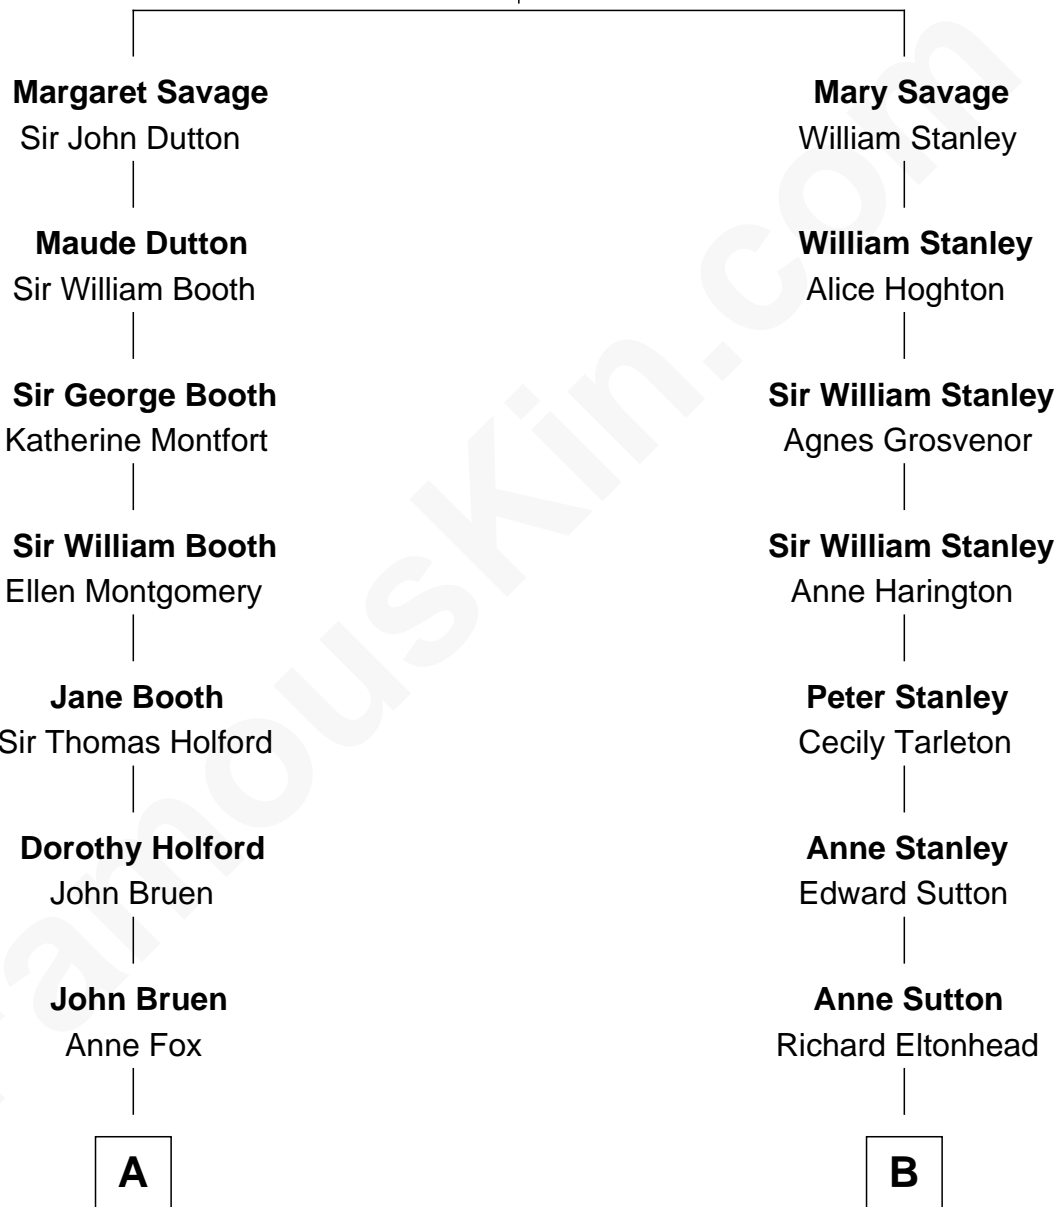

FamousKin.com

Relationship Chart of

Kate Upton

Sports Illustrated Swimsuit Cover Model

16th cousin 3 times removed of

Edith (Bolling) Wilson

First Lady of President Woodrow Wilson

Sir John Savage
Maud de Swinnerton

C

Elizabeth Brooks Vial
Stephen Edward Upton

Jefferson Matthew Upton
Shelley Fawn Davis

Kate Upton
Model and Actress

FamousKin.com