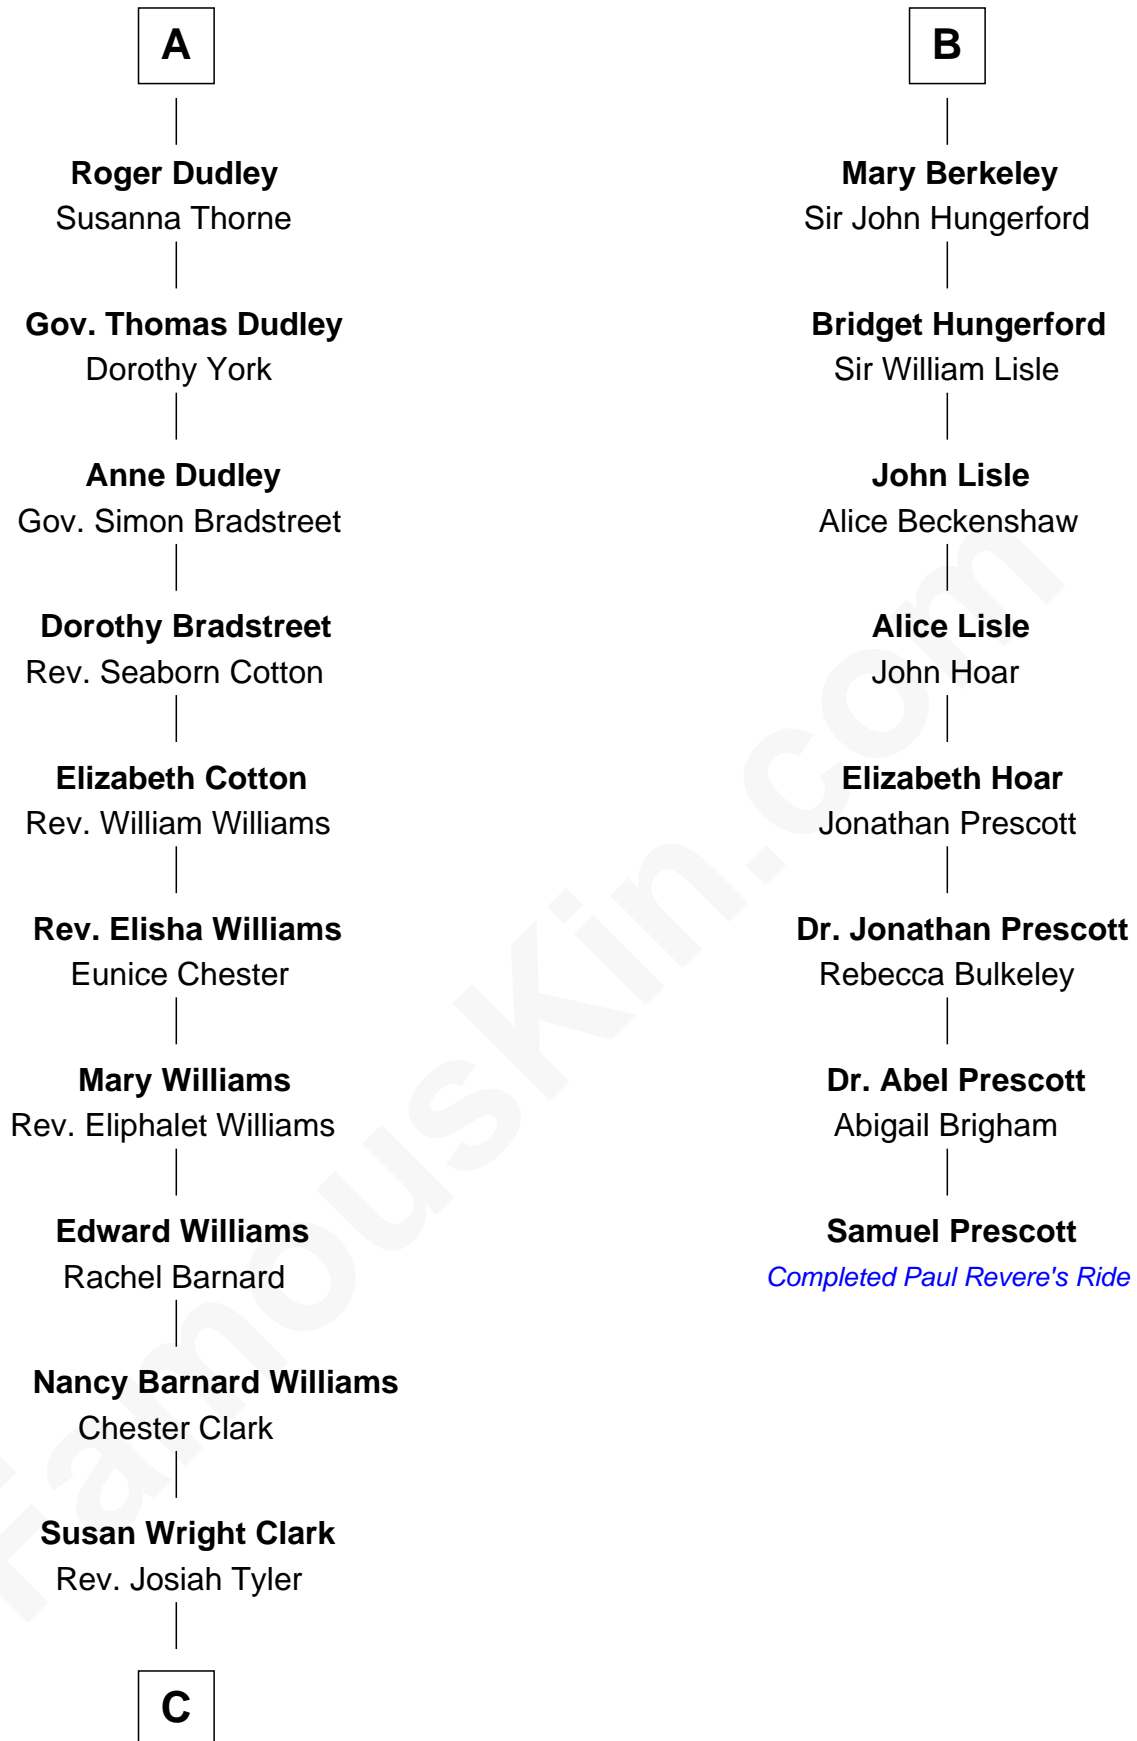

## Relationship Chart of

### Kate Upton

*Sports Illustrated Swimsuit Cover Model*

14th cousin 7 times removed of

### Samuel Prescott

*Completed Paul Revere's Midnight Ride*

**C**

William Chester Tyler

Laura Leland Brooks

Margaret Hastings Tyler

Charles Henry Vial

Elizabeth Brooks Vial