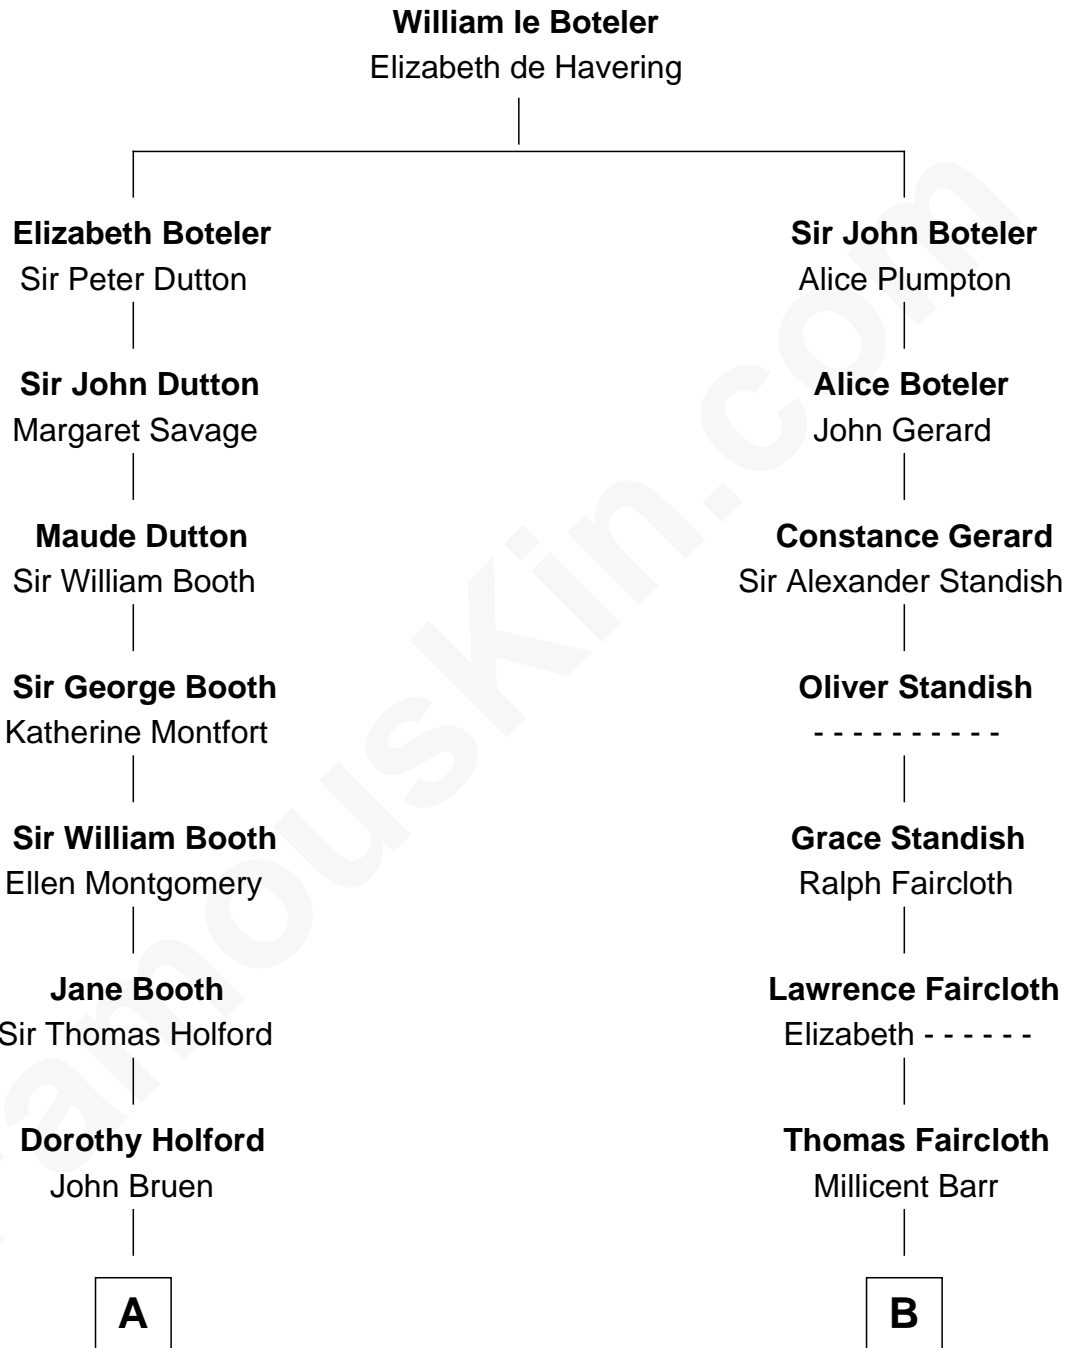

FamousKin.com

Relationship Chart of

Kate Upton

Sports Illustrated Swimsuit Cover Model

13th cousin 7 times removed of

Samuel Prescott

Completed Paul Revere's Midnight Ride

C

—
Margaret Hastings Tyler

Charles Henry Vial

—
Elizabeth Brooks Vial

Stephen Edward Upton

—
Jefferson Matthew Upton

Shelley Fawn Davis

—
Kate Upton

Model and Actress