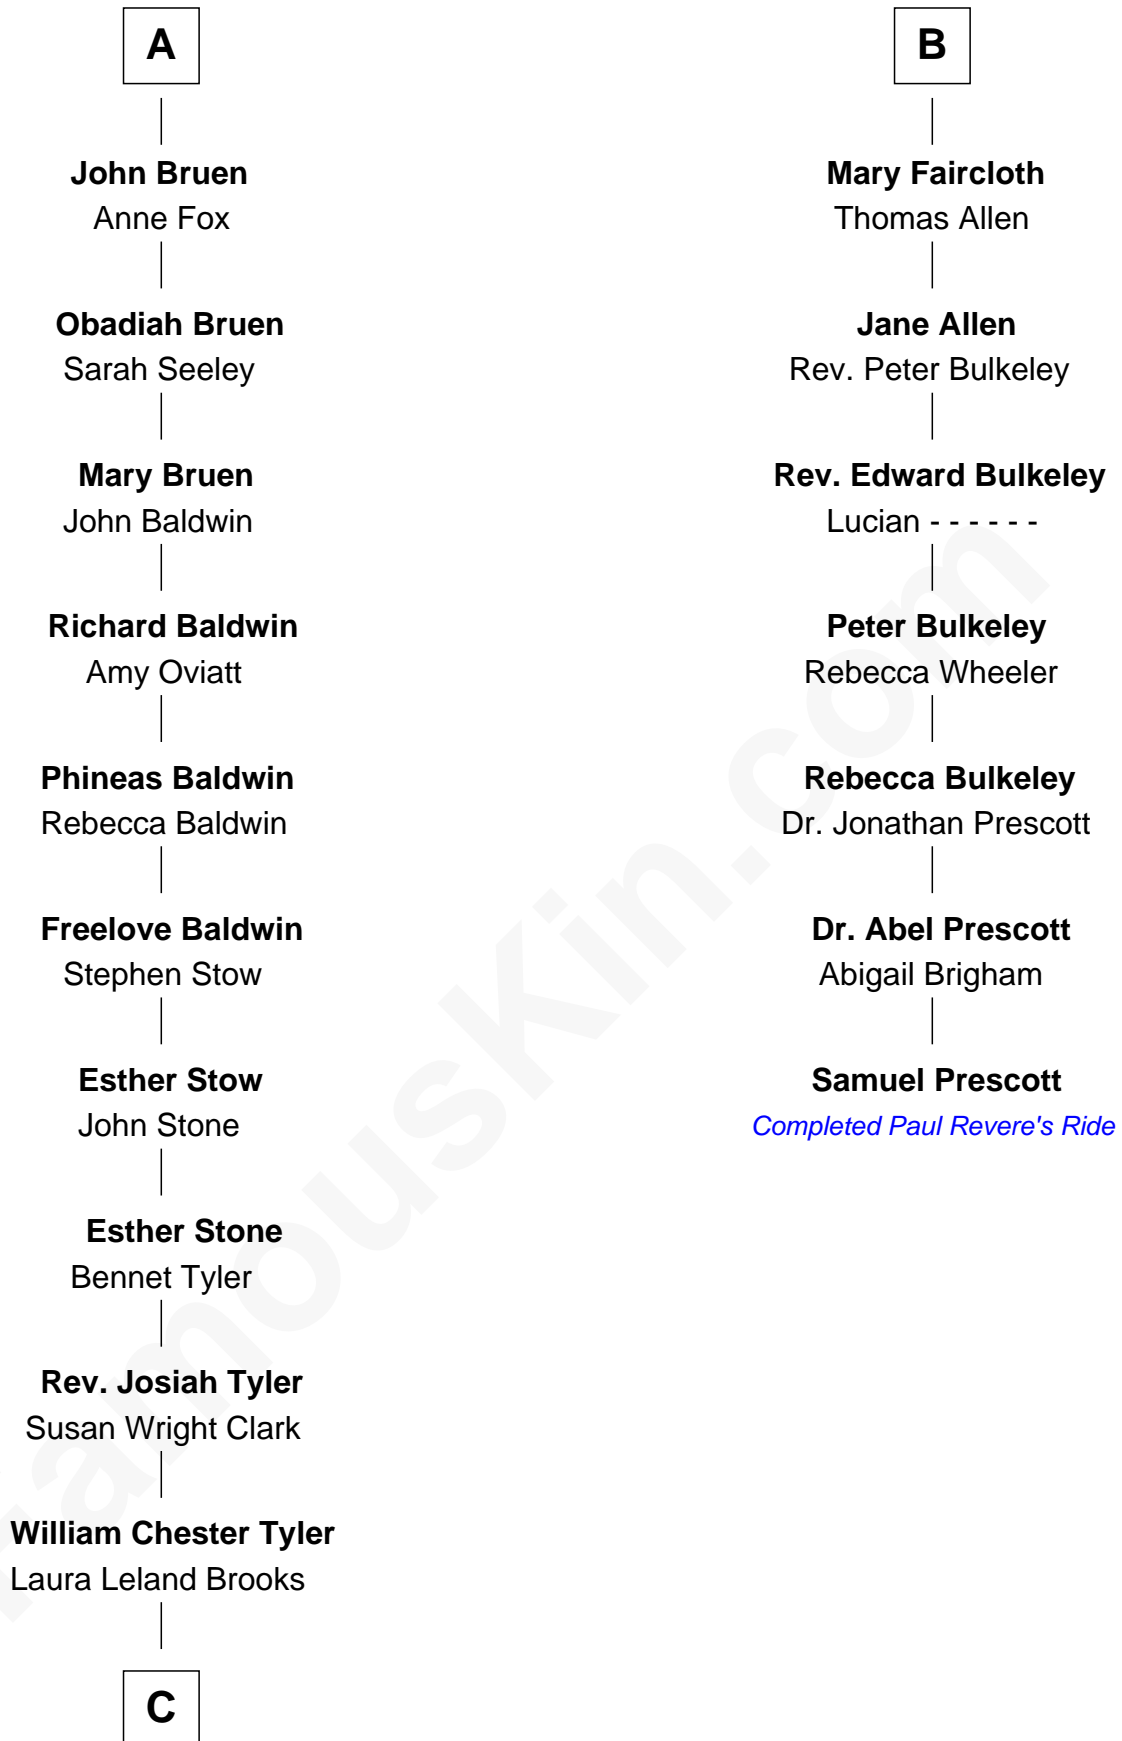

FamousKin.com

Relationship Chart of

Kate Upton

Sports Illustrated Swimsuit Cover Model

13th cousin 7 times removed of

Samuel Prescott

Completed Paul Revere's Midnight Ride

C

—
Margaret Hastings Tyler

Charles Henry Vial

—
Elizabeth Brooks Vial

Stephen Edward Upton

—
Jefferson Matthew Upton

Shelley Fawn Davis

—
Kate Upton

Model and Actress