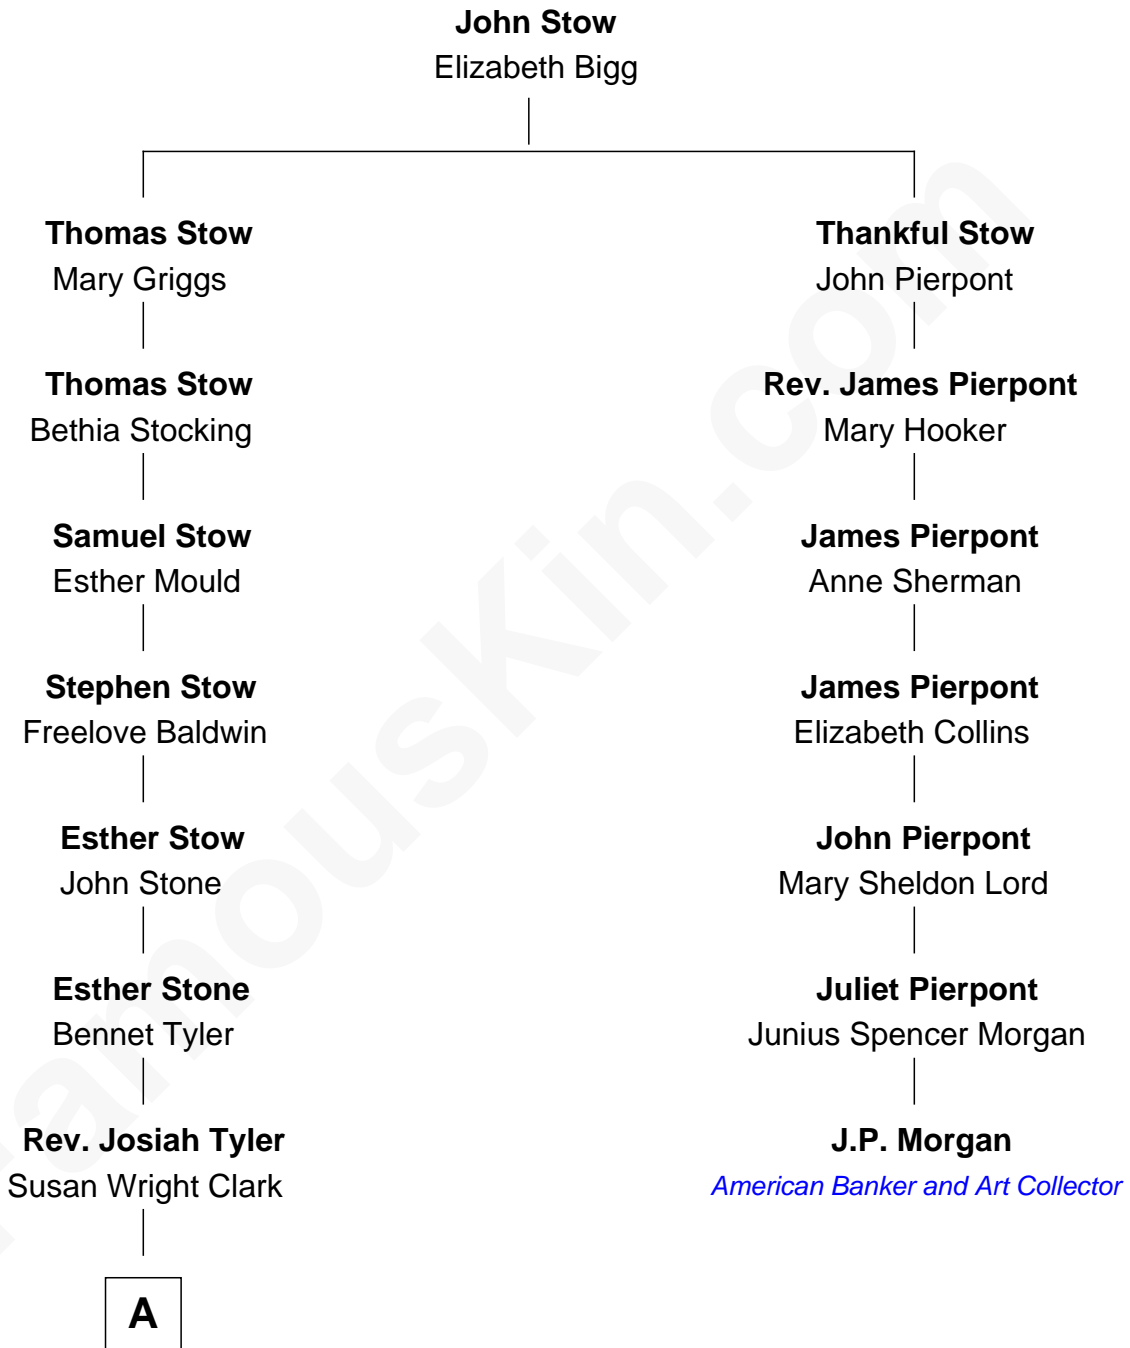

FamousKin.com Relationship Chart of

Kate Upton

Sports Illustrated Swimsuit Cover Model

6th cousin 5 times removed of

J.P. Morgan

American Banker and Art Collector

A

William Chester Tyler

Laura Leland Brooks

Margaret Hastings Tyler

Charles Henry Vial

Elizabeth Brooks Vial

Stephen Edward Upton

Jefferson Matthew Upton

Shelley Fawn Davis

Kate Upton