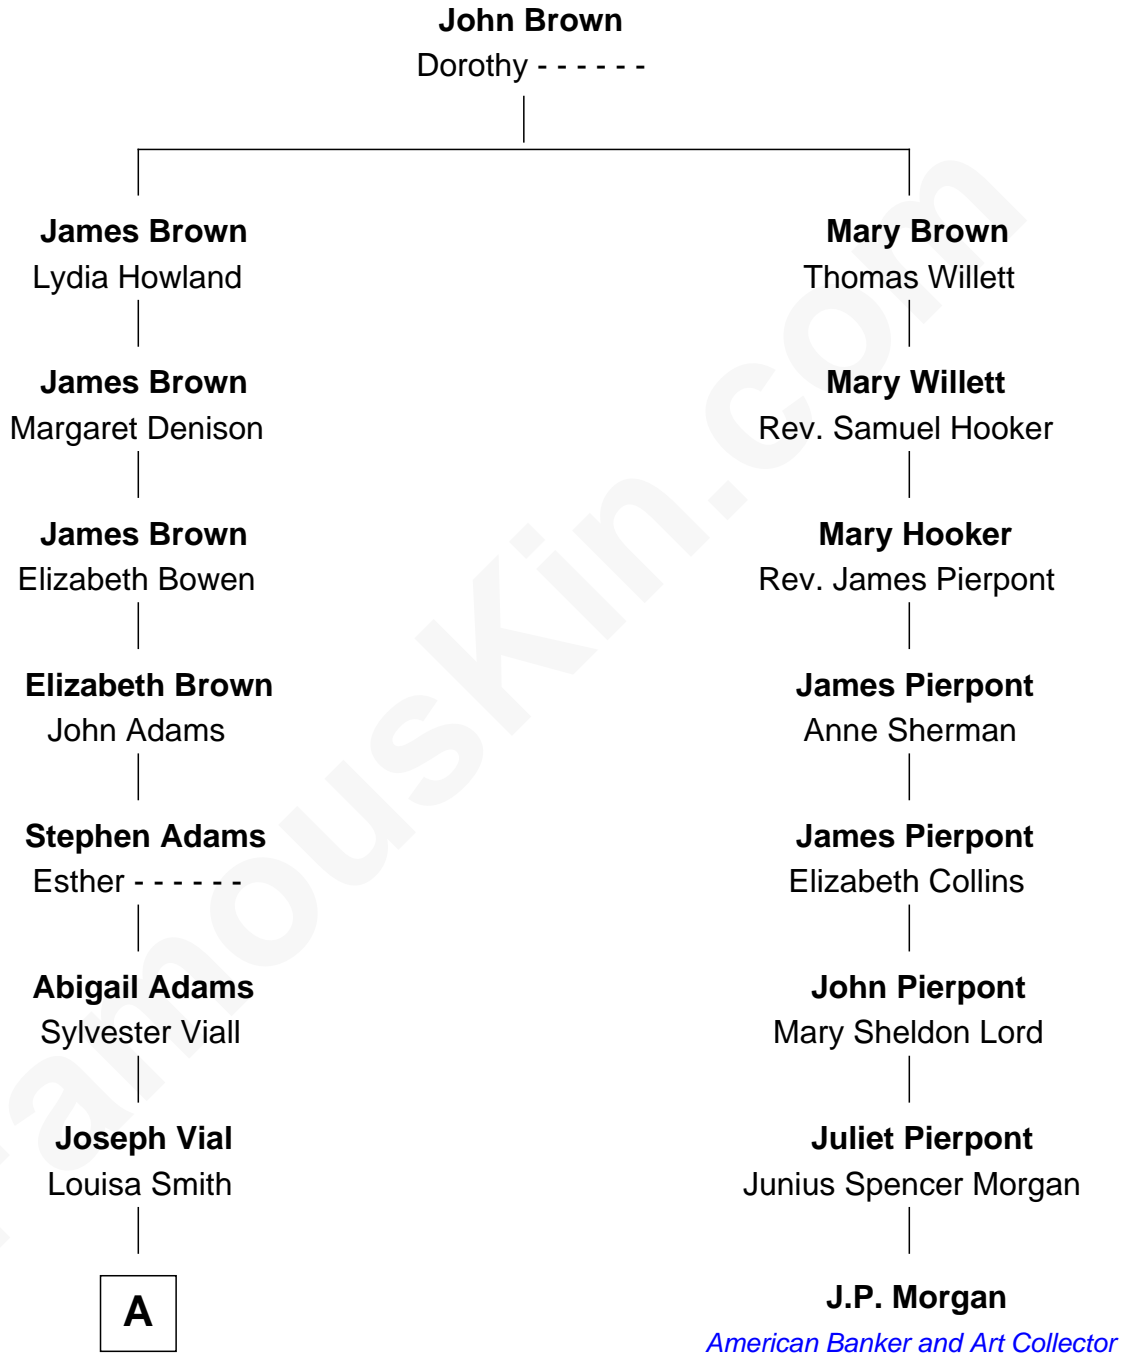

FamousKin.com

Relationship Chart of

Kate Upton

Sports Illustrated Swimsuit Cover Model

7th cousin 5 times removed of

J.P. Morgan

American Banker and Art Collector

A

—
Samuel Vial

Margaret McNaughton

—
George McNaughton Vial

Emma Frost Goodrich

—
Charles Henry Vial

Margaret Hastings Tyler

—
Elizabeth Brooks Vial

Stephen Edward Upton

—
Jefferson Matthew Upton

Shelley Fawn Davis

—
Kate Upton

Model and Actress