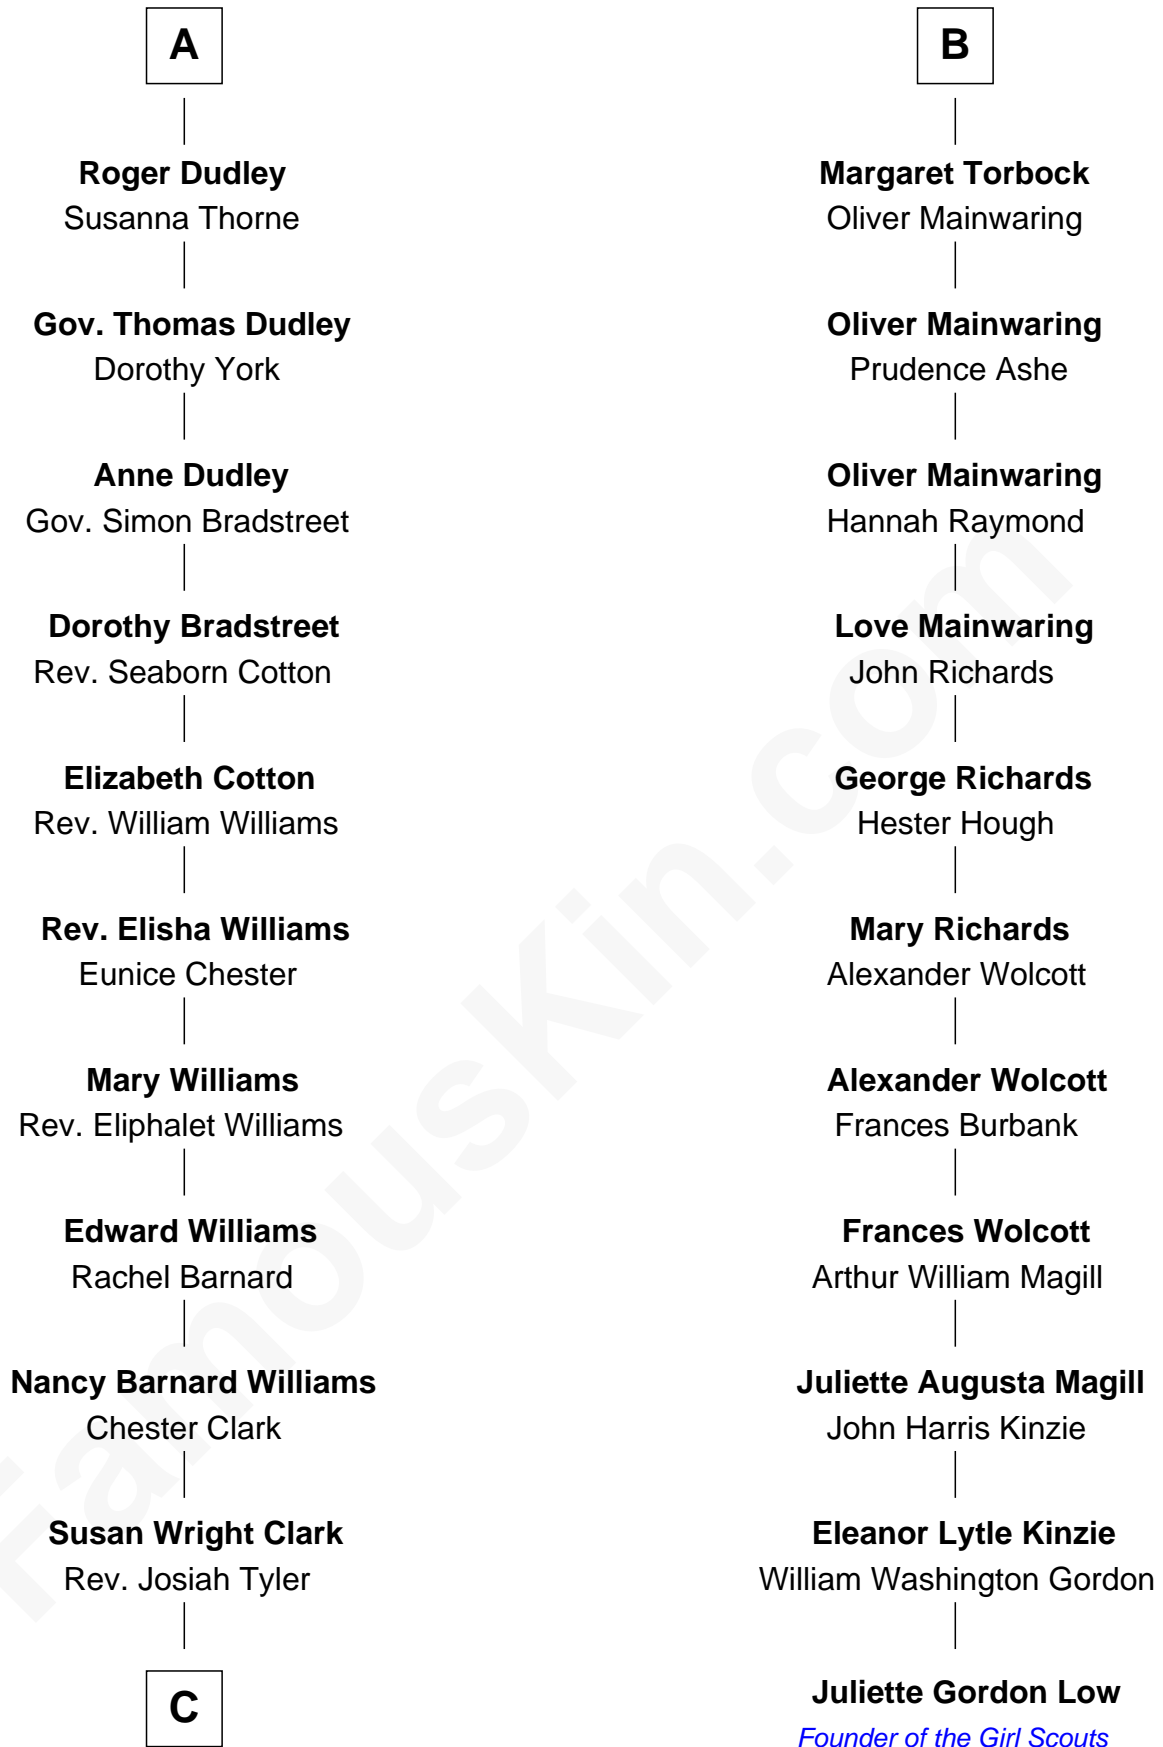

## Relationship Chart of

### Kate Upton

*Sports Illustrated Swimsuit Cover Model*

17th cousin 4 times removed of

**Juliette Gordon Low**  
*Founder of the Girl Scouts*

**C**

William Chester Tyler

Laura Leland Brooks

Margaret Hastings Tyler